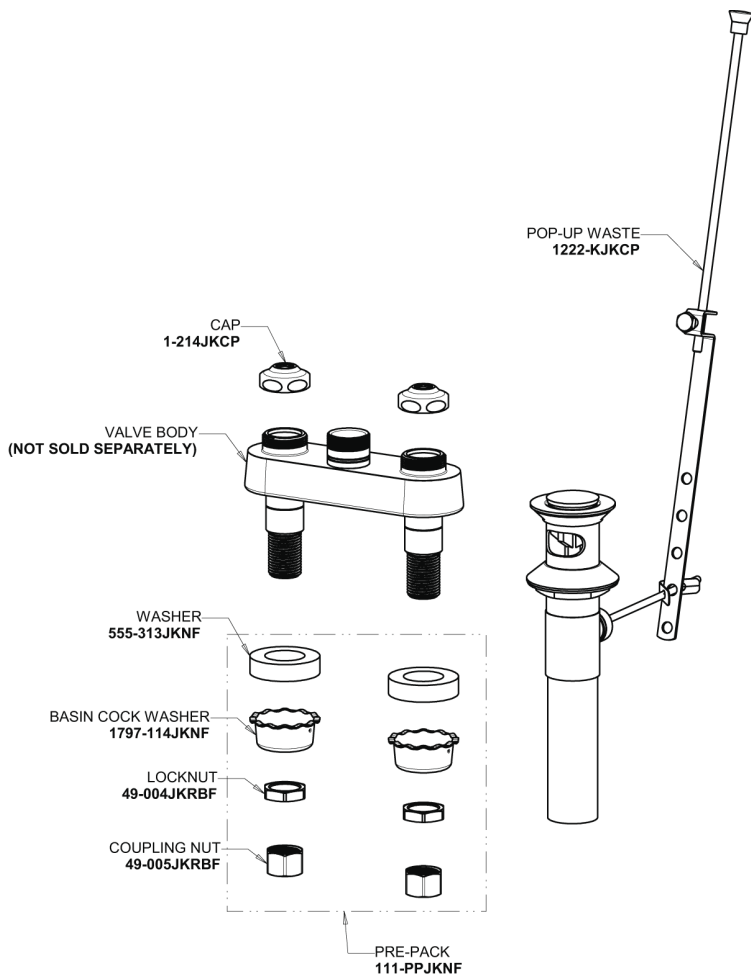

Repair Parts

894-317E29ABCP

Hot and Cold Water Sink Faucet with Pop-up Waste

CHICAGO FAUCETS®

Geberit Group

Base Parts:

3-1/2" Rigid / Swing Gooseneck Spout GN1AJKABCP

Lam-a-Flo Outlet with Adapter E29JKABCP

4" Wristblade Handle 317-PRJKCP

Quatern Compression Cartridge (pair) 1-099XTJKABNF (right) 1-100XTJKABNF (left)

For Technical Assistance:

Phone: 800-TEC-TRUE (832-8783)

Email: techsupport.us@chicago faucets.com