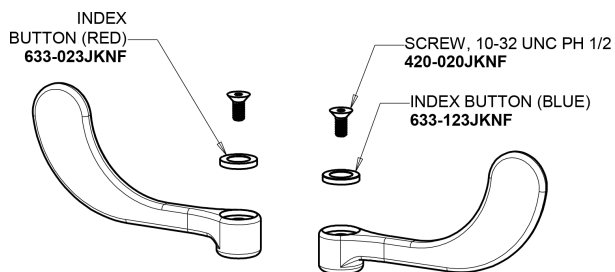

Repair Parts

894-317E29ABCP

Hot and Cold Water Sink Faucet with Pop-up Waste

CHICAGO FAUCETS®

Geberit Group

Base Parts:

3-1/2" Rigid / Swing Gooseneck Spout GN1AJKABCP

Lam-a-Flo Outlet with Adapter E29JKABCP

4" Wristblade Handle 317-PRJKCP

Quatern Compression Cartridge (pair) 1-099XTJKABNF (right) 1-100XTJKABNF (left)

For Technical Assistance:

Phone: 800-TEC-TRUE (832-8783)

Email: techsupport.us@chicago faucets.com