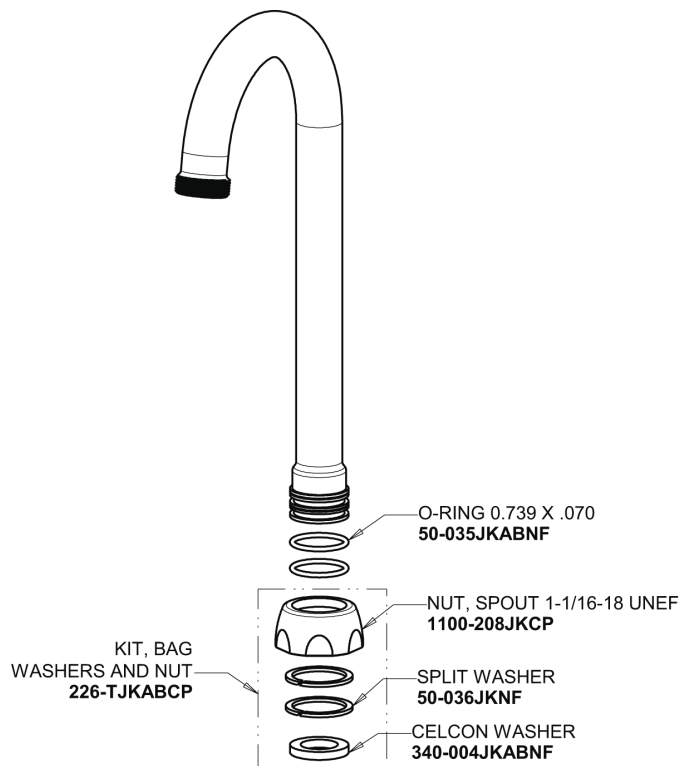

Repair Parts

894-317E29ABCP

Hot and Cold Water Sink Faucet with Pop-up Waste

CHICAGO FAUCETS®

Geberit Group

Base Parts:

3-1/2" Rigid / Swing Gooseneck Spout GN1AJKABCP

Lam-a-Flo Outlet with Adapter E29JKABCP

4" Wristblade Handle 317-PRJKCP

Quatern Compression Cartridge (pair) 1-099XTJKABNF (right) 1-100XTJKABNF (left)

For Technical Assistance:

Phone: 800-TEC-TRUE (832-8783)

Email: techsupport.us@chicago faucets.com