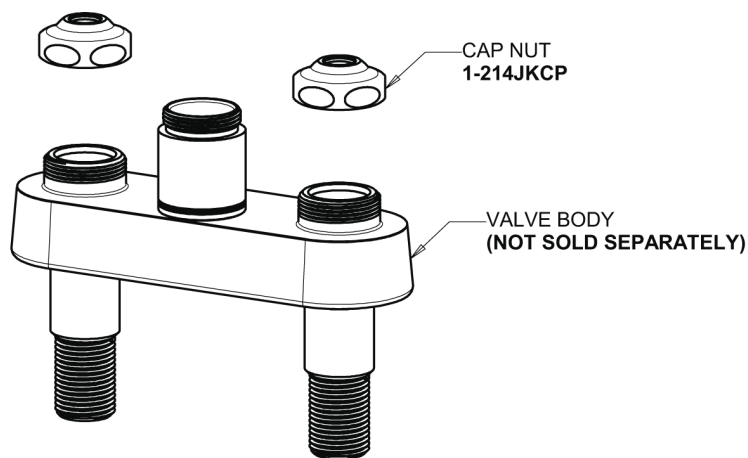

Repair Parts

891-LESAB

Hot and Cold Water Sink Faucet

CHICAGO FAUCETS®

Geberit Group

Base Parts:

2-3/8" Lever Handle 369-PRJKCP

Quatern Compression Cartridge (pair) 1-099XTJKABNF (right) 1-100XTJKABNF (left)