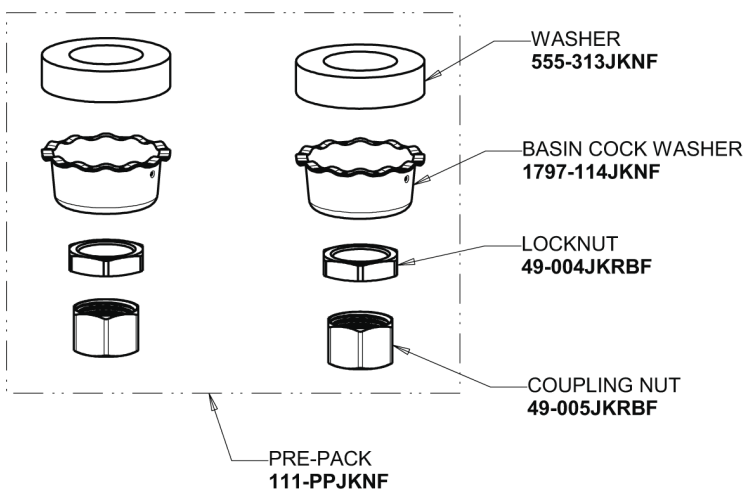

Repair Parts

891-LESAB

Hot and Cold Water Sink Faucet

CHICAGO FAUCETS®

Geberit Group

Base Parts:

2-3/8" Lever Handle 369-PRJKCP

Quatern Compression Cartridge (pair) 1-099XTJKABNF (right) 1-100XTJKABNF (left)