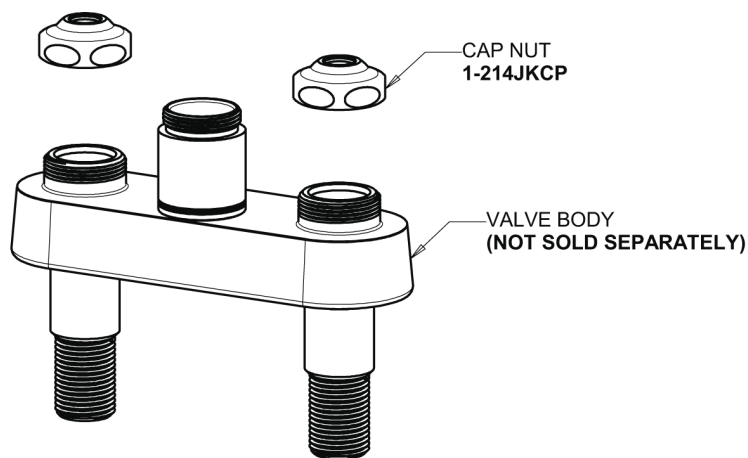

Repair Parts

891-E35XKABCP

Hot and Cold Water Sink Faucet

CHICAGO FAUCETS®

Geberit Group

Base Parts:

6" S Type Swing Spout (Less Outlet) S6LEOJKAB

1.5 GPM (5.7 L/min) Aerator E35JKABCP

891-E35XKABCP

Hot and Cold Water Sink Faucet

CHICAGO FAUCETS®

Geberit Group

2-3/8" Lever Handle
369-PRJKCP

Ceramic 1/4-Turn Cartridge (pair)
1-099XKJKABNF (right)
1-100XKJKABNF (left)

For Technical Assistance: