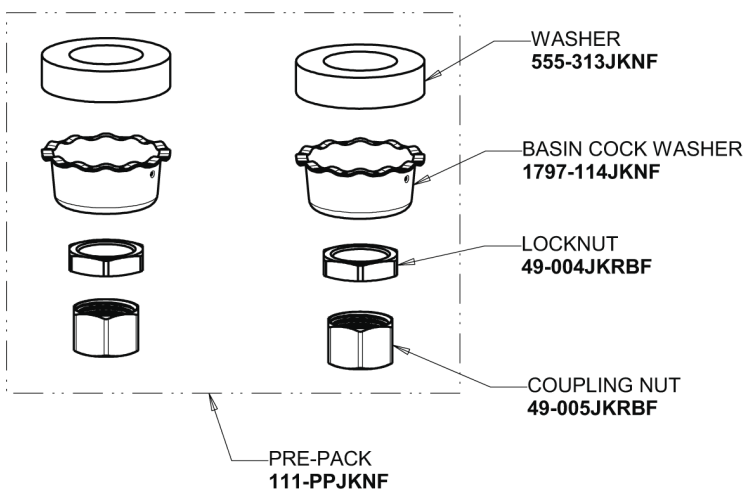

Repair Parts

891-E35XKABCP

Hot and Cold Water Sink Faucet

CHICAGO FAUCETS®

Geberit Group

Base Parts:

6" S Type Swing Spout (Less Outlet) S6LEOJKAB

1.5 GPM (5.7 L/min) Aerator E35JKABCP

891-E35XKABCP

Hot and Cold Water Sink Faucet

CHICAGO FAUCETS®

Geberit Group

2-3/8" Lever Handle
369-PRJKCP

Ceramic 1/4-Turn Cartridge (pair)
1-099XKJKABNF (right)
1-100XKJKABNF (left)

For Technical Assistance: