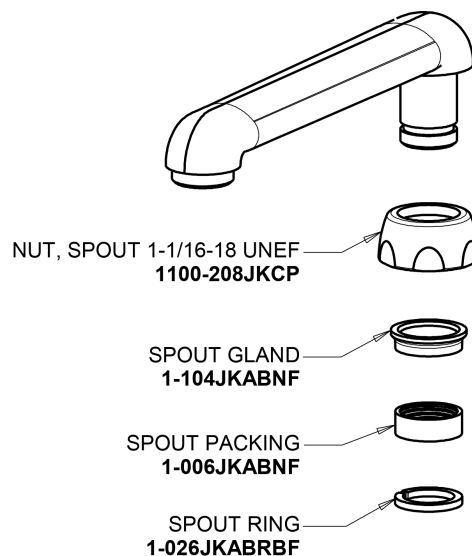

Repair Parts

891-E35XKABCP

Hot and Cold Water Sink Faucet

CHICAGO FAUCETS®

Geberit Group

Base Parts:

6" S Type Swing Spout (Less Outlet) S6LEOJKAB

1.5 GPM (5.7 L/min) Aerator E35JKABCP

891-E35XKABCP

Hot and Cold Water Sink Faucet

CHICAGO FAUCETS®

Geberit Group

2-3/8" Lever Handle
369-PRJKCP

Ceramic 1/4-Turn Cartridge (pair)
1-099XKJKABNF (right)
1-100XKJKABNF (left)

For Technical Assistance: