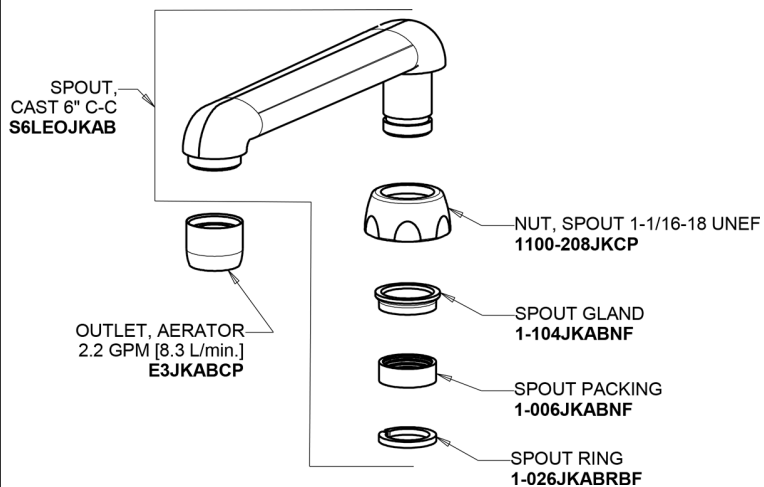

6" S Type Swing Spout S6JKABCP

Full Flow 3/4" Hose Thread Male Outlet E2JKRCF

For Technical Assistance:

Phone: 800-TEC-TRUE (832-8783)

Email: techsupport.us@chicagofaucets.com

2100 South Clearwater Drive

Des Plaines, IL 60018

Phone: 847-803-5000

chicagofaucets.com