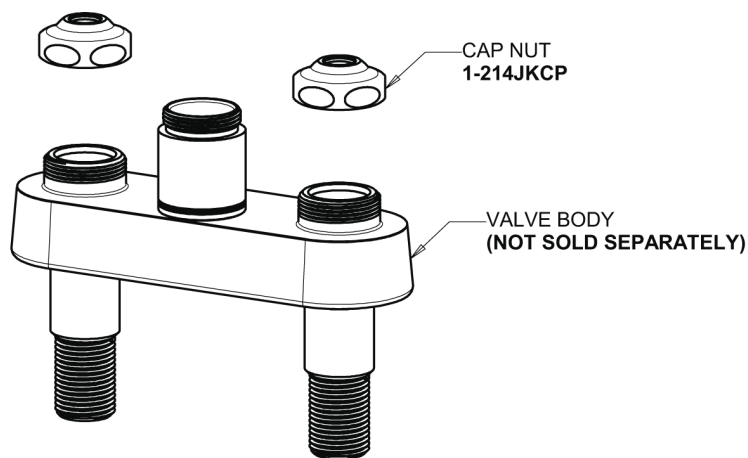

# Repair Parts

891-E2XKCP

Hot and Cold Water Sink Faucet

## Base Parts:

## Full Flow 3/4" Hose Thread Male Outlet E2JKRCF