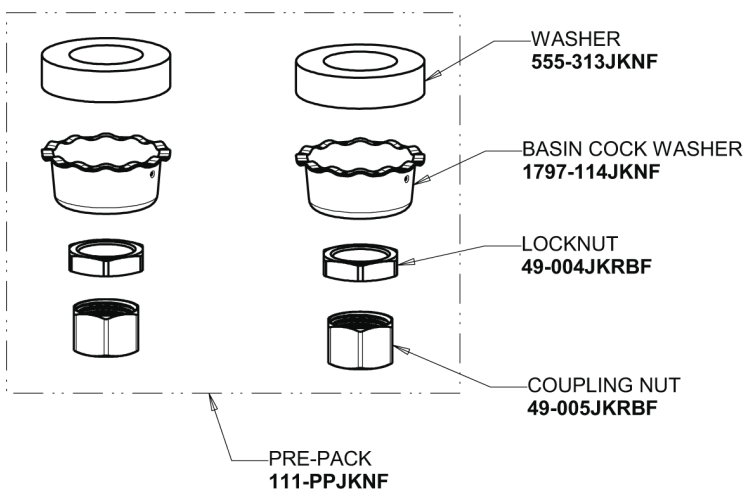

Repair Parts

891-E2-317CP

Hot and Cold Water Sink Faucet

CHICAGO FAUCETS®

Geberit Group

Base Parts:

6" S Type Swing Spout (Less Outlet) S6LEOJKAB

Full Flow 3/4" Hose Thread Male Outlet E2JKRCF

891-E2-317CP

Hot and Cold Water Sink Faucet

CHICAGO FAUCETS®

Geberit Group

4" Wristblade Handle
317-PRJKCP

Quatern Compression Cartridge (pair)
1-099XTJKABNF (right)
1-100XTJKABNF (left)

For Technical Assistance: