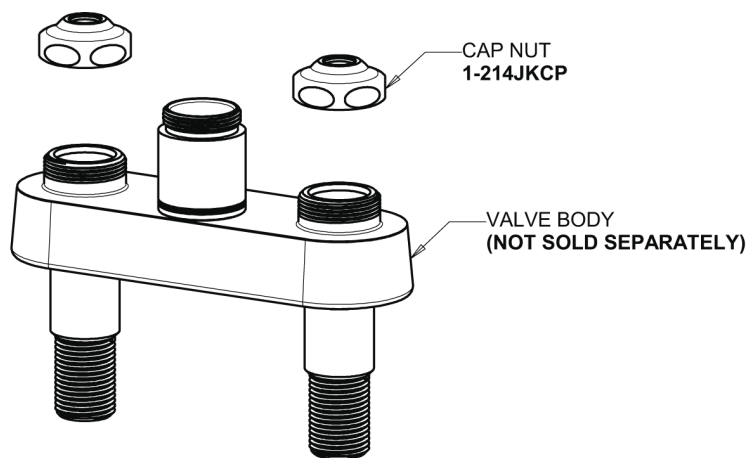

Repair Parts

891-E2-317CP

Hot and Cold Water Sink Faucet

CHICAGO FAUCETS®

Geberit Group

Base Parts:

6" S Type Swing Spout (Less Outlet) S6LEOJKAB

Full Flow 3/4" Hose Thread Male Outlet E2JKRCF

891-E2-317CP

Hot and Cold Water Sink Faucet

CHICAGO FAUCETS®

Geberit Group

4" Wristblade Handle
317-PRJKCP

Quatern Compression Cartridge (pair)
1-099XTJKABNF (right)
1-100XTJKABNF (left)

For Technical Assistance: