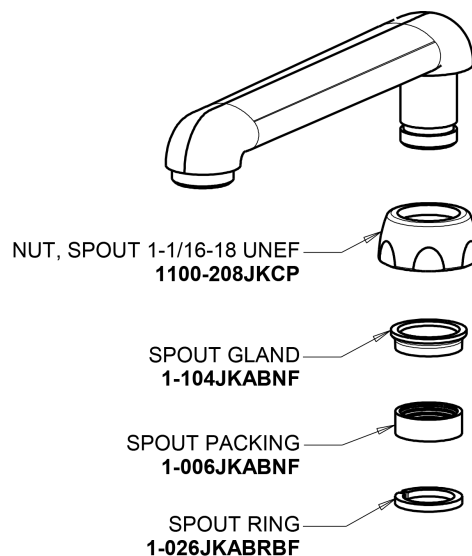

Repair Parts

891-E2-317CP

Hot and Cold Water Sink Faucet

CHICAGO FAUCETS®

Geberit Group

Base Parts:

6" S Type Swing Spout (Less Outlet) S6LEOJKAB

Full Flow 3/4" Hose Thread Male Outlet E2JKRCF

891-E2-317CP

Hot and Cold Water Sink Faucet

CHICAGO FAUCETS®

Geberit Group

4" Wristblade Handle
317-PRJKCP

Quatern Compression Cartridge (pair)
1-099XTJKABNF (right)
1-100XTJKABNF (left)

For Technical Assistance: