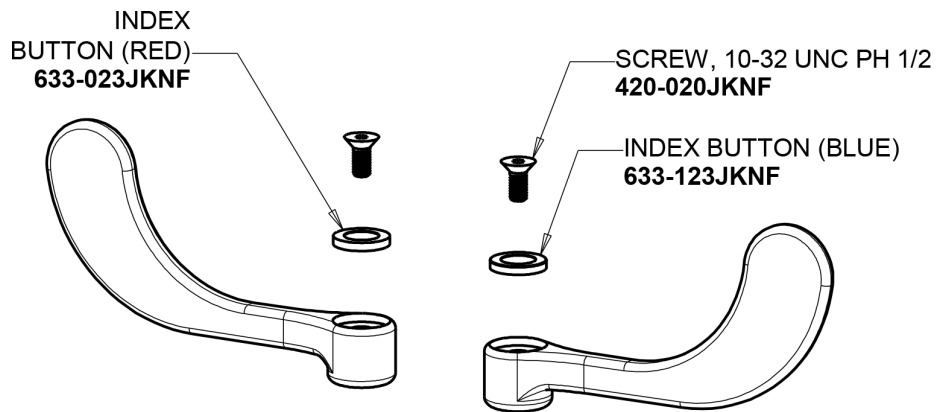

Repair Parts

891-E2-317CP

Hot and Cold Water Sink Faucet

CHICAGO FAUCETS®

Geberit Group

Base Parts:

6" S Type Swing Spout (Less Outlet) S6LEOJKAB

Full Flow 3/4" Hose Thread Male Outlet E2JKRCF

891-E2-317CP

Hot and Cold Water Sink Faucet

CHICAGO FAUCETS®

Geberit Group

4" Wristblade Handle
317-PRJKCP

Quatern Compression Cartridge (pair)
1-099XTJKABNF (right)
1-100XTJKABNF (left)

For Technical Assistance: