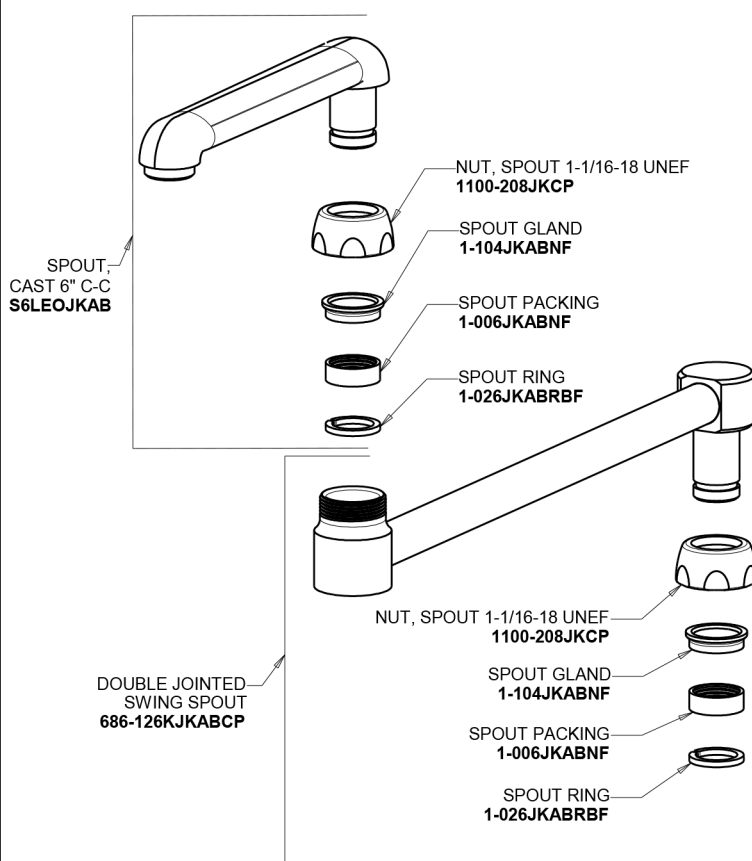

Repair Parts

891-DJ18E35ABCP

Hot and Cold Water Sink Faucet

CHICAGO FAUCETS®

Geberit Group

Base Parts:

18" Double-jointed Swing Spout (Less Outlet) DJ18LEOJKAB

For Technical Assistance:

Hot and Cold Water Sink Faucet

CHICAGO FAUCETS®

Geberit Group

2-3/8" Lever Handle
369-PRJKCP

1.5 GPM (5.7 L/min) Aerator
E35JKABCP

Quatern Compression Cartridge (pair)
1-099XTJKABNF (right)
1-100XTJKABNF (left)