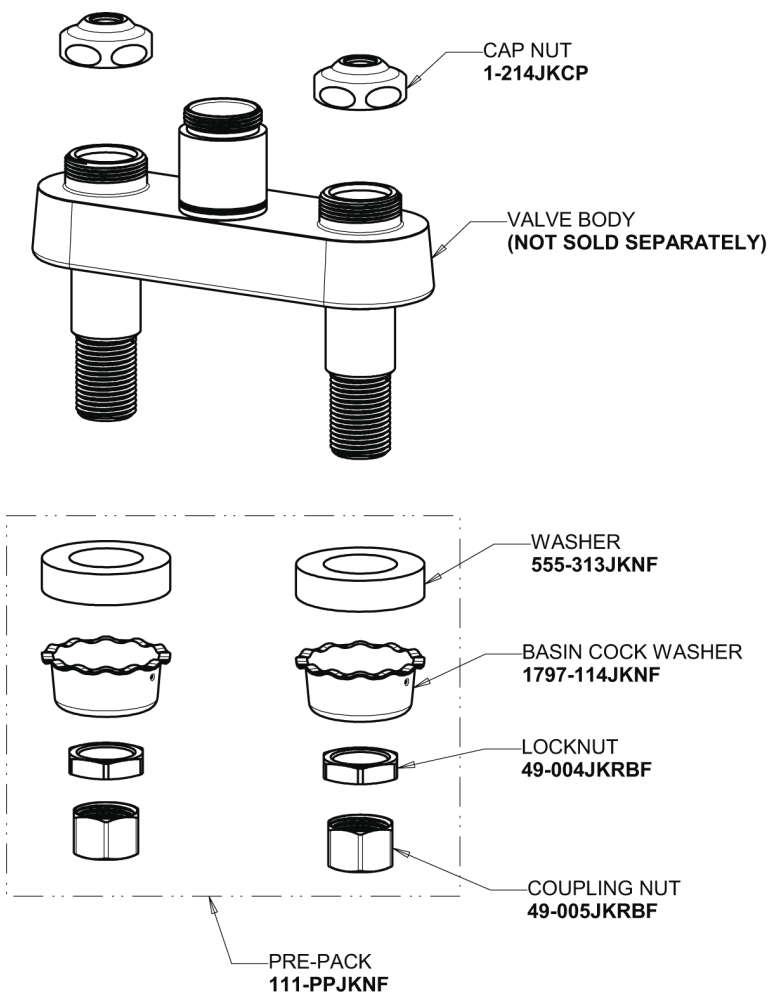

Repair Parts

891-DJ18E35ABCP

Hot and Cold Water Sink Faucet

CHICAGO FAUCETS®

Geberit Group

Base Parts:

18" Double-jointed Swing Spout (Less Outlet) DJ18LEOJKAB

For Technical Assistance:

Hot and Cold Water Sink Faucet

CHICAGO FAUCETS®

Geberit Group

2-3/8" Lever Handle
369-PRJKCP

1.5 GPM (5.7 L/min) Aerator
E35JKABCP

Quatern Compression Cartridge (pair)
1-099XTJKABNF (right)
1-100XTJKABNF (left)