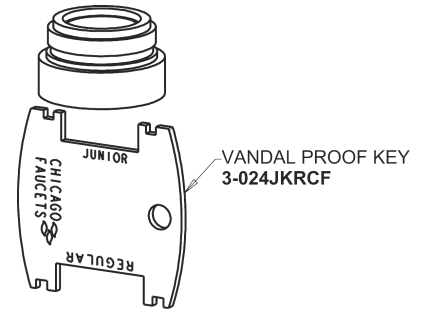

Repair Parts

857-E2805-665PSHAB

Single Supply Metering Sink Faucet

CHICAGO FAUCETS®

Geberit Group

857 Series Base

Base Parts:

1-3/4" Vandal Proof Push Handle
665-PSHJKCP

0.5 GPM (1.9 L/min) Vandal Proof
Econo-Flo Non-Aerating Spray
E2805JKABCP

MVP Metering Cartridge
671-XJKABNF

For Technical Assistance:

Phone: 800-TEC-TRUE (832-8783)

Email: techsupport.us@chicagofaucets.com