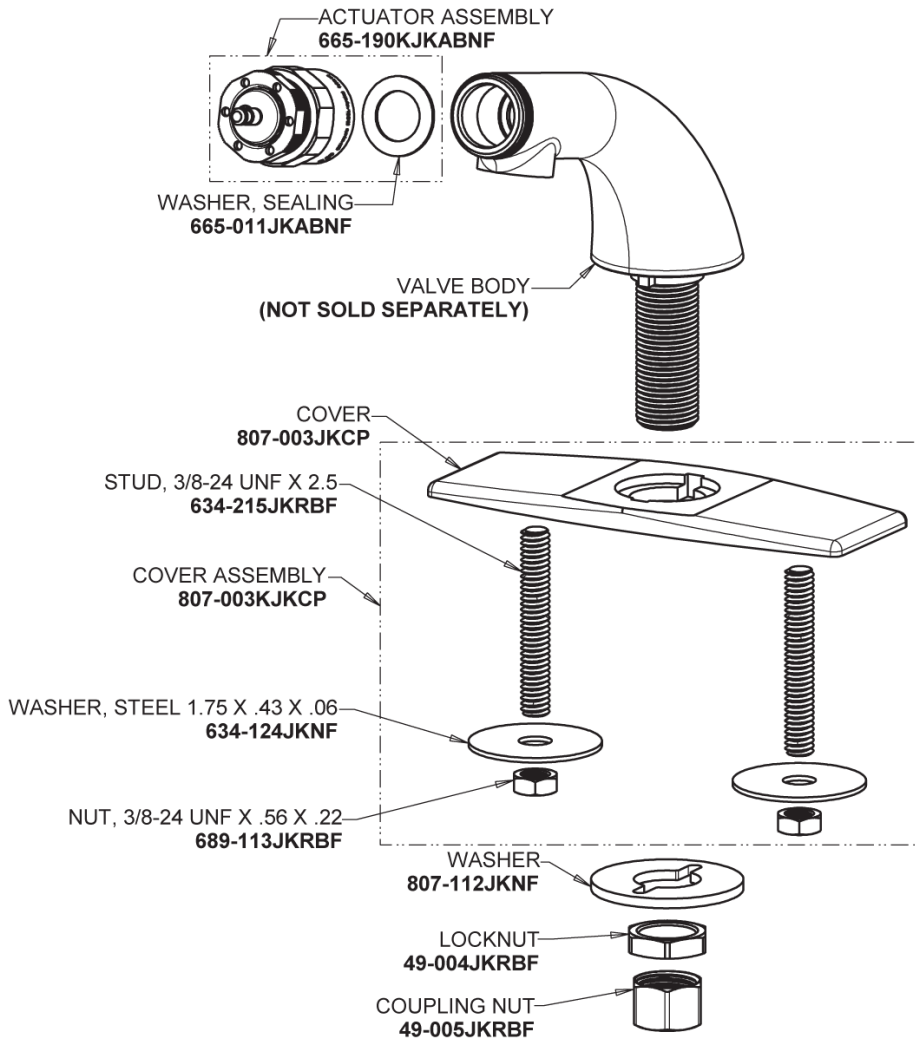

Repair Parts

857-E2805-665PSHAB

Single Supply Metering Sink Faucet

CHICAGO FAUCETS®

Geberit Group

857 Series Base

Base Parts:

1-3/4" Vandal Proof Push Handle
665-PSHJKCP

0.5 GPM (1.9 L/min) Vandal Proof
Econo-Flo Non-Aerating Spray
E2805JKABCP

MVP Metering Cartridge
671-XJKABNF

For Technical Assistance:

Phone: 800-TEC-TRUE (832-8783)

Email: techsupport.us@chicagofaucets.com