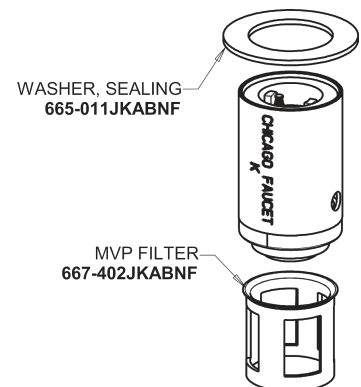

Repair Parts

857-E2805-665PSHAB

Single Supply Metering Sink Faucet

CHICAGO FAUCETS®

Geberit Group

857 Series Base

Base Parts:

1-3/4" Vandal Proof Push Handle
665-PSHJKCP

0.5 GPM (1.9 L/min) Vandal Proof
Econo-Flo Non-Aerating Spray
E2805JKABCP

MVP Metering Cartridge
671-XJKABNF

For Technical Assistance:

Phone: 800-TEC-TRUE (832-8783)

Email: techsupport.us@chicagofaucets.com