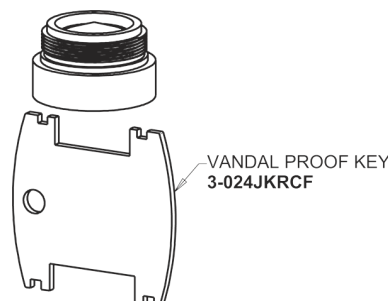

2.2 GPM (8.3 L/min) Vandal Proof Softflo Aerator E12VPJKABCP

For Technical Assistance:

Phone: 800-TEC-TRUE (832-8783)

Email: techsupport.us@chicagofaucets.com

2100 South Clearwater Drive

Des Plaines, IL 60018

Phone: 847-803-5000

chicagofaucets.com