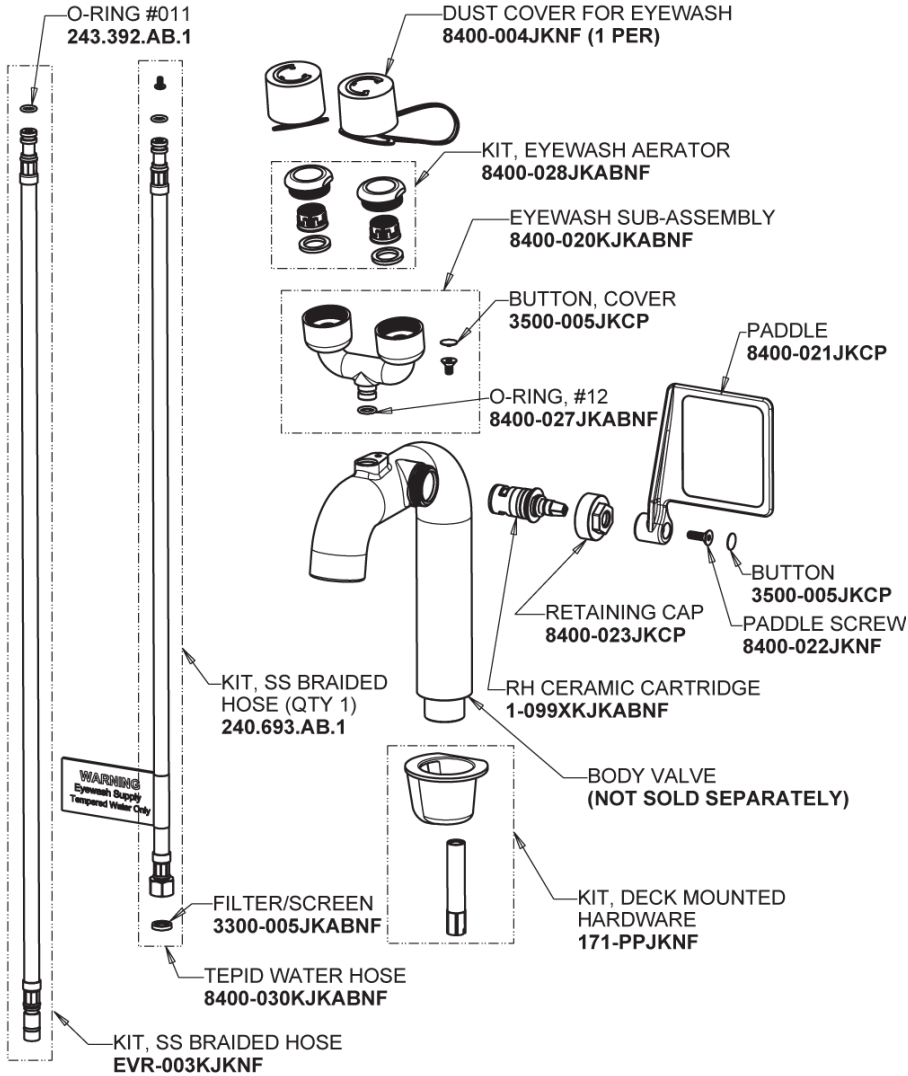

# Repair Parts

8453-F11J-41ABCP

## Gooseneck Spout with Eyewash 8453 Spout Assembly

## ELR-41KJKABNF ELR Series Control Box, AC Power, Single Supply Base Parts: