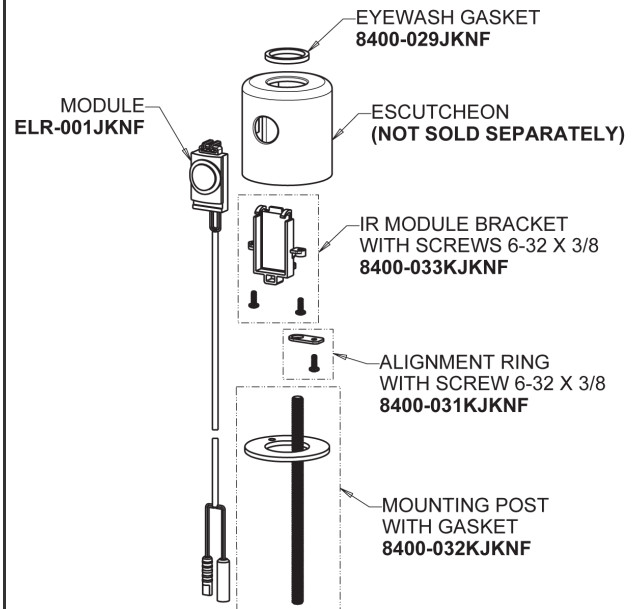

# Repair Parts

8453-F11J-41ABCP

## Gooseneck Spout with Eyewash 8453 Spout Assembly

## Mounting Flange and IR Sensor 8453 Series Spout Base