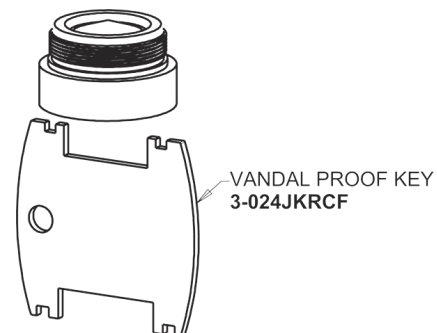

Repair Parts

8452-TE64VPABCP

CHICAGO FAUCETS®

Geberit Group

Base Parts:

Spout for 8450 Series 8450-SPOUT

Adapter for 8450 Series 8400-025JKABRBF

1.0 GPM (3.8 L/min) Vandal Proof Non-Aerating Laminar Outlet E64VPJKABCP

8452-TE64VPABCP

CHICAGO FAUCETS®

Geberit Group

Thermostatic Mixing Valve 132-LFSTABNF

4" Wristblade Handle 317-PRJKCP

Quartern Compression Cartridge (pair) 377-XTRHJKABNF (right) 377-XTLHJKABNF (left)

For Technical Assistance: