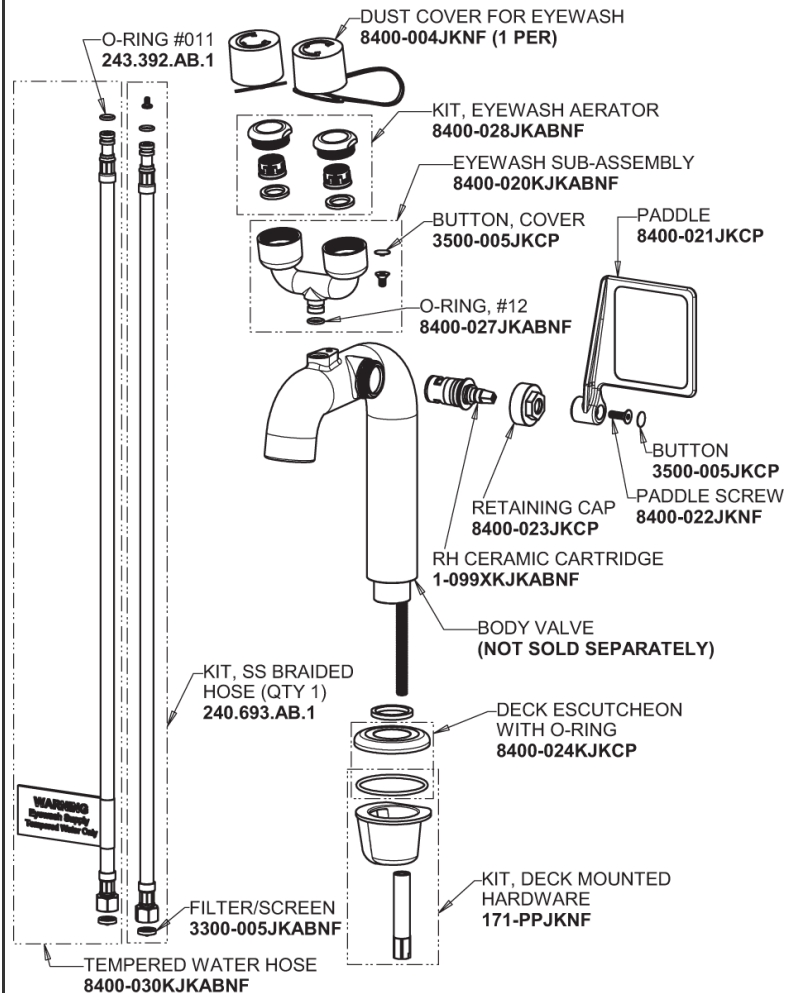

Repair Parts

8452-TE64VPABCP

CHICAGO FAUCETS®

Geberit Group

Base Parts:

Spout for 8450 Series 8450-SPOUT

Adapter for 8450 Series 8400-025JKABRBF

1.0 GPM (3.8 L/min) Vandal Proof Non-Aerating Laminar Outlet E64VPJKABCP

8452-TE64VPABCP

CHICAGO FAUCETS®

Geberit Group

Thermostatic Mixing Valve 132-LFSTABNF

4" Wristblade Handle 317-PRJKCP

Quartern Compression Cartridge (pair) 377-XTRHJKABNF (right) 377-XTLHJKABNF (left)

For Technical Assistance: