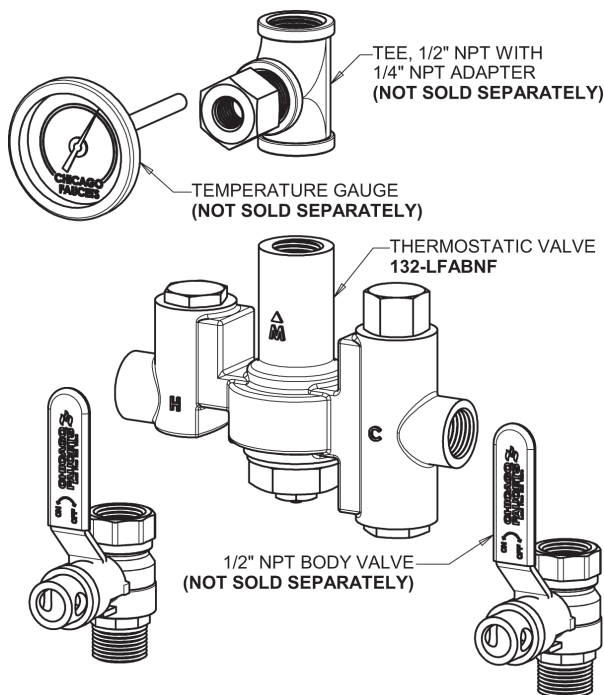

Repair Parts

8452-TE64VPABCP

CHICAGO FAUCETS®

Geberit Group

Base Parts:

Spout for 8450 Series 8450-SPOUT

Adapter for 8450 Series 8400-025JKABRBF

1.0 GPM (3.8 L/min) Vandal Proof Non-Aerating Laminar Outlet E64VPJKABCP

8452-TE64VPABCP

CHICAGO FAUCETS®

Geberit Group

Thermostatic Mixing Valve 132-LFSTABNF

4" Wristblade Handle 317-PRJKCP

Quartern Compression Cartridge (pair) 377-XTRHJKABNF (right) 377-XTLHJKABNF (left)

For Technical Assistance: