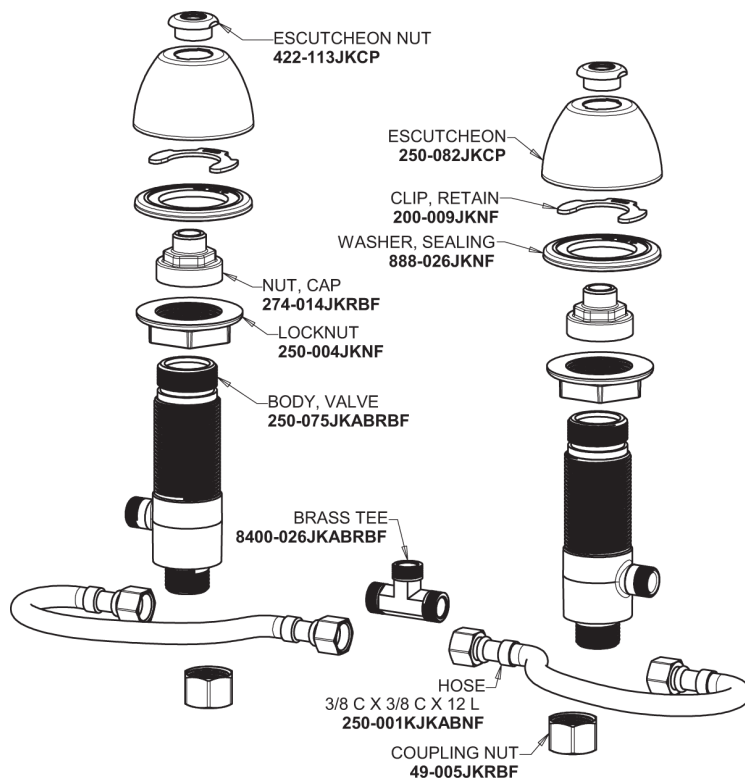

Repair Parts

8452-TE64VPABCP

CHICAGO FAUCETS®

Geberit Group

Base Parts:

Spout for 8450 Series 8450-SPOUT

Adapter for 8450 Series 8400-025JKABRBF

1.0 GPM (3.8 L/min) Vandal Proof Non-Aerating Laminar Outlet E64VPJKABCP

8452-TE64VPABCP

CHICAGO FAUCETS®

Geberit Group

Thermostatic Mixing Valve 132-LFSTABNF

4" Wristblade Handle 317-PRJKCP

Quartern Compression Cartridge (pair) 377-XTRHJKABNF (right) 377-XTLHJKABNF (left)

For Technical Assistance: