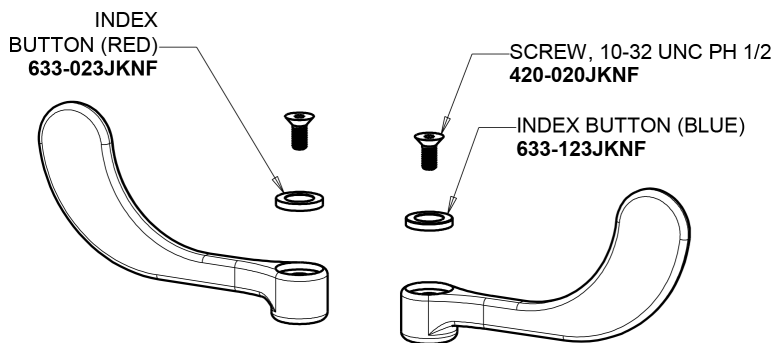

8452-TE64VPABCP

CHICAGO FAUCETS®

Geberit Group

Thermostatic Mixing Valve 132-LFSTABNF

4" Wristblade Handle 317-PRJKCP

Quartern Compression Cartridge (pair) 377-XTRHJKABNF (right) 377-XTLHJKABNF (left)

For Technical Assistance: