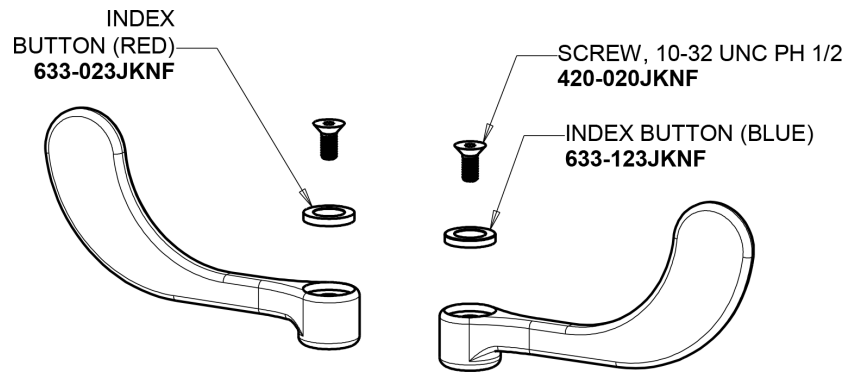

Repair Parts

8452-E64VPABCP

CHICAGO FAUCETS®

Geberit Group

Base Parts:

Spout for 8450 Series 8450-SPOUT

For Technical Assistance:

Phone: 800-TEC-TRUE (832-8783)

Geberit Group

4" Wristblade Handle
317-PRJKCP

1.0 GPM (3.8 L/min) Vandal Proof Non-Aerating Laminar
Outlet
E64VPJKABCP

Quartern Compression Cartridge (pair)
377-XTRHJKABNF (right)
377-XTLHJKABNF (left)

For Technical Assistance: