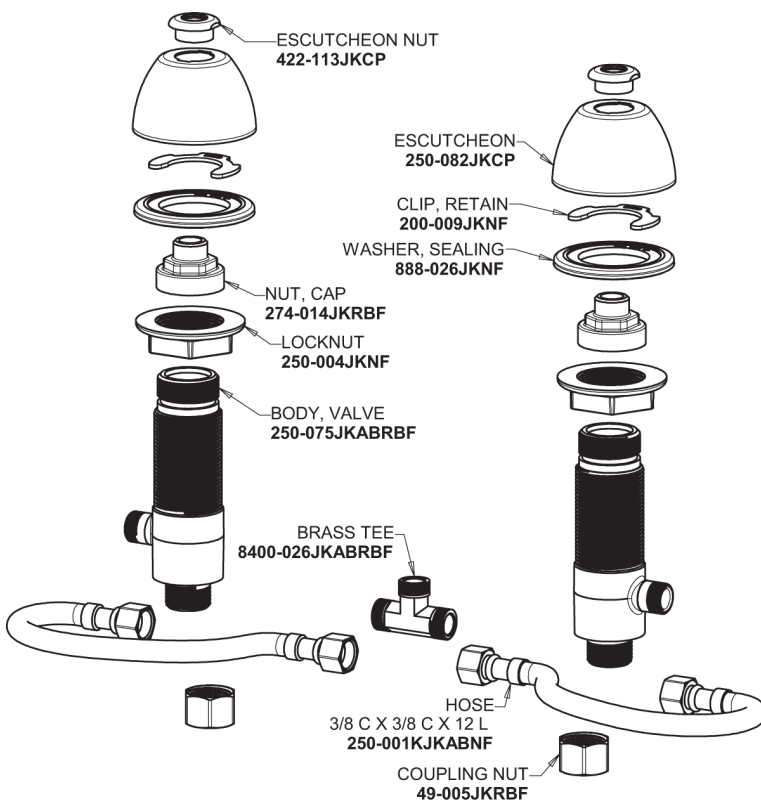

Repair Parts

8452-E64VPABCP

CHICAGO FAUCETS®

Geberit Group

Base Parts:

Spout for 8450 Series 8450-SPOUT

For Technical Assistance:

Phone: 800-TEC-TRUE (832-8783)

Geberit Group

4" Wristblade Handle
317-PRJKCP

1.0 GPM (3.8 L/min) Vandal Proof Non-Aerating Laminar
Outlet
E64VPJKABCP

Quartern Compression Cartridge (pair)
377-XTRHJKABNF (right)
377-XTLHJKABNF (left)

For Technical Assistance: