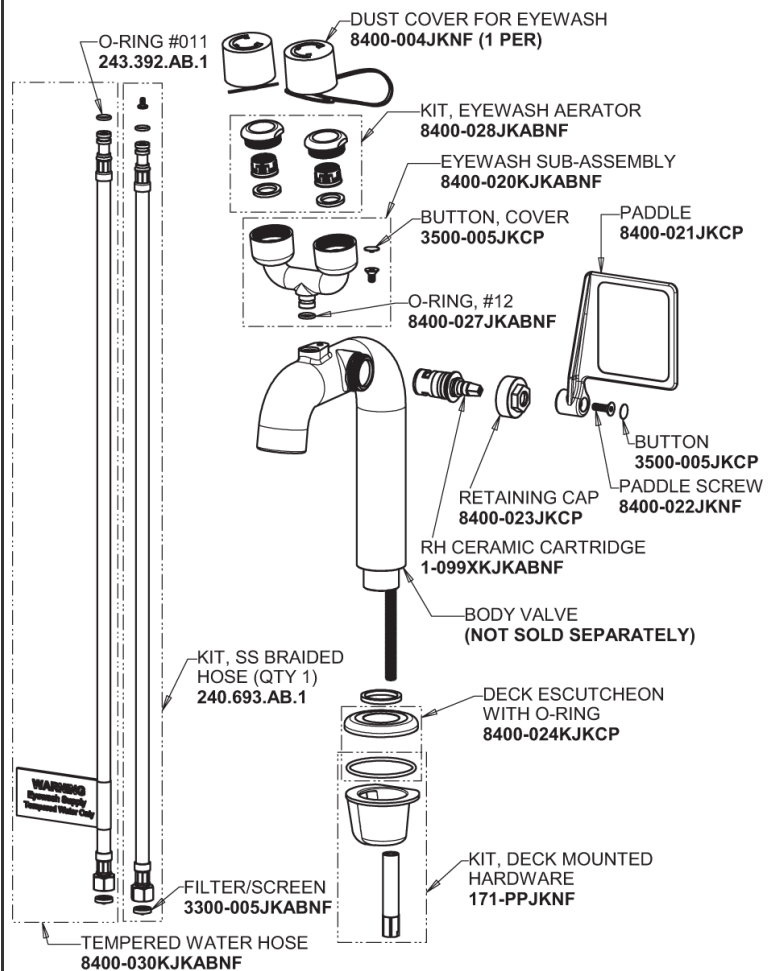

Repair Parts

8452-E64VPABCP

CHICAGO FAUCETS®

Geberit Group

Base Parts:

Spout for 8450 Series 8450-SPOUT

For Technical Assistance:

Phone: 800-TEC-TRUE (832-8783)

Geberit Group

4" Wristblade Handle
317-PRJKCP

1.0 GPM (3.8 L/min) Vandal Proof Non-Aerating Laminar
Outlet
E64VPJKABCP

Quartern Compression Cartridge (pair)
377-XTRHJKABNF (right)
377-XTLHJKABNF (left)

For Technical Assistance: