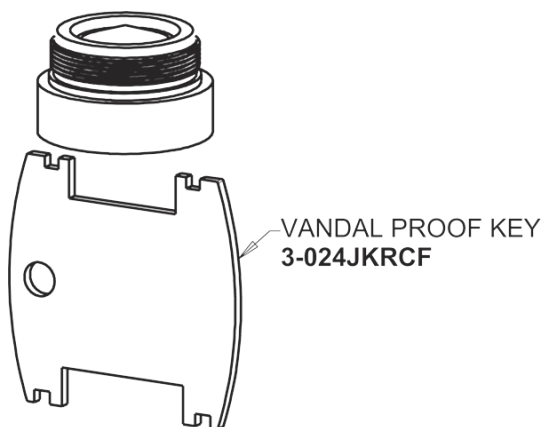

Repair Parts

8452-E64VPABCP

CHICAGO FAUCETS®

Geberit Group

Base Parts:

Spout for 8450 Series 8450-SPOUT

For Technical Assistance:

Phone: 800-TEC-TRUE (832-8783)

Geberit Group

4" Wristblade Handle
317-PRJKCP

1.0 GPM (3.8 L/min) Vandal Proof Non-Aerating Laminar
Outlet
E64VPJKABCP

Quartern Compression Cartridge (pair)
377-XTRHJKABNF (right)
377-XTLHJKABNF (left)

For Technical Assistance: