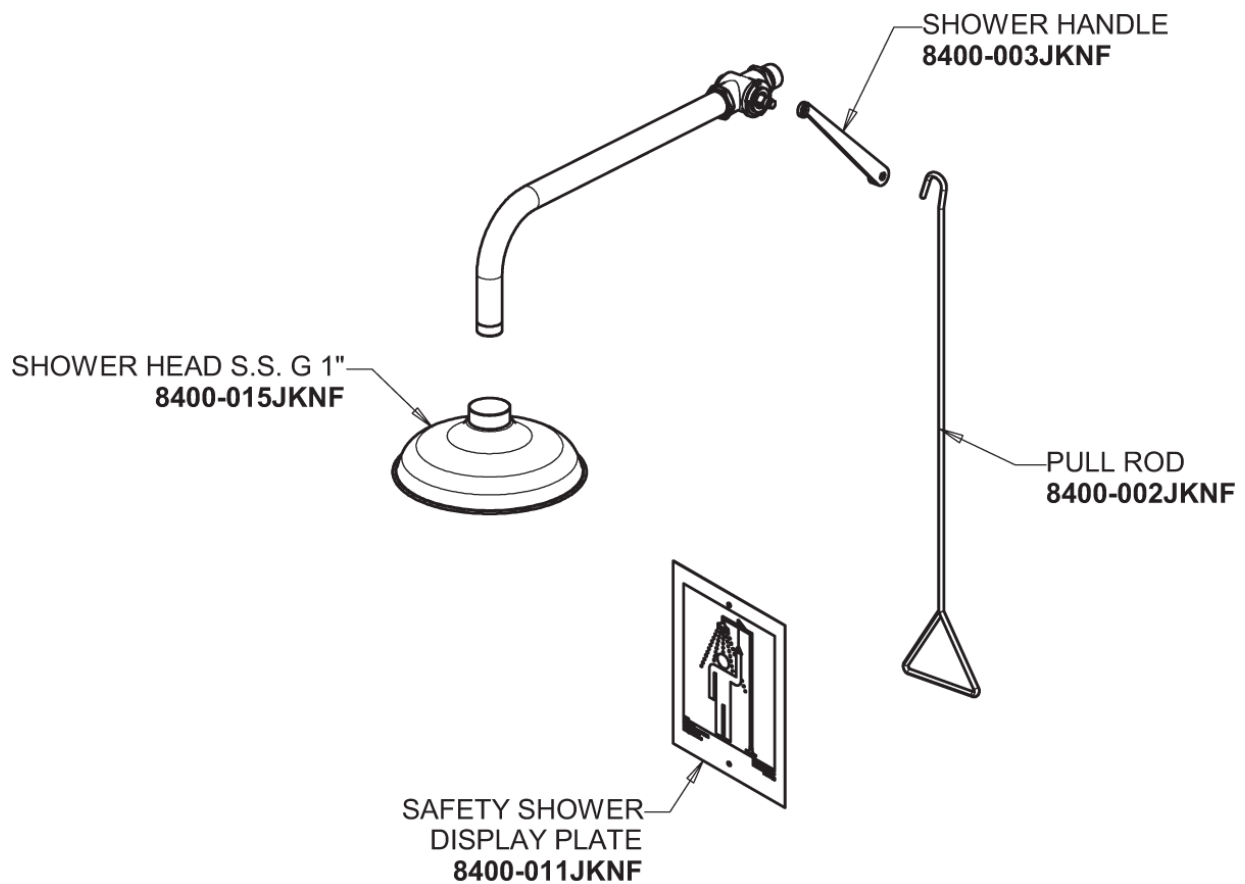

Repair Parts

8421-NF

Concealed Safety Drench Shower with Stainless Steel Pull Rod

CHICAGO FAUCETS®

Geberit Group

Safety Drench Shower

Base Parts:

For Technical Assistance:

Phone: 800-TEC-TRUE (832-8783)

Email: techsupport.us@chicagofaucets.com

2100 South Clearwater Drive

Des Plaines, IL 60018

Phone: 847-803-5000

chicagofaucets.com