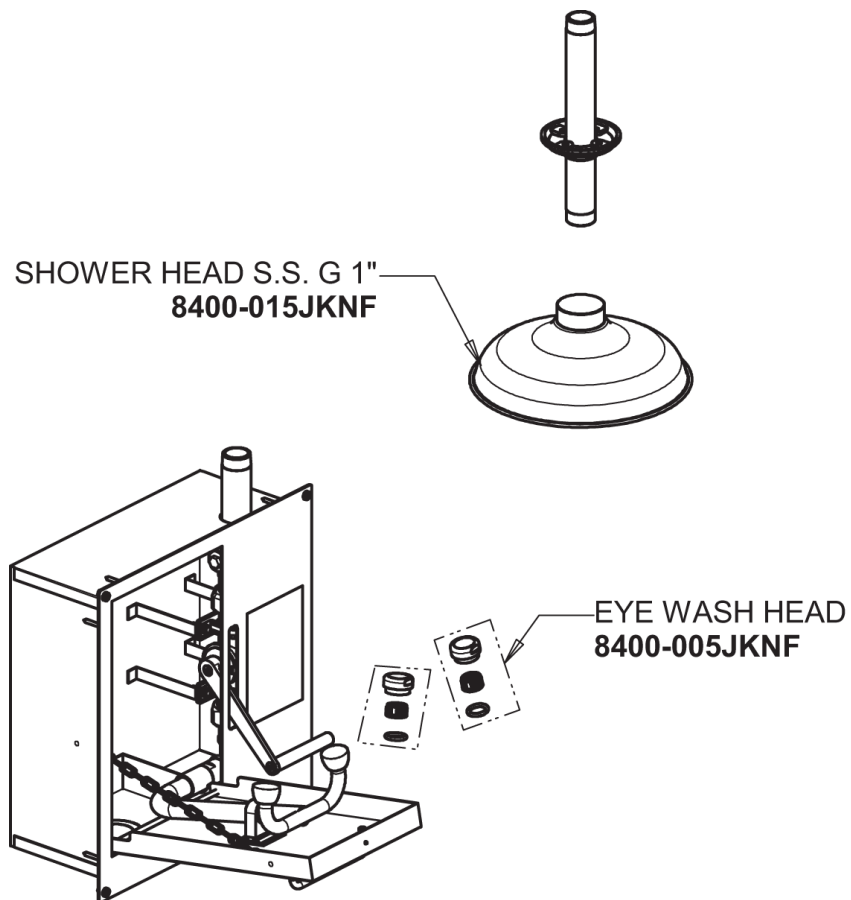

Repair Parts

8420-NF

Combination Eye/Face Wash and Safety Drench Shower

CHICAGO FAUCETS®

Geberit Group

Safety Drench Shower with Eyewash

Base Parts:

For Technical Assistance: