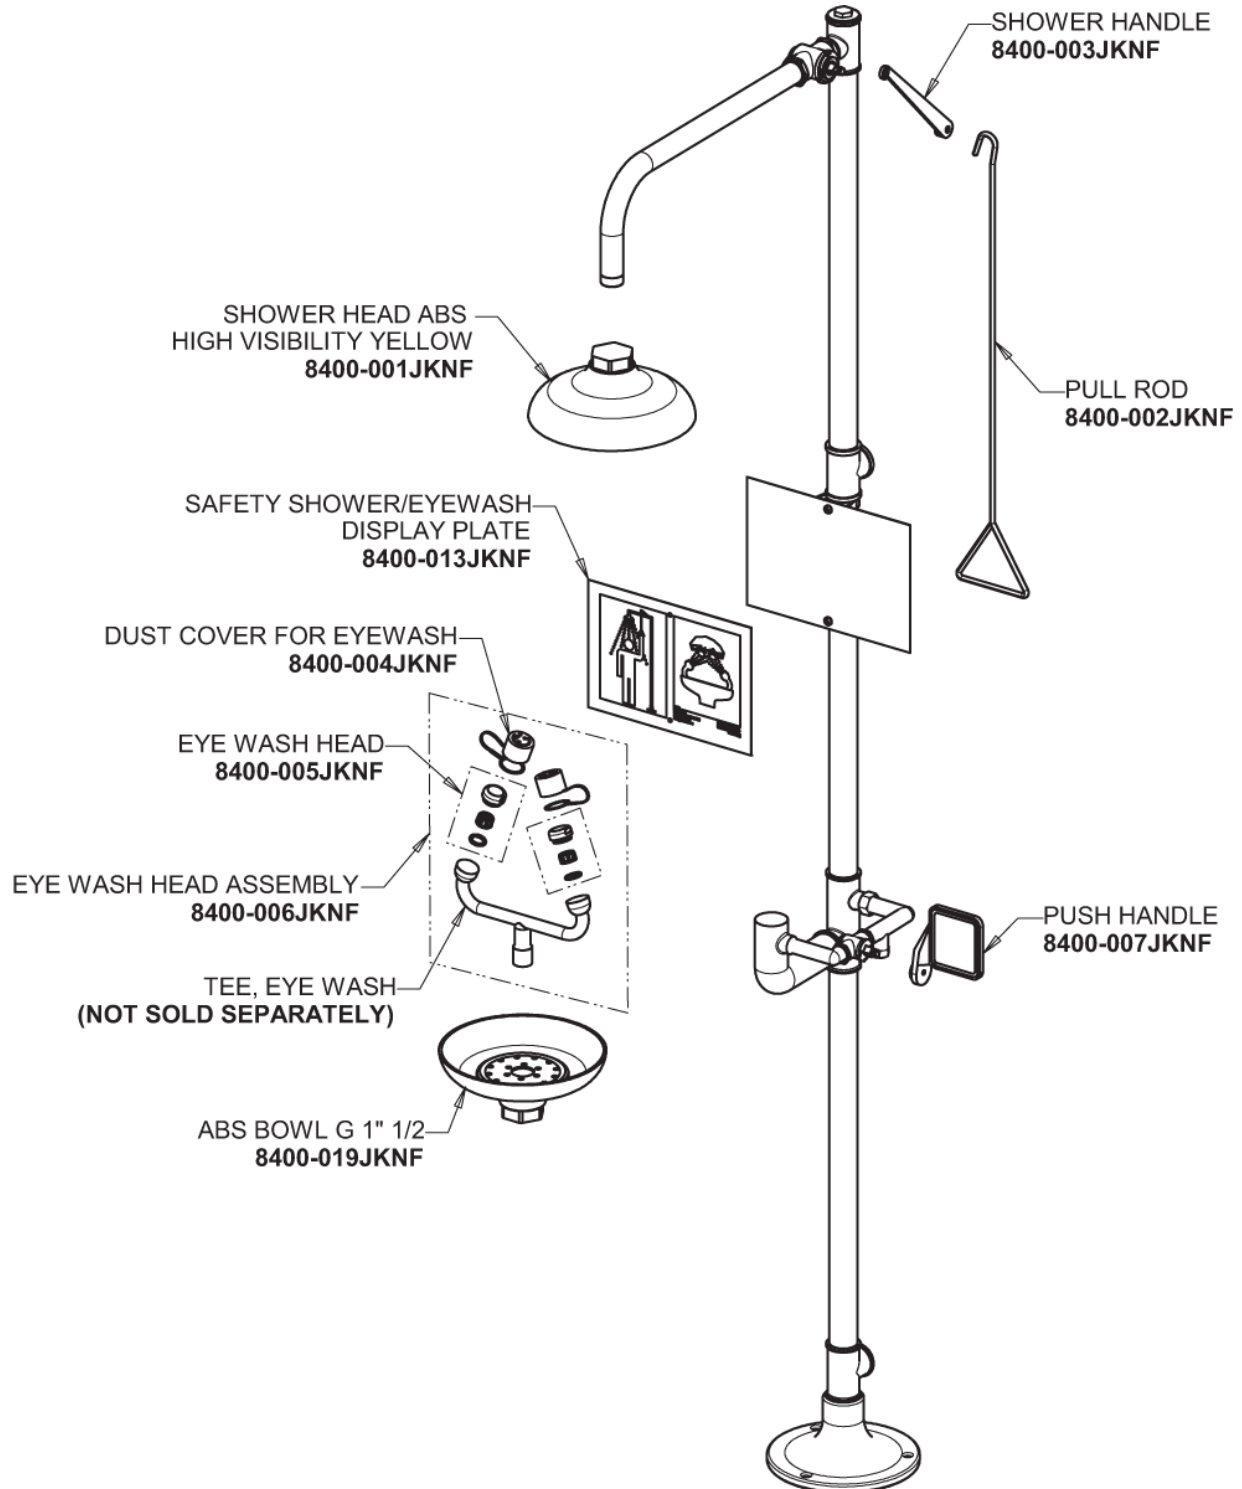

Repair Parts

8416-NF

Combination Eye/Face Wash and Safety Drench Shower with
Stainless Steel Pull Rod

CHICAGO FAUCETS®

Geberit Group

Safety Drench Shower with Eyewash

Base Parts:

For Technical Assistance: