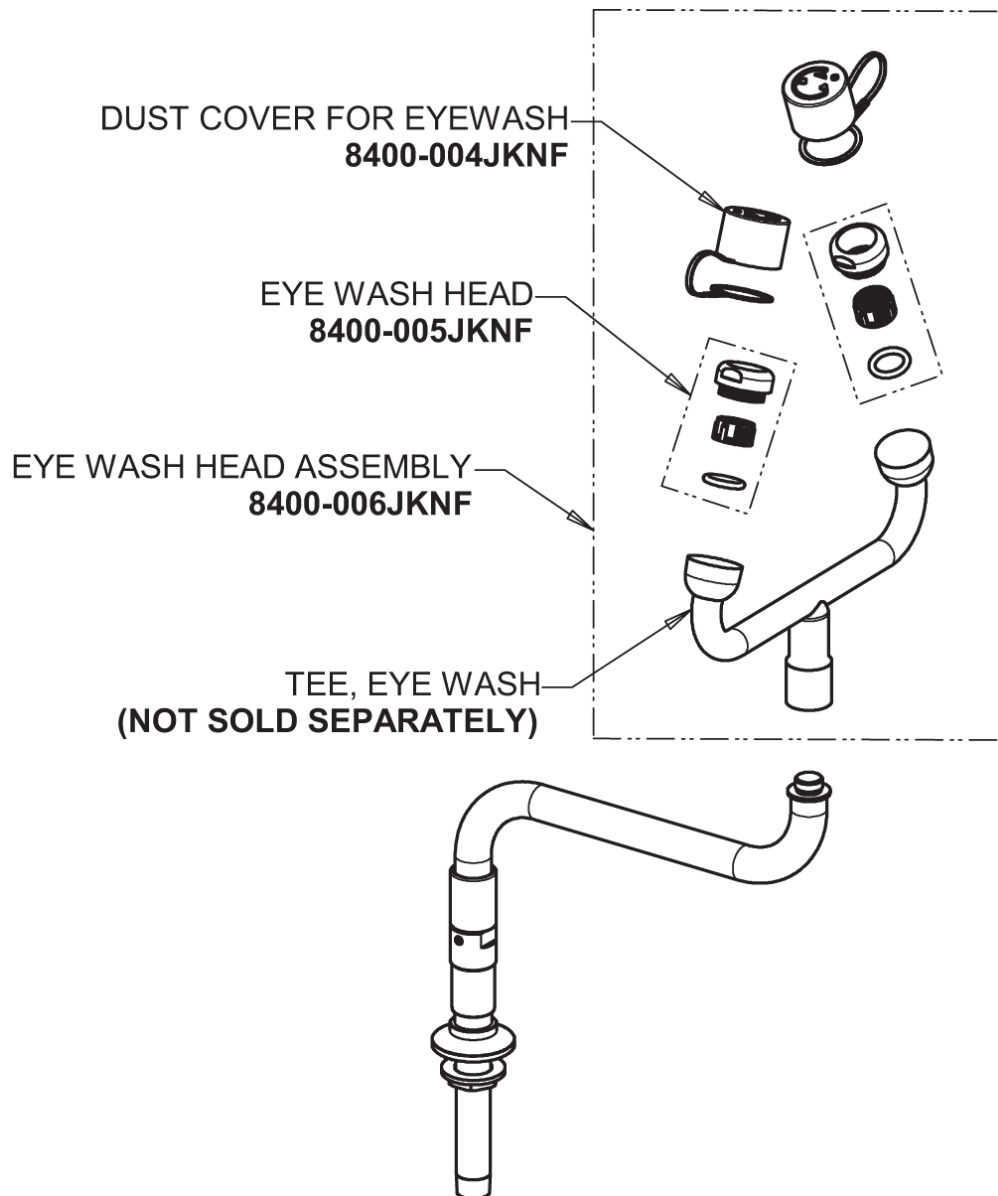

Repair Parts

8411-NF

Deck Mounted Swing Forward Eye/Face Wash

CHICAGO FAUCETS®

Geberit Group

Safety Eyewash Fitting

Base Parts:

For Technical Assistance: