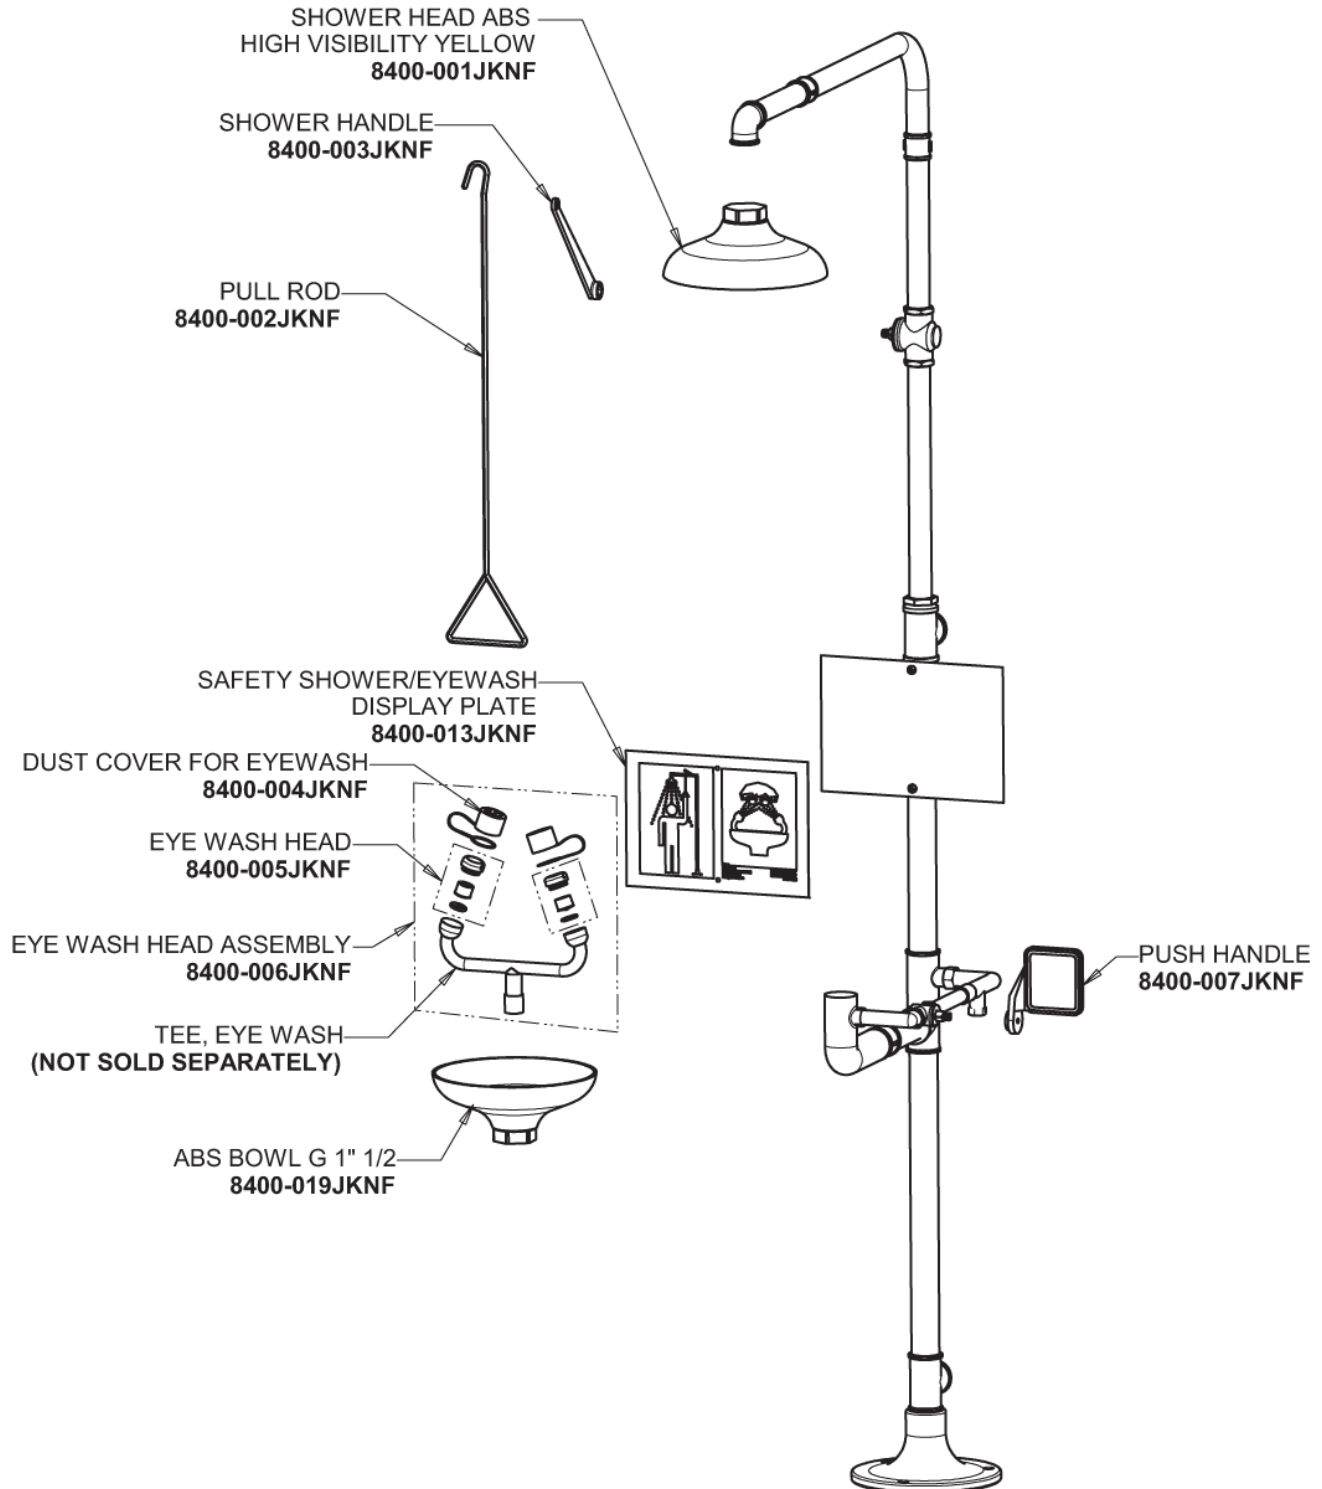

Repair Parts

8405-NF

Wheel Chair Accessible Combination Eye/Face Wash and Safety
Drench Shower with Stainless Steel Pull Rod

CHICAGO FAUCETS®

Geberit Group

Base Parts:

For Technical Assistance:

Phone: 800-TEC-TRUE (832-8783)