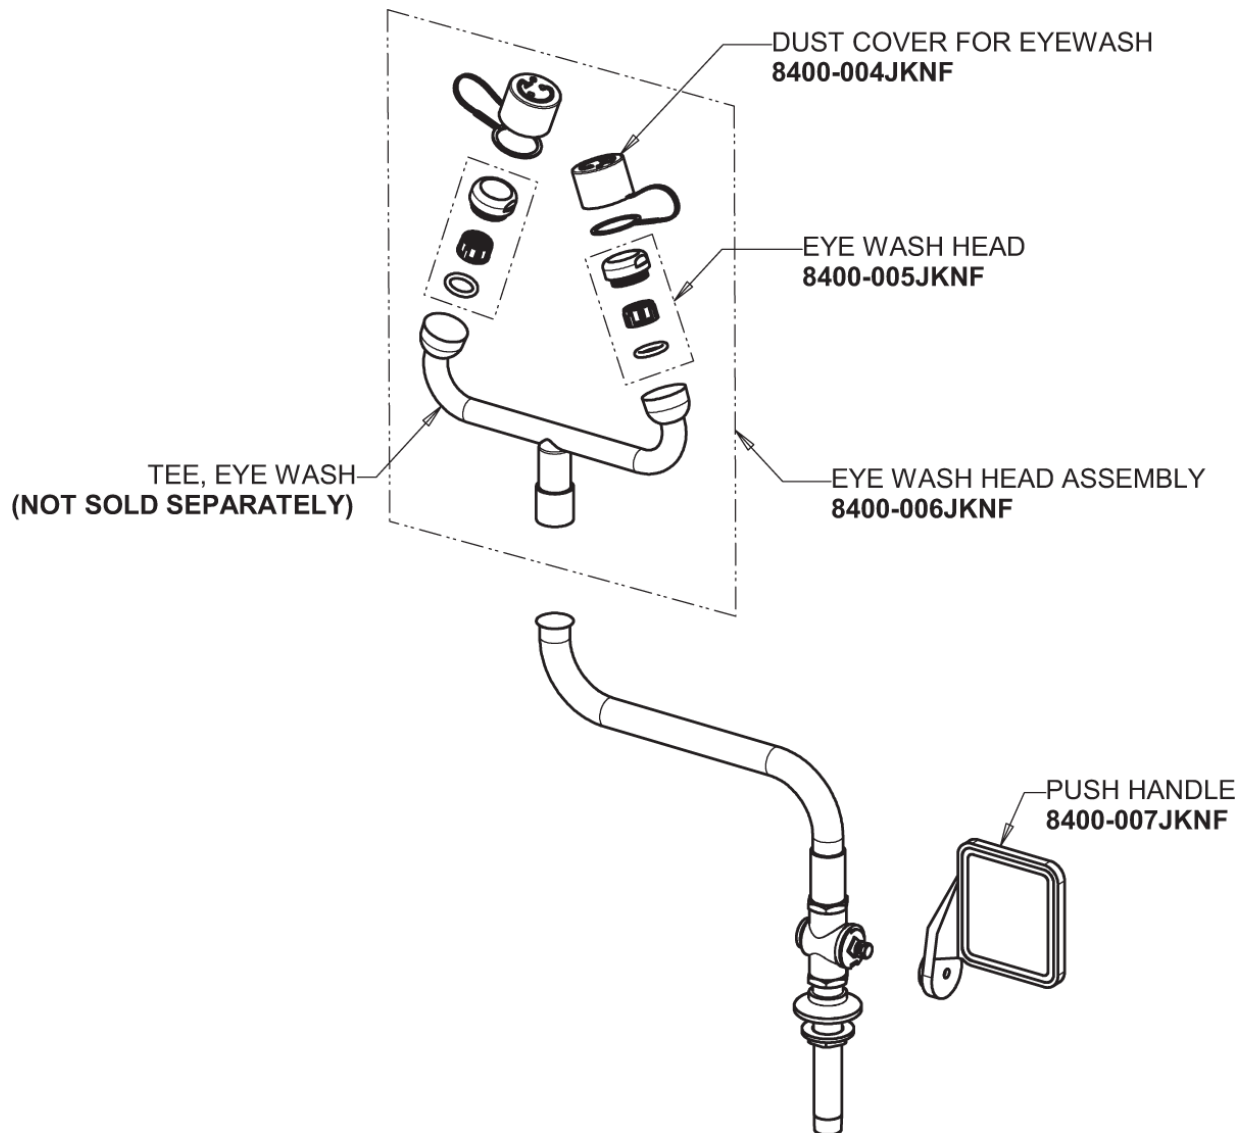

# Repair Parts

8404-RHNF

Deck Mounted Right Hand Eye/Face Wash with Push Paddle Handle

# CHICAGO FAUCETS®

Geberit Group

Safety Eyewash Fitting

## Base Parts: