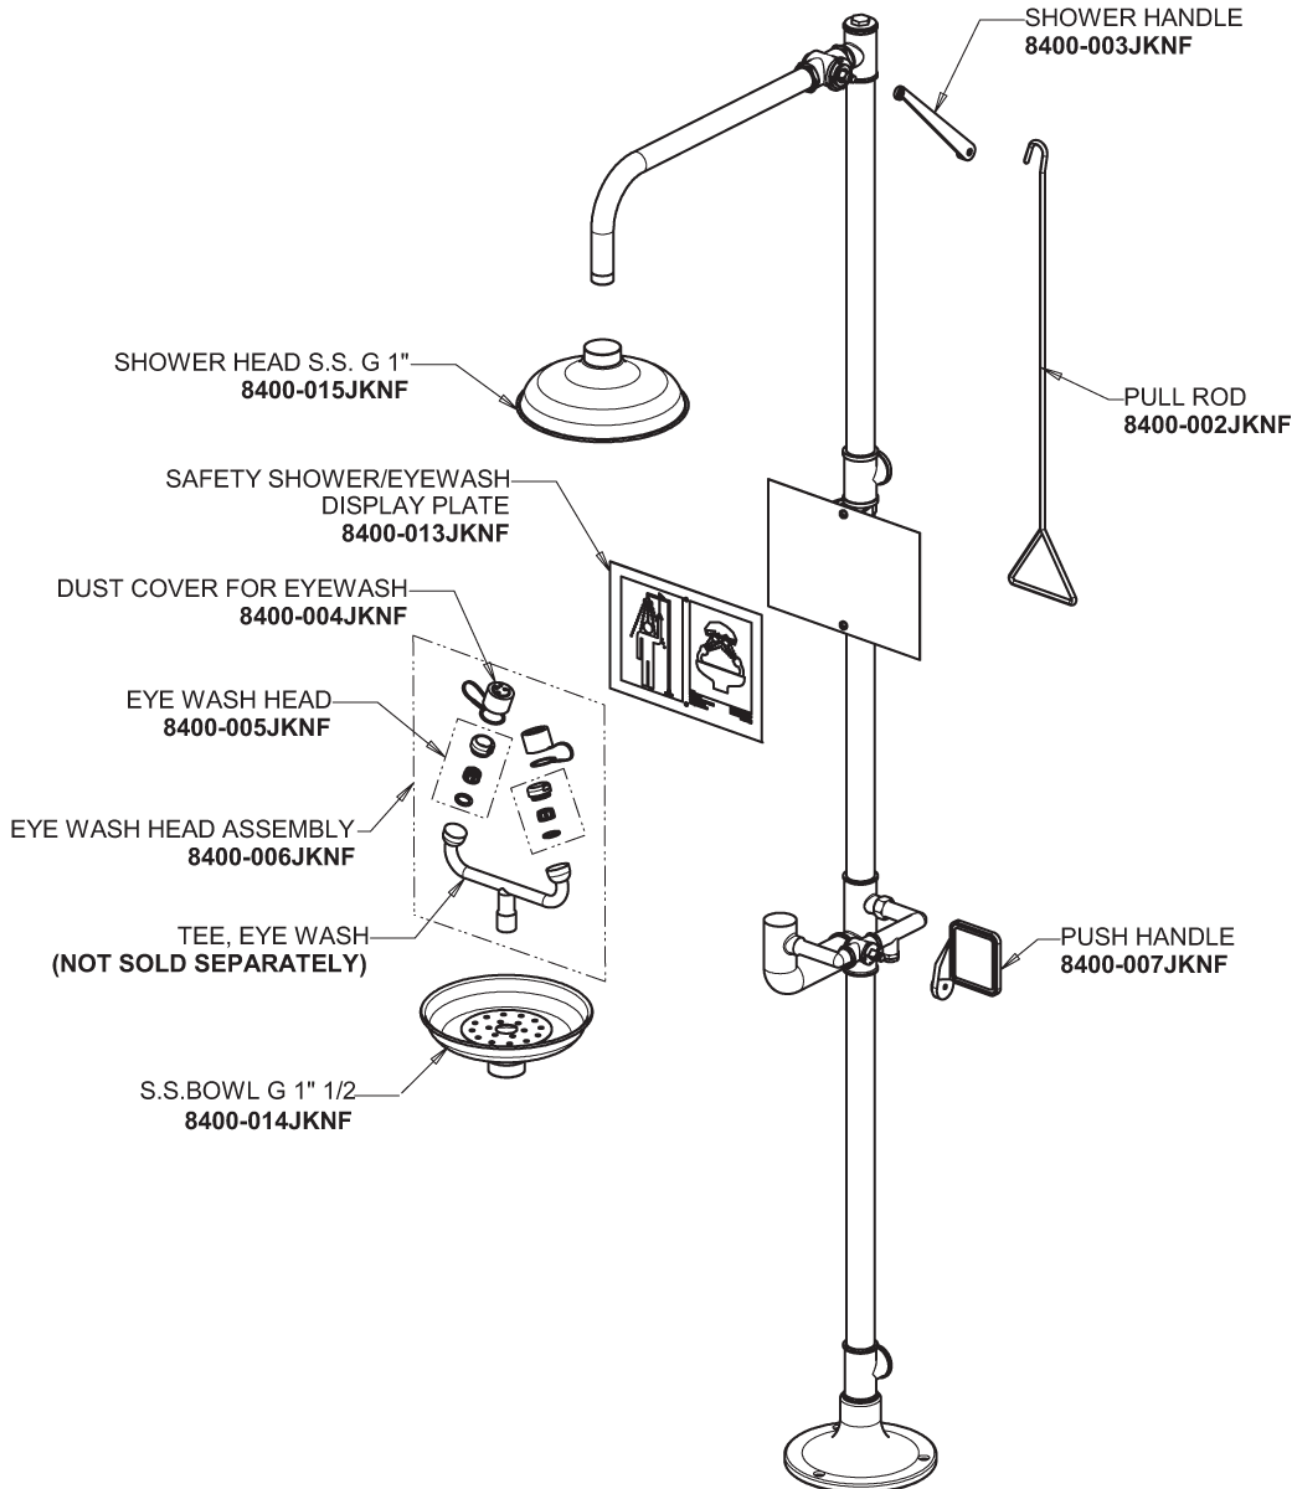

# Repair Parts

8402-NF

Combination Eye/Face Wash and Safety Drench Shower with  
Stainless Steel Pull Rod

## Base Parts: