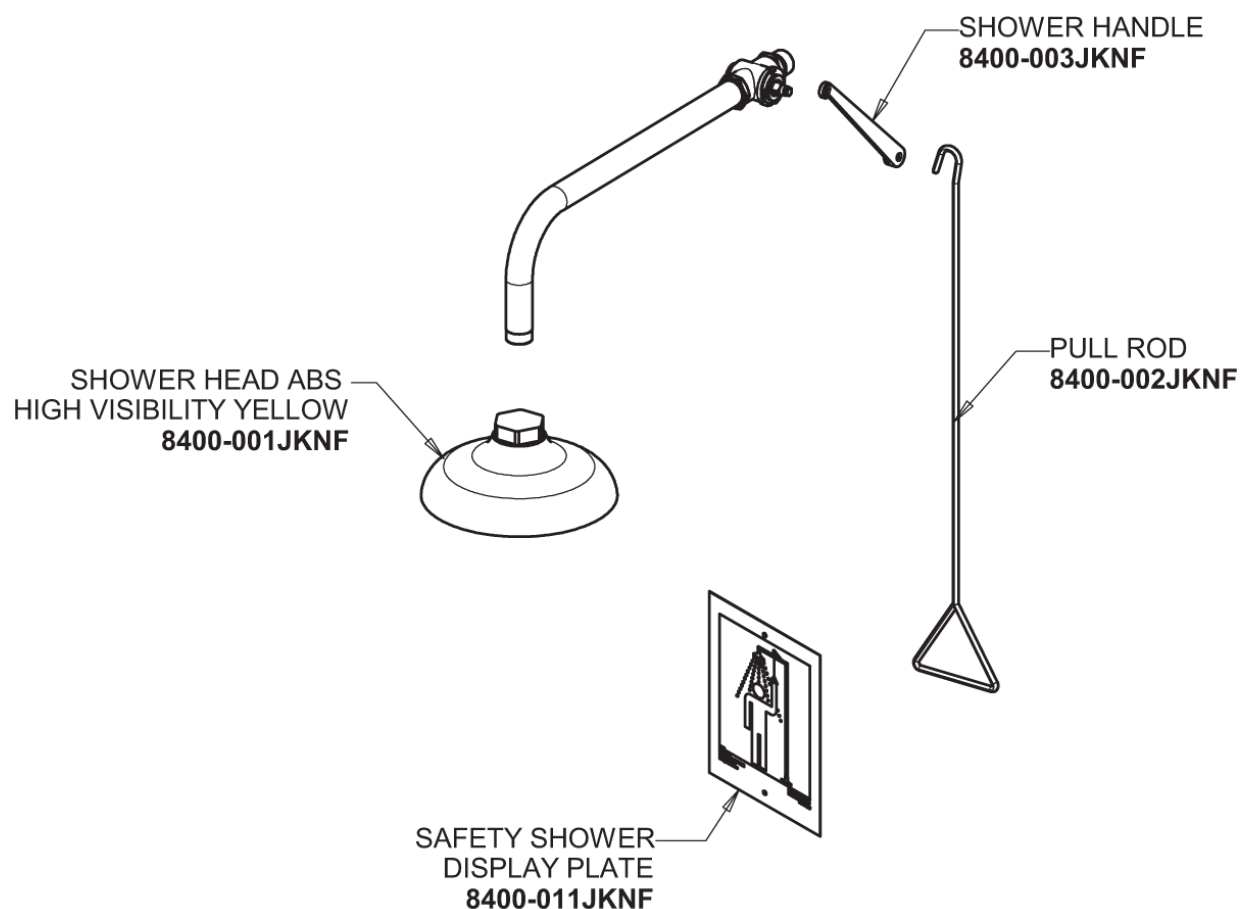

Repair Parts

8400-NF

Horizontal Safety or Vertical Drench Shower with Stainless Steel Pull Rod

CHICAGO FAUCETS®

Geberit Group

Safety Drench Shower

Base Parts:

For Technical Assistance: