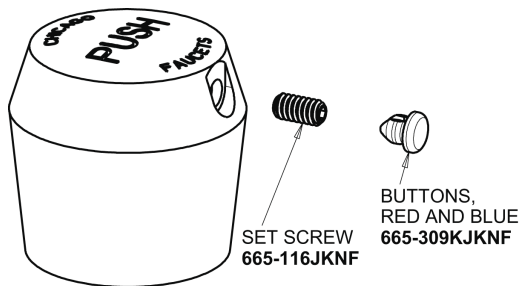

Repair Parts

807-E2805-665PSHAB

Single Inlet Metering Sink Faucet

**CHICAGO
FAUCETS**

a Geberit company

807 Series Base

Base Parts:

1-3/4" Vandal Proof Push Handle
665-PSHJKCP

0.5 GPM (1.9 L/min) Vandal Proof
Econo-Flo Non-Aerating Spray
E2805JKABCP

MVP Metering Cartridge
671-XJKABNF

For Technical Assistance:

Phone: 800-TEC-TRUE (832-8783)

Email: techsupport.us@chicagofaucets.com