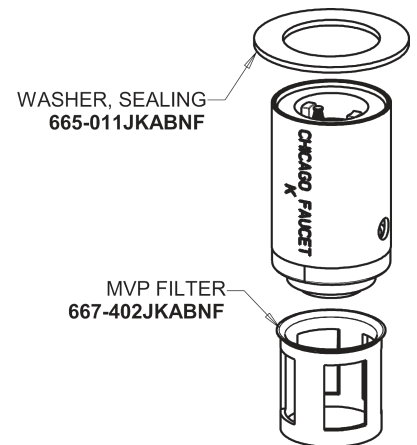

Repair Parts

807-E2805-665PSHAB

Single Inlet Metering Sink Faucet

**CHICAGO
FAUCETS**

a Geberit company

807 Series Base

Base Parts:

1-3/4" Vandal Proof Push Handle
665-PSHJKCP

0.5 GPM (1.9 L/min) Vandal Proof
Econo-Flo Non-Aerating Spray
E2805JKABCP

MVP Metering Cartridge
671-XJKABNF

For Technical Assistance:

Phone: 800-TEC-TRUE (832-8783)

Email: techsupport.us@chicagofaucets.com