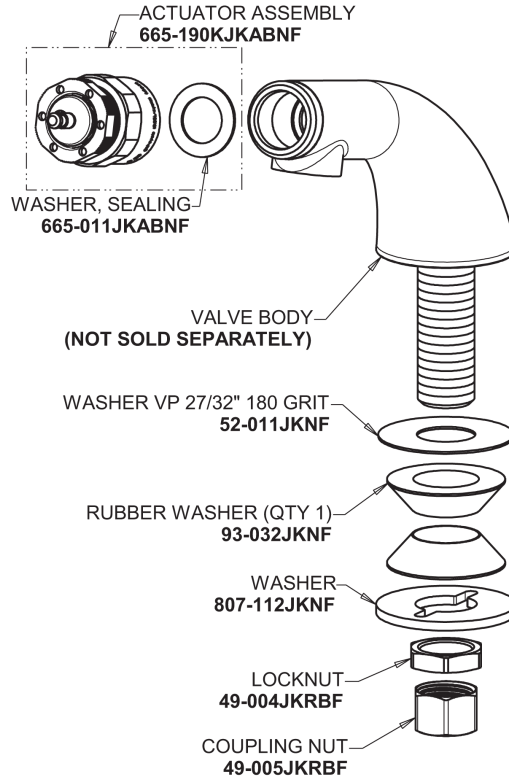

Repair Parts

807-E2805-665PSHAB

Single Inlet Metering Sink Faucet

**CHICAGO
FAUCETS**

a Geberit company

807 Series Base

Base Parts:

1-3/4" Vandal Proof Push Handle
665-PSHJKCP

0.5 GPM (1.9 L/min) Vandal Proof
Econo-Flo Non-Aerating Spray
E2805JKABCP

MVP Metering Cartridge
671-XJKABNF

For Technical Assistance:

Phone: 800-TEC-TRUE (832-8783)

Email: techsupport.us@chicagofaucets.com