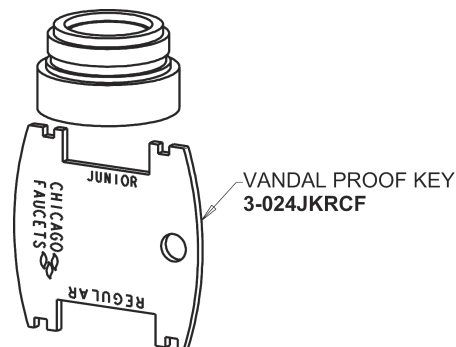

Repair Parts

807-E2805-665PSHAB

Single Inlet Metering Sink Faucet

**CHICAGO
FAUCETS**

a Geberit company

807 Series Base

Base Parts:

1-3/4" Vandal Proof Push Handle
665-PSHJKCP

0.5 GPM (1.9 L/min) Vandal Proof
Econo-Flo Non-Aerating Spray
E2805JKABCP

MVP Metering Cartridge
671-XJKABNF

For Technical Assistance:

Phone: 800-TEC-TRUE (832-8783)

Email: techsupport.us@chicagofaucets.com