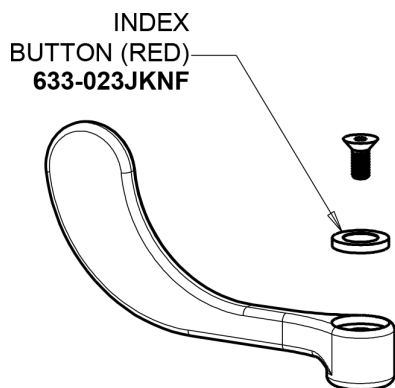

Repair Parts

786-HR8AE35V317AB

Concealed Hot and Cold Water Sink Faucet

**CHICAGO
FAUCETS**

a Geberit company

Base for 786 Models with Adjustable Centers

Base Parts:

8" Restricted Swing High Arch Spout
HA8ARSJKABCP

786-HR8AE35V317AB

Concealed Hot and Cold Water Sink Faucet

a Geberit company

4" Wristblade Handle
317-PRJKCP

1.5 GPM (5.7 L/min) Vandal Proof Aerator
E35VPJKABCP

Quatern Compression Cartridge (pair)
377-XTRHJKABNF (right)
377-XTLHJKABNF (left)