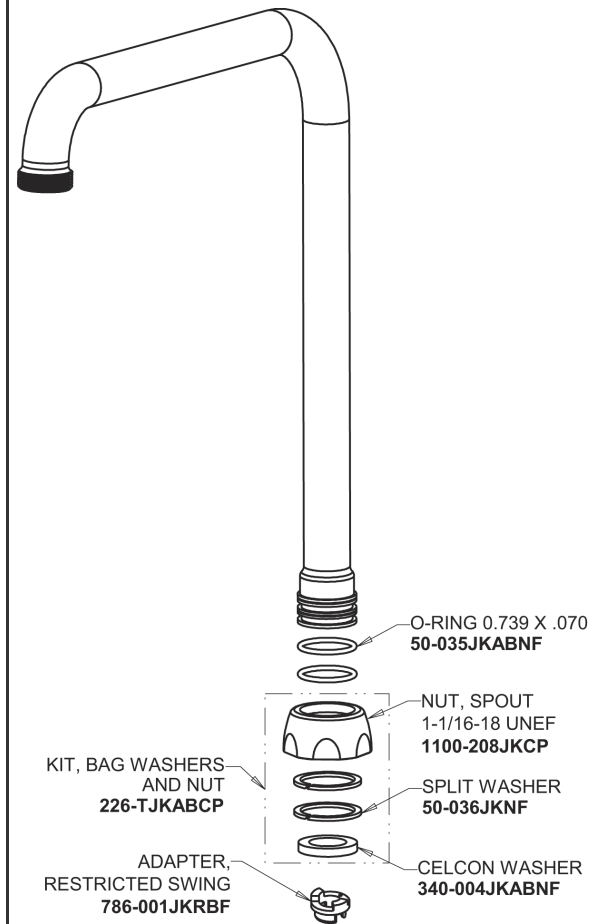

Repair Parts

786-HR8AE35V317AB

Concealed Hot and Cold Water Sink Faucet

**CHICAGO
FAUCETS**

a Geberit company

Base for 786 Models with Adjustable Centers

Base Parts:

8" Restricted Swing High Arch Spout
HA8ARSJKABCP

786-HR8AE35V317AB

Concealed Hot and Cold Water Sink Faucet

a Geberit company

4" Wristblade Handle
317-PRJKCP

1.5 GPM (5.7 L/min) Vandal Proof Aerator
E35VPJKABCP

Quatern Compression Cartridge (pair)
377-XTRHJKABNF (right)
377-XTLHJKABNF (left)