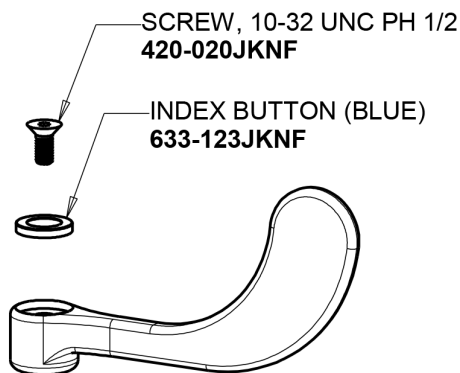

Repair Parts

786-HR8AE35V317AB

Concealed Hot and Cold Water Sink Faucet

**CHICAGO
FAUCETS**

a Geberit company

Base for 786 Models with Adjustable Centers

Base Parts:

8" Restricted Swing High Arch Spout
HA8ARSJKABCP

786-HR8AE35V317AB

Concealed Hot and Cold Water Sink Faucet

a Geberit company

4" Wristblade Handle
317-PRJKCP

1.5 GPM (5.7 L/min) Vandal Proof Aerator
E35VPJKABCP

Quatern Compression Cartridge (pair)
377-XTRHJKABNF (right)
377-XTLHJKABNF (left)