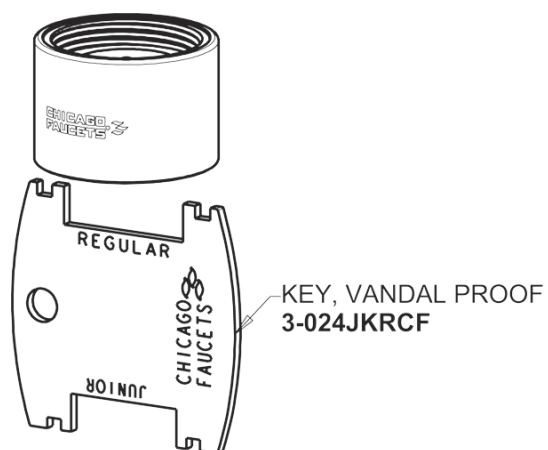

Repair Parts

786-HR8AE35V317AB

Concealed Hot and Cold Water Sink Faucet

**CHICAGO
FAUCETS**

a Geberit company

Base for 786 Models with Adjustable Centers

Base Parts:

8" Restricted Swing High Arch Spout
HA8ARSJKABCP

786-HR8AE35V317AB

Concealed Hot and Cold Water Sink Faucet

a Geberit company

4" Wristblade Handle
317-PRJKCP

1.5 GPM (5.7 L/min) Vandal Proof Aerator
E35VPJKABCP

Quatern Compression Cartridge (pair)
377-XTRHJKABNF (right)
377-XTLHJKABNF (left)