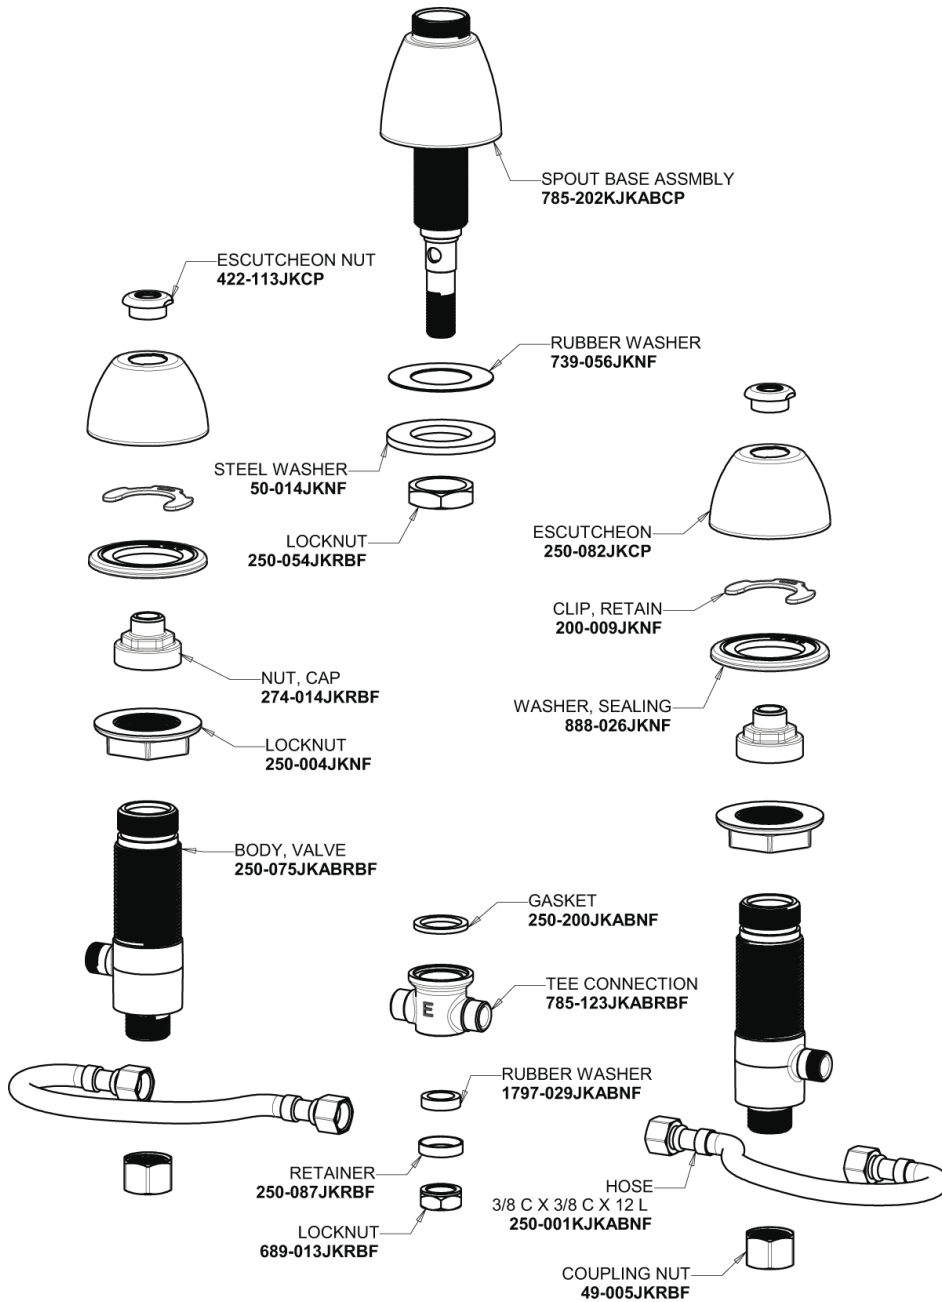

Repair Parts

786-HR8AE35V317AB

Concealed Hot and Cold Water Sink Faucet

**CHICAGO
FAUCETS**

a Geberit company

Base for 786 Models with Adjustable Centers

Base Parts:

8" Restricted Swing High Arch Spout
HA8ARSJKABCP

786-HR8AE35V317AB

Concealed Hot and Cold Water Sink Faucet

a Geberit company

4" Wristblade Handle
317-PRJKCP

1.5 GPM (5.7 L/min) Vandal Proof Aerator
E35VPJKABCP

Quatern Compression Cartridge (pair)
377-XTRHJKABNF (right)
377-XTLHJKABNF (left)