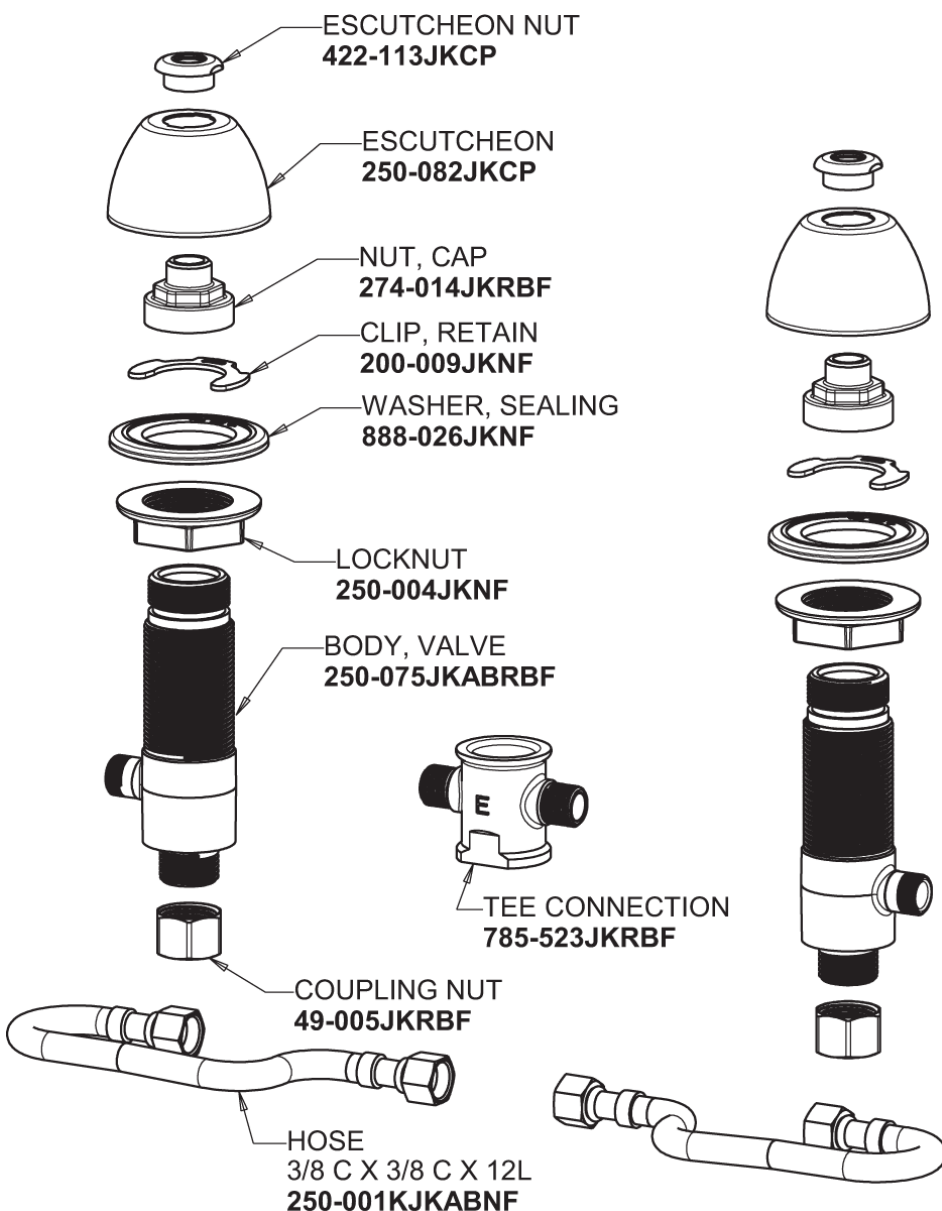

Repair Parts

786-HGN8AE3-317AB

Concealed Hot and Cold Water Sink Faucet

CHICAGO FAUCETS®

Geberit Group

Base Parts:

8" Rigid / Swing Gooseneck Spout GN8AJKABCP

For Technical Assistance:

Concealed Hot and Cold Water Sink Faucet

CHICAGO FAUCETS®

Geberit Group

785-512KJKCP

2.2 GPM (8.3 L/min) Aerator
E3JKABCP

4" Wristblade Handle
317-PRJKCP

Quatern Compression Cartridge (pair)
377-XTRHJKABNF (right)
377-XTLHJKABNF (left)