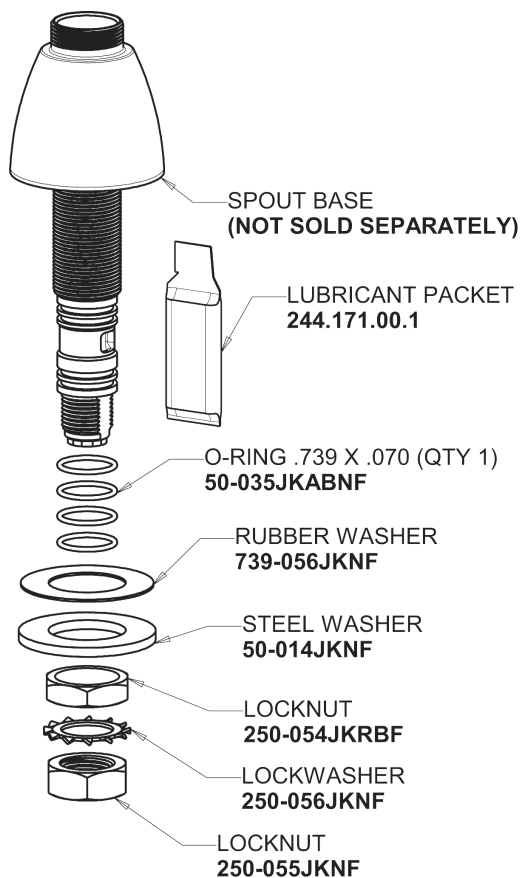

Repair Parts

786-HGN8AE3-317AB

Concealed Hot and Cold Water Sink Faucet

CHICAGO FAUCETS®

Geberit Group

Base Parts:

8" Rigid / Swing Gooseneck Spout GN8AJKABCP

For Technical Assistance:

Concealed Hot and Cold Water Sink Faucet

CHICAGO FAUCETS®

Geberit Group

785-512KJKCP

2.2 GPM (8.3 L/min) Aerator
E3JKABCP

4" Wristblade Handle
317-PRJKCP

Quatern Compression Cartridge (pair)
377-XTRHJKABNF (right)
377-XTLHJKABNF (left)