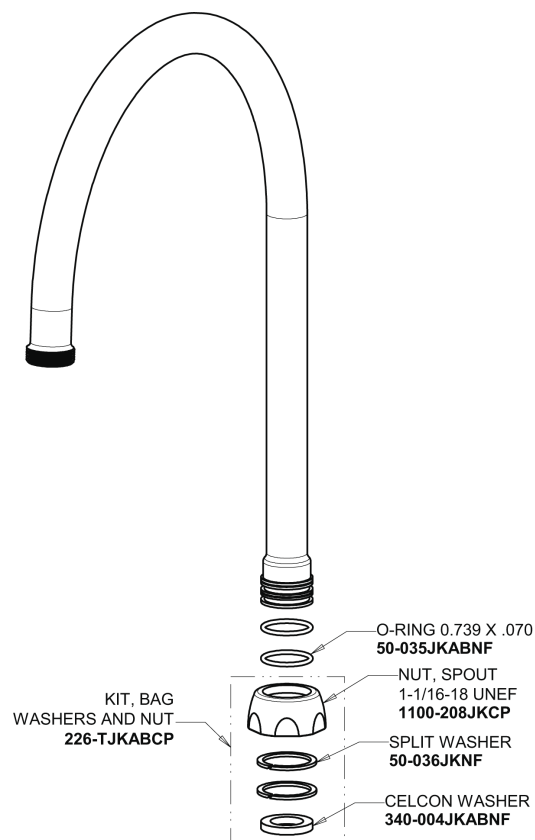

Repair Parts

786-HGN8AE3-317AB

Concealed Hot and Cold Water Sink Faucet

CHICAGO FAUCETS®

Geberit Group

Base Parts:

8" Rigid / Swing Gooseneck Spout GN8AJKABCP

For Technical Assistance:

Concealed Hot and Cold Water Sink Faucet

CHICAGO FAUCETS®

Geberit Group

785-512KJKCP

2.2 GPM (8.3 L/min) Aerator
E3JKABCP

4" Wristblade Handle
317-PRJKCP

Quatern Compression Cartridge (pair)
377-XTRHJKABNF (right)
377-XTLHJKABNF (left)