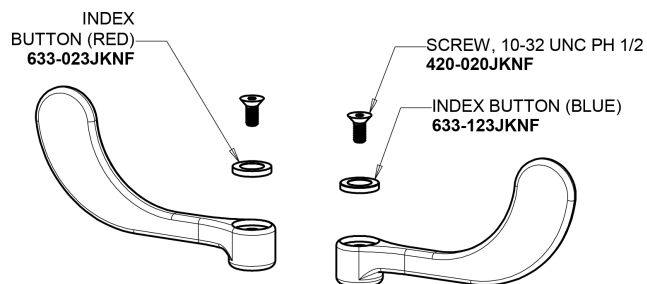

Concealed Hot and Cold Water Sink Faucet

CHICAGO FAUCETS®

Geberit Group

785-512KJKCP

2.2 GPM (8.3 L/min) Aerator
E3JKABCP

4" Wristblade Handle
317-PRJKCP

Quatern Compression Cartridge (pair)
377-XTRHJKABNF (right)
377-XTLHJKABNF (left)