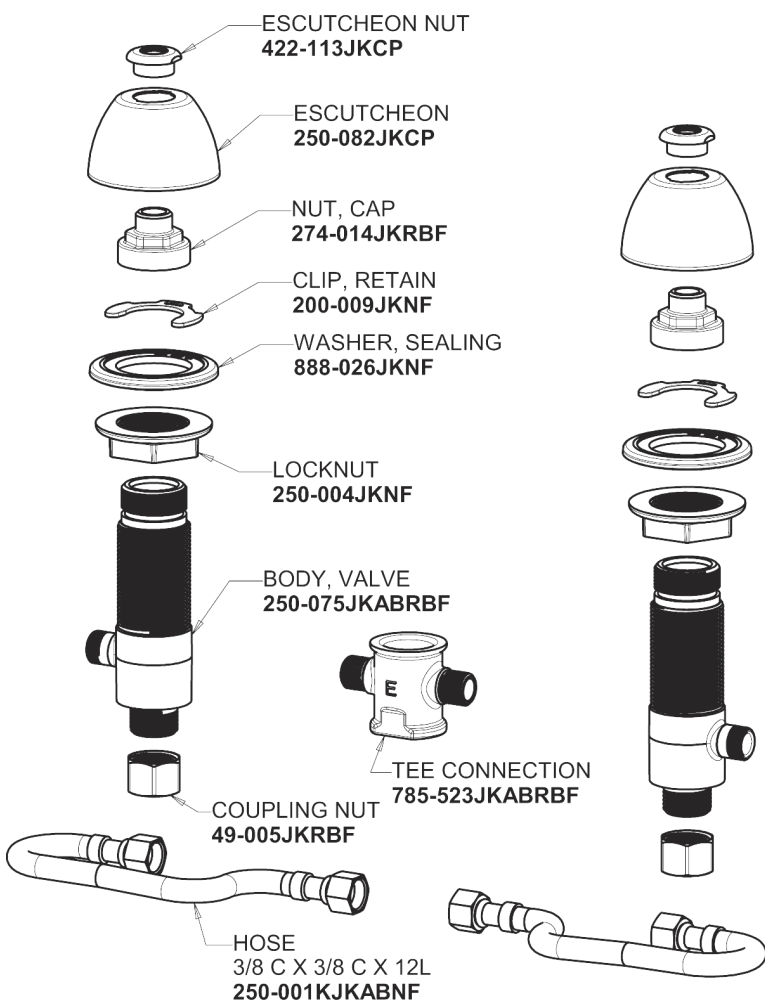

Repair Parts

786-HGN2AE35XKAB

Concealed Hot and Cold Water Sink Faucet

**CHICAGO
FAUCETS**

a Geberit company

Base Parts:

5-1/4" Rigid / Swing Gooseneck Spout GN2AJKABCP

For Technical Assistance:

Concealed Hot and Cold Water Sink Faucet

**CHICAGO
FAUCETS** 

a Geberit company

785-512KJKCP

1.5 GPM (5.7 L/min) Aerator
E35JKABCP

4" Wristblade Handle
317-PRJKCP

Ceramic 1/4-Turn Cartridge (pair)
377-XKRHJKABNF (right)
377-XKLHJKABNF (left)