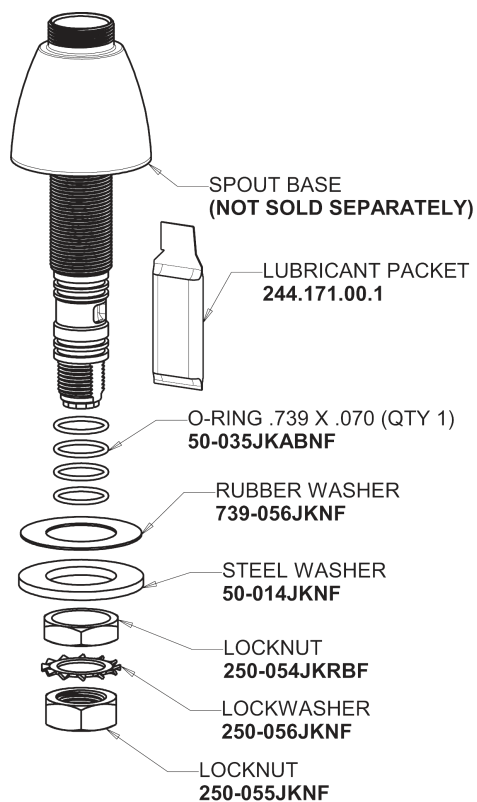

Repair Parts

786-HGN2AE35XKAB

Concealed Hot and Cold Water Sink Faucet

**CHICAGO
FAUCETS**

a Geberit company

Base Parts:

5-1/4" Rigid / Swing Gooseneck Spout GN2AJKABCP

For Technical Assistance:

Concealed Hot and Cold Water Sink Faucet

**CHICAGO
FAUCETS** 

a Geberit company

785-512KJKCP

1.5 GPM (5.7 L/min) Aerator
E35JKABCP

4" Wristblade Handle
317-PRJKCP

Ceramic 1/4-Turn Cartridge (pair)
377-XKRHJKABNF (right)
377-XKLHJKABNF (left)