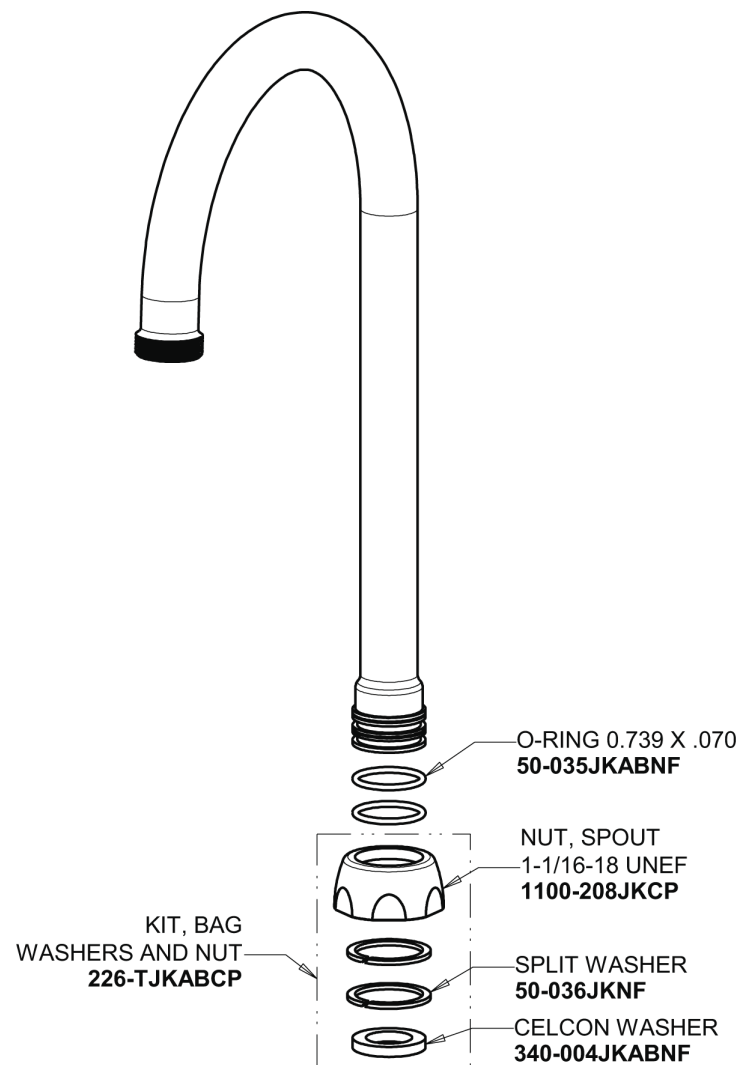

Repair Parts

786-HGN2AE35XKAB

Concealed Hot and Cold Water Sink Faucet

**CHICAGO
FAUCETS**

a Geberit company

Base Parts:

5-1/4" Rigid / Swing Gooseneck Spout GN2AJKABCP

For Technical Assistance:

Concealed Hot and Cold Water Sink Faucet

**CHICAGO
FAUCETS** 

a Geberit company

785-512KJKCP

1.5 GPM (5.7 L/min) Aerator
E35JKABCP

4" Wristblade Handle
317-PRJKCP

Ceramic 1/4-Turn Cartridge (pair)
377-XKRHJKABNF (right)
377-XKLHJKABNF (left)