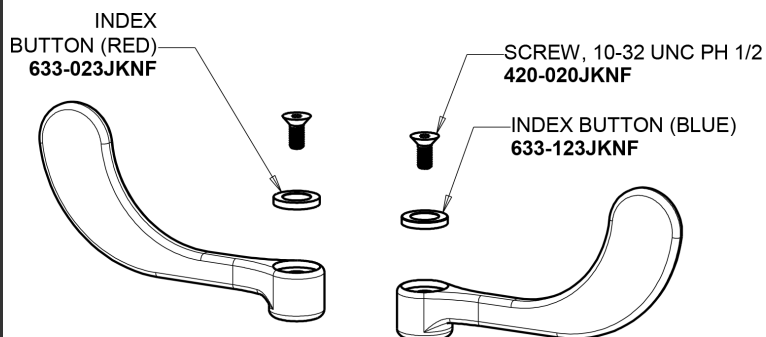

Concealed Hot and Cold Water Sink Faucet

**CHICAGO
FAUCETS** 

a Geberit company

785-512KJKCP

1.5 GPM (5.7 L/min) Aerator
E35JKABCP

4" Wristblade Handle
317-PRJKCP

Ceramic 1/4-Turn Cartridge (pair)
377-XKRHJKABNF (right)
377-XKLHJKABNF (left)