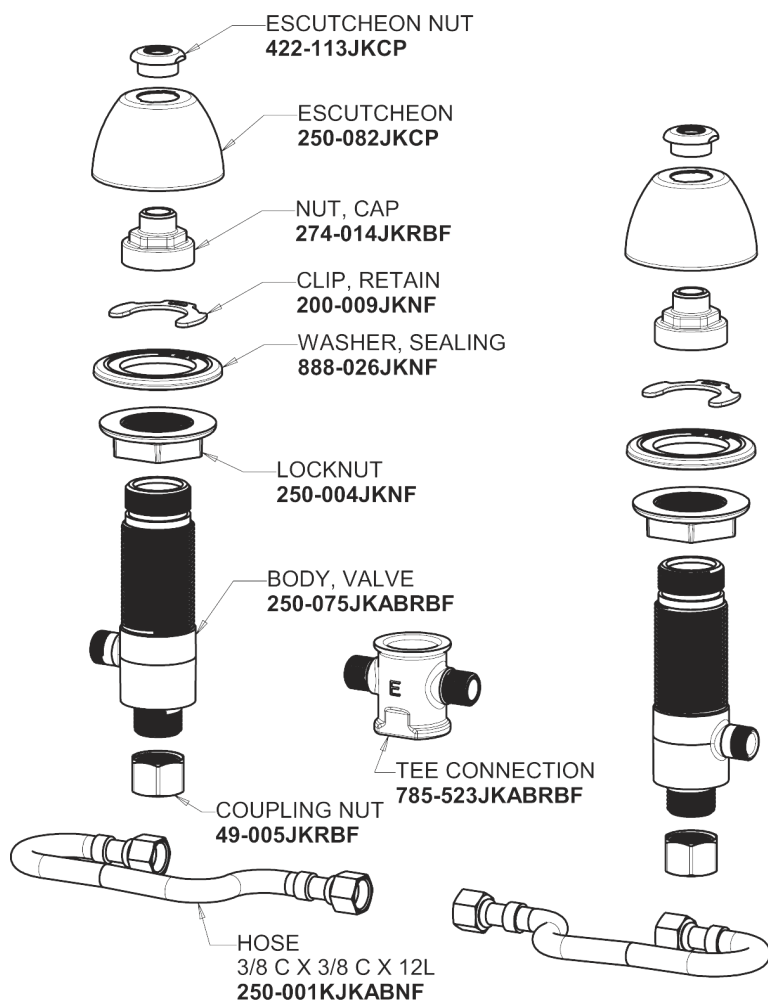

# Repair Parts

786-HGN2AE35AB

Concealed Hot and Cold Water Sink Faucet

**CHICAGO  
FAUCETS**

a Geberit company

## Base Parts:

## 5-1/4" Rigid / Swing Gooseneck Spout GN2AJKABCP