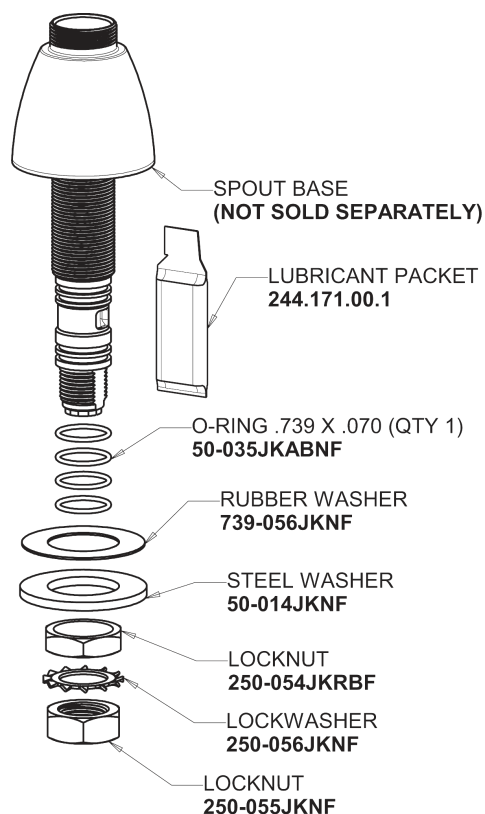

# Repair Parts

786-HGN2AE35AB

Concealed Hot and Cold Water Sink Faucet

**CHICAGO  
FAUCETS** 

a Geberit company

785-512KJKCP

1.5 GPM (5.7 L/min) Aerator  
E35JKABCP

4" Wristblade Handle  
317-PRJKCP