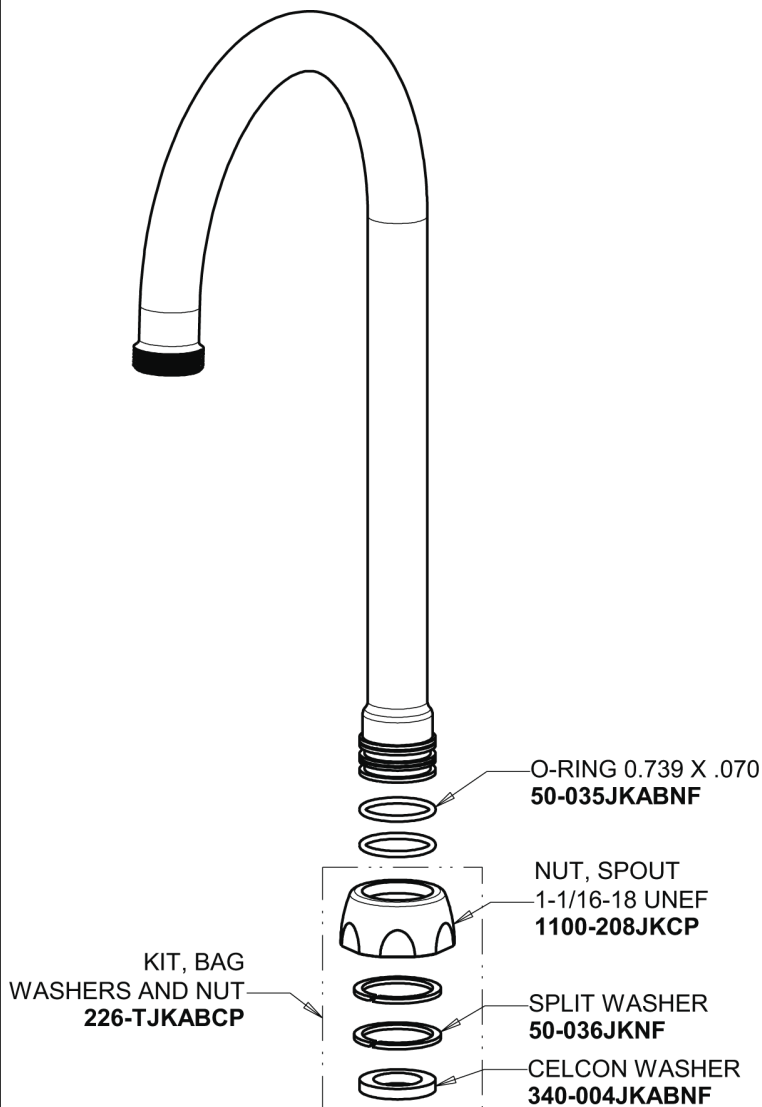

# Repair Parts

786-HGN2AE35AB

Concealed Hot and Cold Water Sink Faucet

**CHICAGO  
FAUCETS**

a Geberit company

## Base Parts:

## 5-1/4" Rigid / Swing Gooseneck Spout GN2AJKABCP