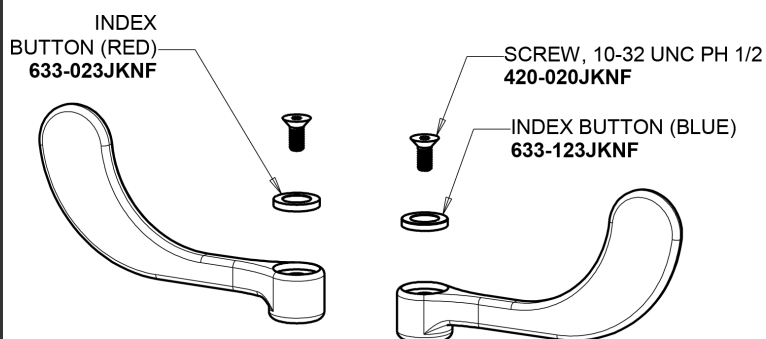

# Repair Parts

786-HGN2AE35AB

Concealed Hot and Cold Water Sink Faucet

**CHICAGO  
FAUCETS** 

a Geberit company

785-512KJKCP

1.5 GPM (5.7 L/min) Aerator  
E35JKABCP

4" Wristblade Handle  
317-PRJKCP