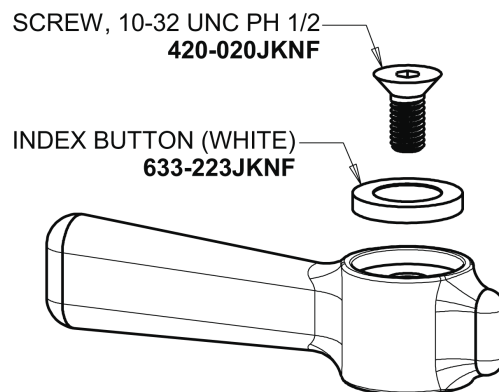

Repair Parts

730-PLABCP

Single Supply Water Sink Faucet

CHICAGO FAUCETS®

Geberit Group

Base Parts:

2.2 GPM (8.3 L/min) Softflo Aerator
E12JKABCP

2-3/8" Lever Handle
369-PLJKCP

Quatern Compression Cartridge (right hand)
1-099XTJKABNF

For Technical Assistance:

Phone: 800-TEC-TRUE (832-8783)

Email: techsupport.us@chicagofaucets.com

2100 South Clearwater Drive

Des Plaines, IL 60018

Phone: 847-803-5000