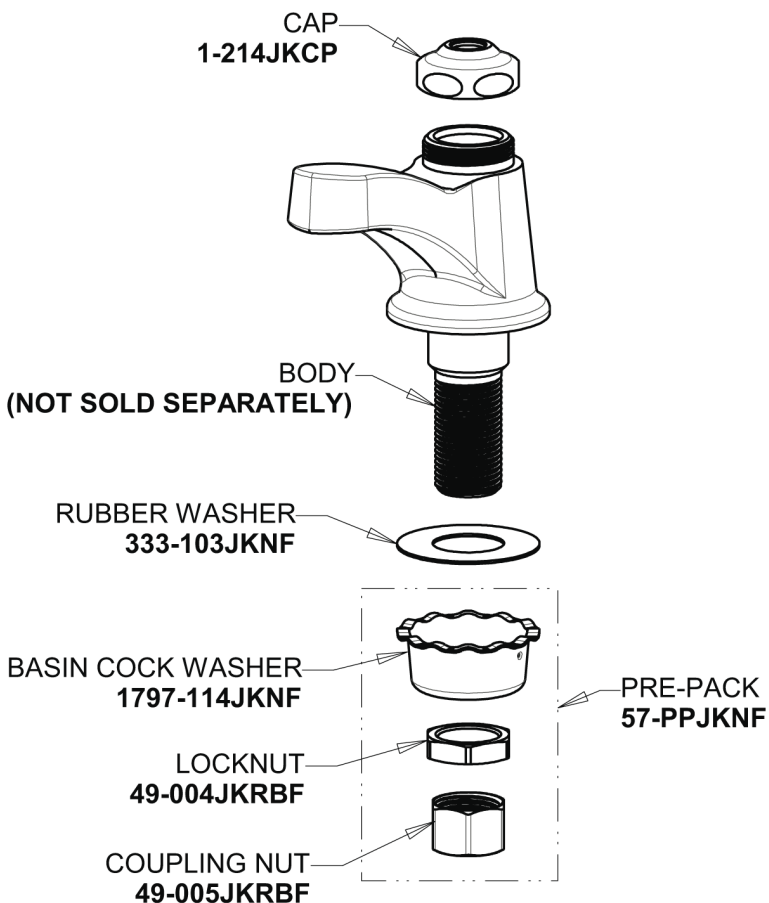

Repair Parts

730-PLABCP

Single Supply Water Sink Faucet

CHICAGO FAUCETS®

Geberit Group

Base Parts:

2.2 GPM (8.3 L/min) Softflo Aerator
E12JKABCP

2-3/8" Lever Handle
369-PLJKCP

Quatern Compression Cartridge (right hand)
1-099XTJKABNF

For Technical Assistance:

Phone: 800-TEC-TRUE (832-8783)

Email: techsupport.us@chicagofaucets.com

2100 South Clearwater Drive

Des Plaines, IL 60018

Phone: 847-803-5000