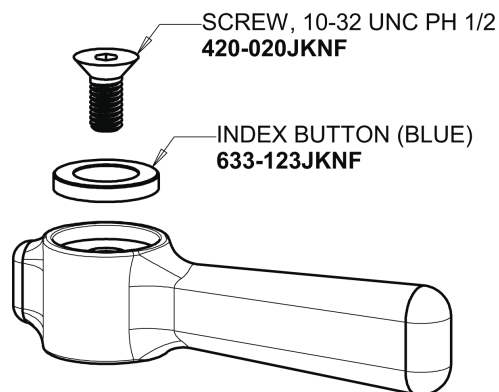

Repair Parts

730-E74COLDXKABCP

Single Supply Cold Water Sink Faucet

CHICAGO FAUCETS®

Geberit Group

Base Parts:

1.0 GPM (3.8 L/min) Non-Aerating Laminar Outlet
E74JKABCP

2-3/8" Lever Handle
369-COLDJKCP

Ceramic 1/4-Turn Cartridge (right hand)
1-099XKJKABNF

For Technical Assistance:

Phone: 800-TEC-TRUE (832-8783)

Email: techsupport.us@chicagofaucets.com

2100 South Clearwater Drive

Des Plaines, IL 60018

Phone: 847-803-5000