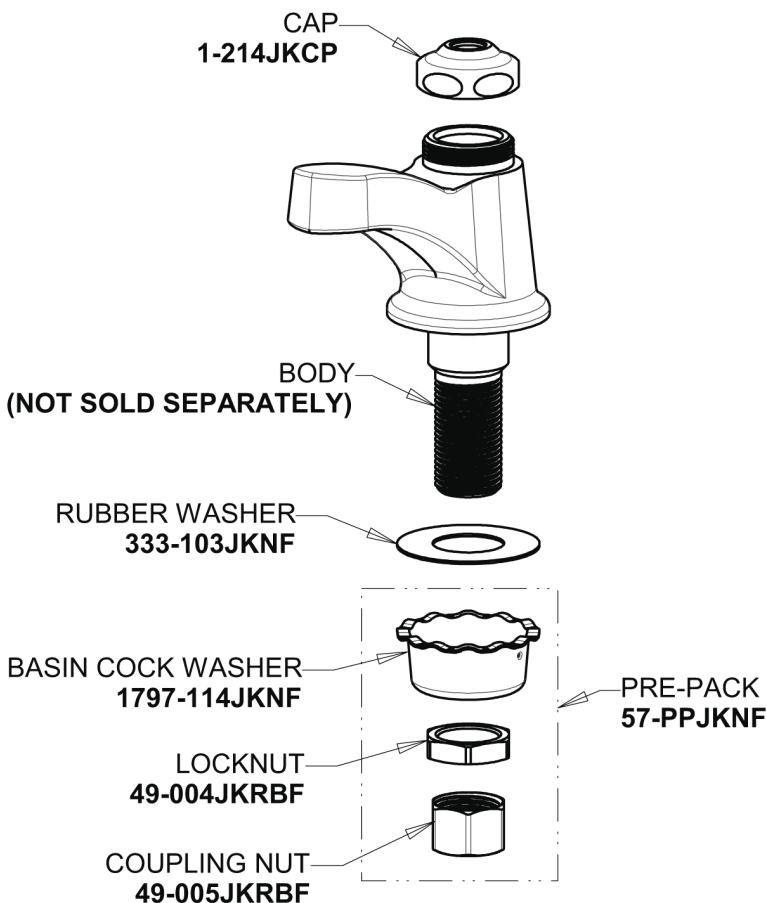

Repair Parts

730-E74COLDXKABCP

Single Supply Cold Water Sink Faucet

CHICAGO FAUCETS®

Geberit Group

Base Parts:

1.0 GPM (3.8 L/min) Non-Aerating Laminar Outlet
E74JKABCP

2-3/8" Lever Handle
369-COLDJKCP

Ceramic 1/4-Turn Cartridge (right hand)
1-099XKJKABNF

For Technical Assistance:

Phone: 800-TEC-TRUE (832-8783)

Email: techsupport.us@chicagofaucets.com

2100 South Clearwater Drive

Des Plaines, IL 60018

Phone: 847-803-5000