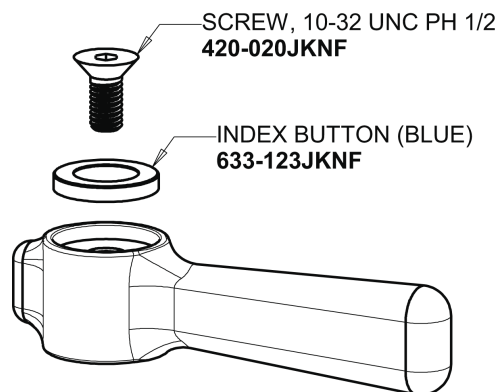

## Base Parts:

1.0 GPM (3.8 L/min) Non-Aerating Laminar Outlet  
E74JKABCP

2-3/8" Lever Handle  
369-COLDJKCP

Quatern Compression Cartridge (right hand)  
1-099XTJKABNF