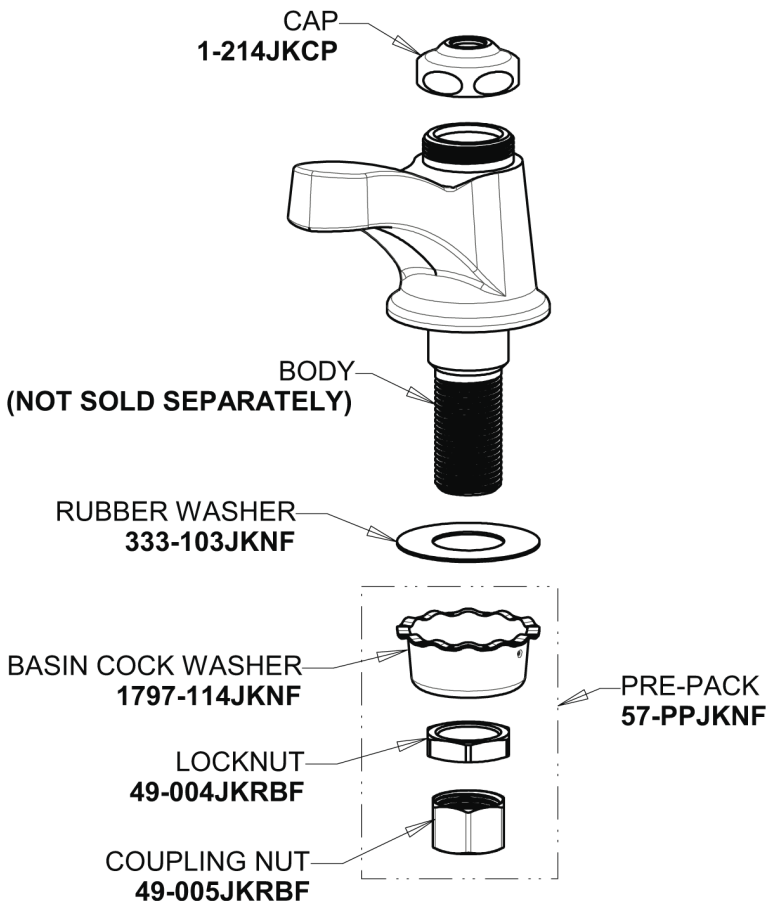

# Repair Parts

730-E74COLDABCP

Single Supply Cold Water Manual Sink Faucet

## Base Parts:

1.0 GPM (3.8 L/min) Non-Aerating Laminar Outlet  
E74JKABCP

2-3/8" Lever Handle  
369-COLDJKCP

Quatern Compression Cartridge (right hand)  
1-099XTJKABNF