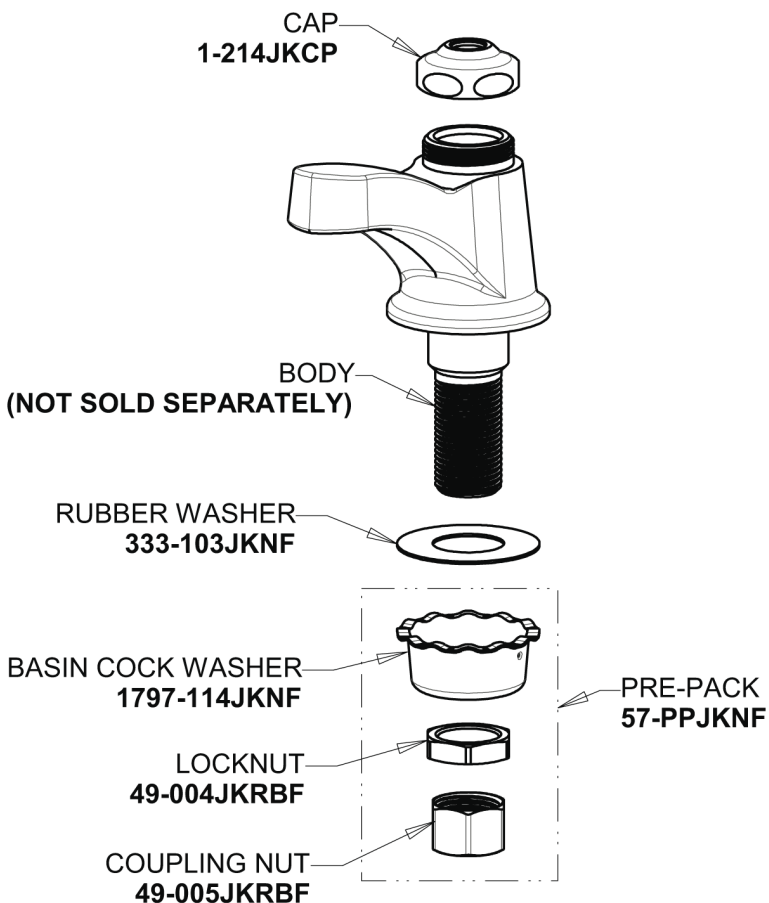

Repair Parts

730-E70HOTABCP

Single Supply Hot Water Sink Faucet

CHICAGO FAUCETS®

Geberit Group

Base Parts:

0.5 GPM (1.9 L/min) Non-Aerating Laminar Outlet
E70JKABCP

2-3/8" Lever Handle
369-HOTJKCP

Quatern Compression Cartridge (left hand)
1-100XTJKABNF

For Technical Assistance:

Phone: 800-TEC-TRUE (832-8783)

Email: techsupport.us@chicago faucets.com

2100 South Clearwater Drive

Des Plaines, IL 60018

Phone: 847-803-5000