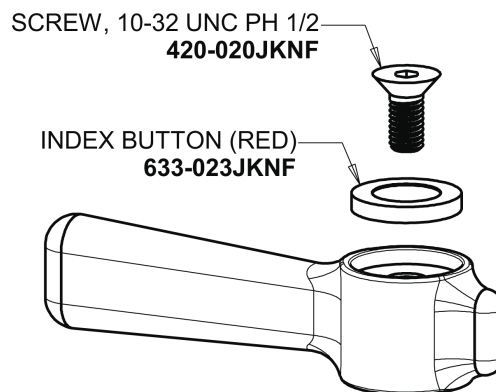

Repair Parts

730-E70HOTABCP

Single Supply Hot Water Sink Faucet

CHICAGO FAUCETS®

Geberit Group

Base Parts:

0.5 GPM (1.9 L/min) Non-Aerating Laminar Outlet
E70JKABCP

2-3/8" Lever Handle
369-HOTJKCP

Quatern Compression Cartridge (left hand)
1-100XTJKABNF

For Technical Assistance:

Phone: 800-TEC-TRUE (832-8783)

Email: techsupport.us@chicago faucets.com

2100 South Clearwater Drive

Des Plaines, IL 60018

Phone: 847-803-5000