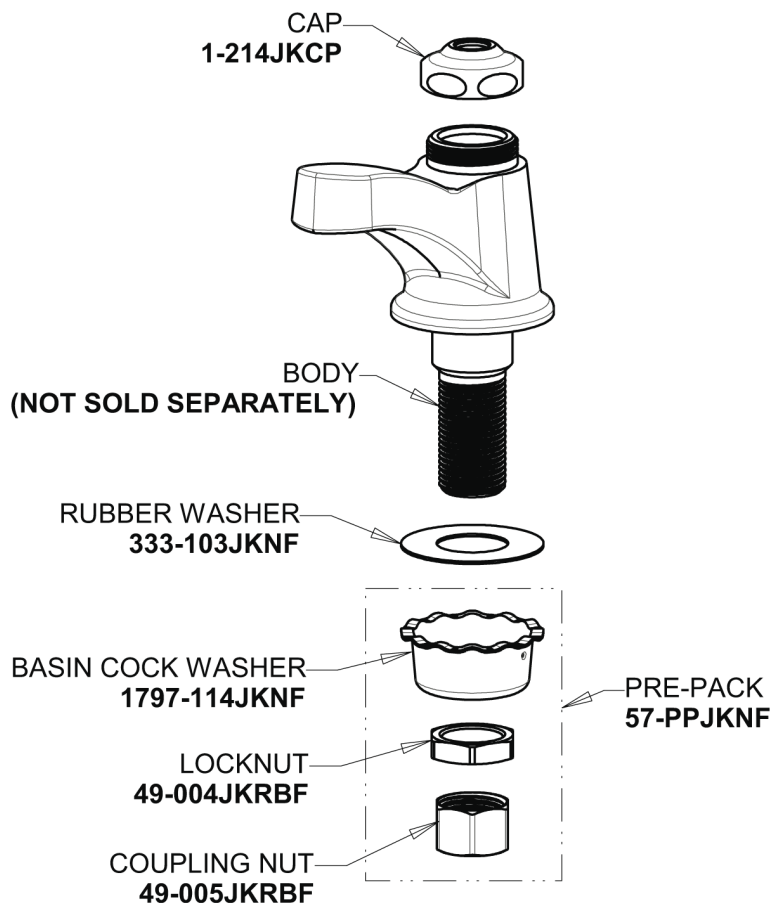

Repair Parts

730-E70COLDXKABCP

Single Supply Cold Water Sink Faucet

CHICAGO FAUCETS®

Geberit Group

Base Parts:

0.5 GPM (1.9 L/min) Non-Aerating Laminar Outlet
E70JKABCP

2-3/8" Lever Handle
369-COLDJKCP

Ceramic 1/4-Turn Cartridge (right hand)
1-099XKJKABNF

For Technical Assistance:

Phone: 800-TEC-TRUE (832-8783)

Email: techsupport.us@chicagofaucets.com

2100 South Clearwater Drive

Des Plaines, IL 60018

Phone: 847-803-5000