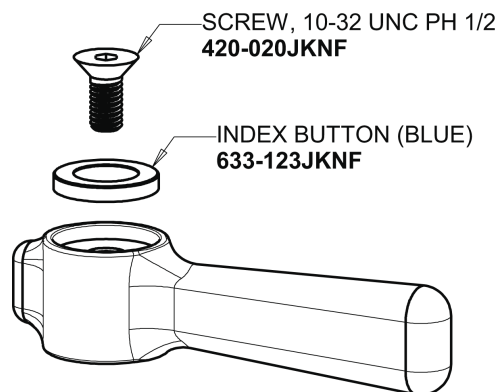

Repair Parts

730-E70COLDXKABCP

Single Supply Cold Water Sink Faucet

CHICAGO FAUCETS®

Geberit Group

Base Parts:

0.5 GPM (1.9 L/min) Non-Aerating Laminar Outlet
E70JKABCP

2-3/8" Lever Handle
369-COLDJKCP

Ceramic 1/4-Turn Cartridge (right hand)
1-099XKJKABNF

For Technical Assistance:

Phone: 800-TEC-TRUE (832-8783)

Email: techsupport.us@chicagofaucets.com

2100 South Clearwater Drive

Des Plaines, IL 60018

Phone: 847-803-5000