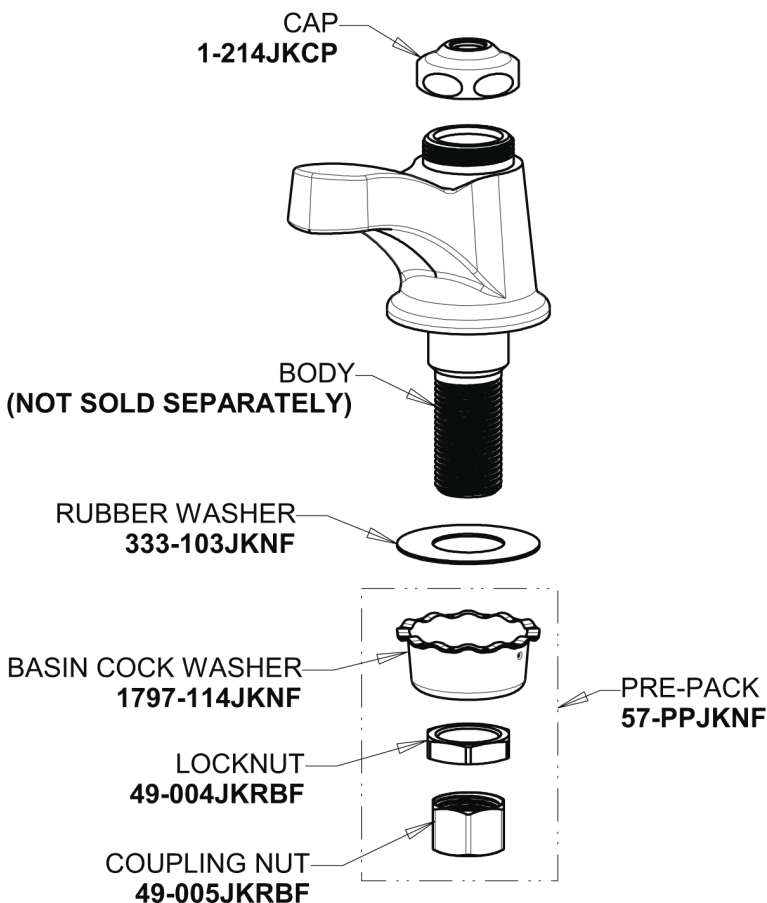

# Repair Parts

730-COLDABCP

Single Supply Cold Water Manual Sink Faucet

## Base Parts:

2.2 GPM (8.3 L/min) Softflo Aerator  
E12JKABCP

2-3/8" Lever Handle  
369-COLDJKCP

Quatern Compression Cartridge (right hand)  
1-099XTJKABNF