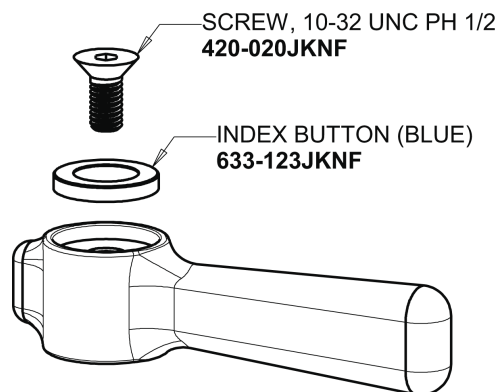

## Base Parts:

2.2 GPM (8.3 L/min) Softflo Aerator  
E12JKABCP

2-3/8" Lever Handle  
369-COLDJKCP

Quatern Compression Cartridge (right hand)  
1-099XTJKABNF