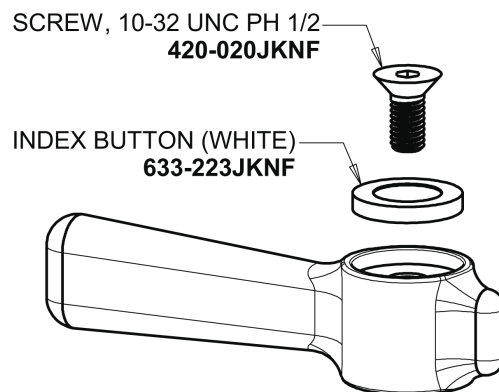

Repair Parts

730-244PLABCP

Single Supply Water Sink Faucet

CHICAGO FAUCETS®

Geberit Group

Base Parts:

2.2 GPM (8.3 L/min) Softflo Aerator
E12JKABCP

2-3/8" Lever Handle
369-PLJKCP

Klo-Self Self-Closing Cartridge with Immediate Shutoff
826-XJKABNF

For Technical Assistance:

Phone: 800-TEC-TRUE (832-8783)

Email: techsupport.us@chicagofaucets.com

2100 South Clearwater Drive

Des Plaines, IL 60018