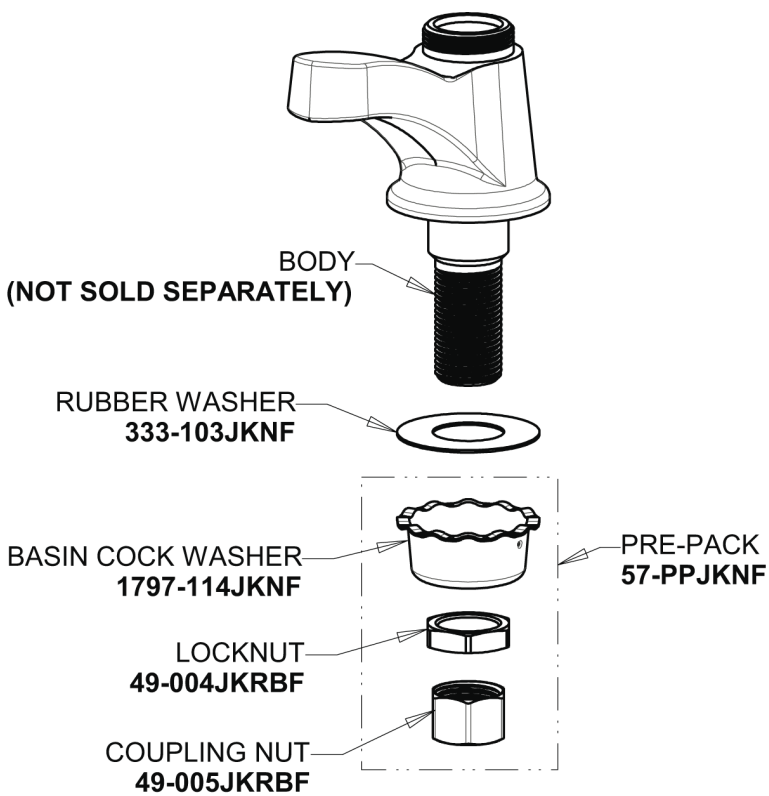

Repair Parts

730-244PLABCP

Single Supply Water Sink Faucet

CHICAGO FAUCETS®

Geberit Group

Base Parts:

2.2 GPM (8.3 L/min) Softflo Aerator
E12JKABCP

2-3/8" Lever Handle
369-PLJKCP

Klo-Self Self-Closing Cartridge with Immediate Shutoff
826-XJKABNF

For Technical Assistance:

Phone: 800-TEC-TRUE (832-8783)

Email: techsupport.us@chicagofaucets.com

2100 South Clearwater Drive

Des Plaines, IL 60018