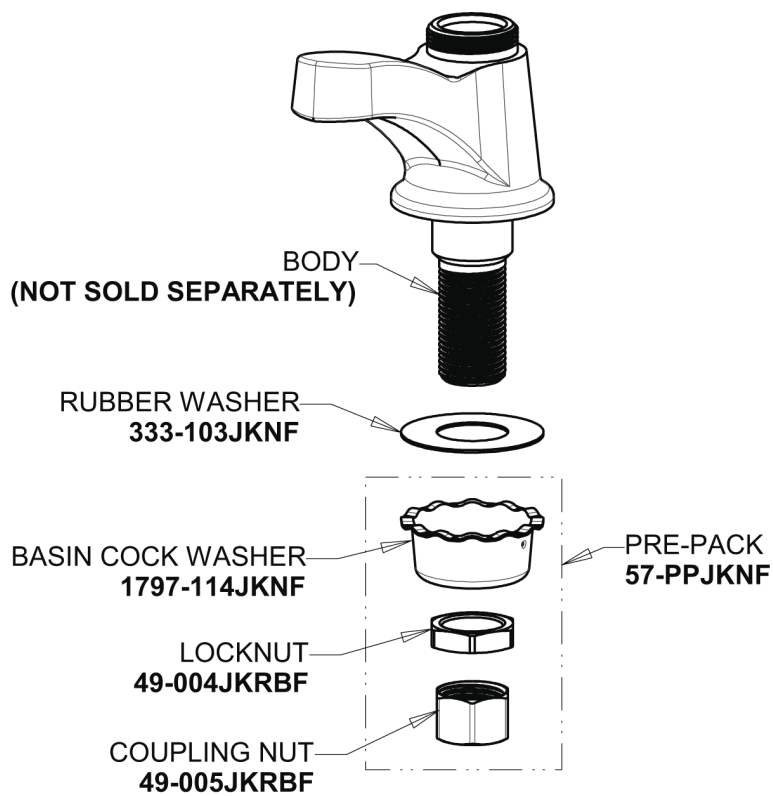

Repair Parts

701-E74PLABCP

Single Supply Water Sink Faucet

**CHICAGO
FAUCETS** 

a Geberit company

Base Parts:

1.0 GPM (3.8 L/min) Non-Aerating Laminar Outlet
E74JKABCP

3" Cross Handle with White (Plain) Index Button
633-PLJKCP

Klo-Self Self-Closing Cartridge with Immediate Shutoff
826-XJKABNF

For Technical Assistance:

Phone: 800-TEC-TRUE (832-8783)

Email: techsupport.us@chicagofaucets.com

2100 South Clearwater Drive

Des Plaines, IL 60018