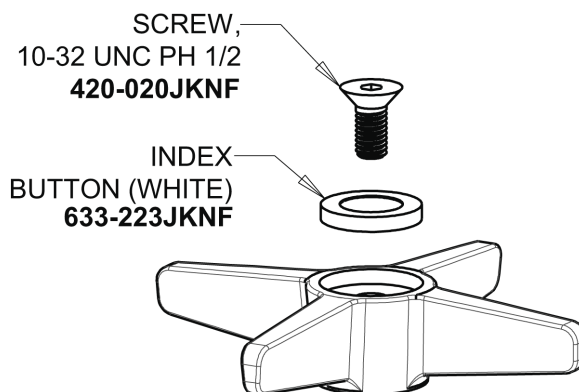

Repair Parts

701-E74PLABCP

Single Supply Water Sink Faucet

**CHICAGO
FAUCETS** 

a Geberit company

Base Parts:

1.0 GPM (3.8 L/min) Non-Aerating Laminar Outlet
E74JKABCP

3" Cross Handle with White (Plain) Index Button
633-PLJKCP

Klo-Self Self-Closing Cartridge with Immediate Shutoff
826-XJKABNF

For Technical Assistance:

Phone: 800-TEC-TRUE (832-8783)

Email: techsupport.us@chicagofaucets.com

2100 South Clearwater Drive

Des Plaines, IL 60018