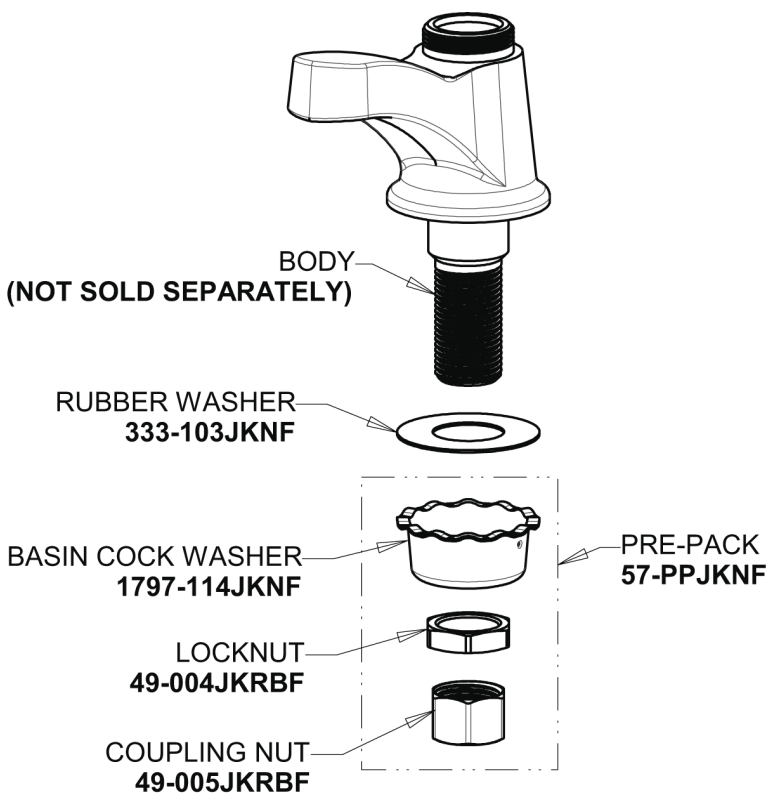

Repair Parts

701-E74HOTABCP

Single Supply Hot Water Sink Faucet

**CHICAGO
FAUCETS** 

a Geberit company

Base Parts:

1.0 GPM (3.8 L/min) Non-Aerating Laminar Outlet
E74JKABCP

3" Cross Handle with Red (Hot) Index Button
633-HOTJKCP

Klo-Self Self-Closing Cartridge with Immediate Shutoff
826-XJKABNF

For Technical Assistance:

Phone: 800-TEC-TRUE (832-8783)

Email: techsupport.us@chicagofaucets.com

2100 South Clearwater Drive

Des Plaines, IL 60018