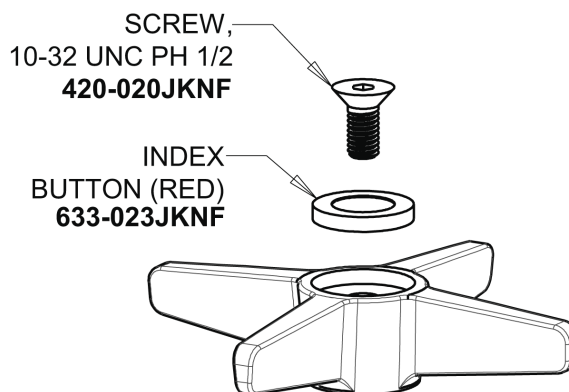

Repair Parts

701-E74HOTABCP

Single Supply Hot Water Sink Faucet

**CHICAGO
FAUCETS** 

a Geberit company

Base Parts:

1.0 GPM (3.8 L/min) Non-Aerating Laminar Outlet
E74JKABCP

3" Cross Handle with Red (Hot) Index Button
633-HOTJKCP

Klo-Self Self-Closing Cartridge with Immediate Shutoff
826-XJKABNF

For Technical Assistance:

Phone: 800-TEC-TRUE (832-8783)

Email: techsupport.us@chicagofaucets.com

2100 South Clearwater Drive

Des Plaines, IL 60018