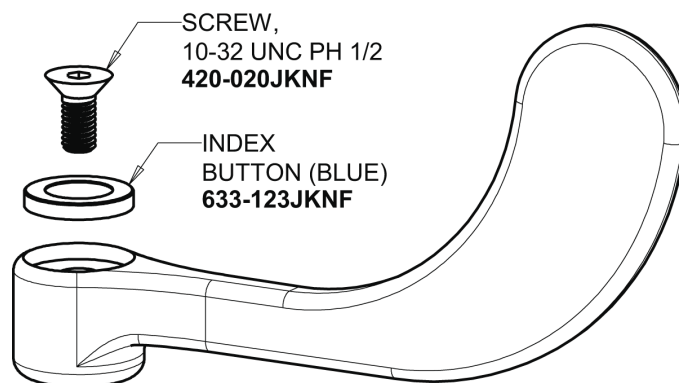

# Repair Parts

701-E74-317COLDAB

Single Supply Cold Water Sink Faucet

**CHICAGO  
FAUCETS** 

a Geberit company

## Base Parts:

1.0 GPM (3.8 L/min) Non-Aerating Laminar Outlet  
**E74JKABCP**

4" Wristblade Handle with Blue (Cold) Index Button  
**317-COLDJKCP**

Klo-Self Self-Closing Cartridge with Immediate Shutoff  
**826-XJKABNF**