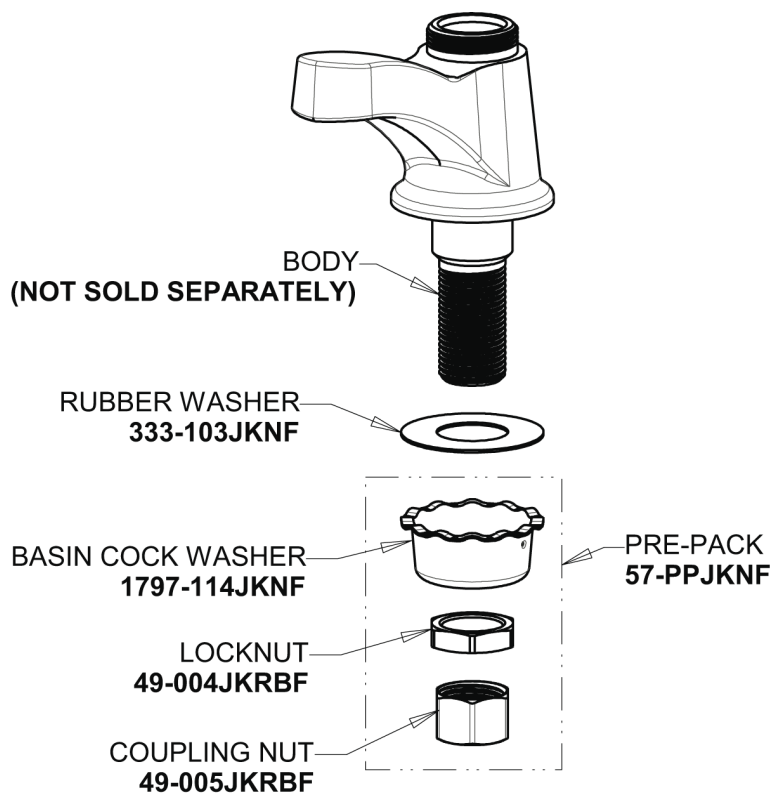

# Repair Parts

701-E74-317COLDAB

Single Supply Cold Water Sink Faucet

**CHICAGO  
FAUCETS** 

a Geberit company

## Base Parts:

1.0 GPM (3.8 L/min) Non-Aerating Laminar Outlet  
**E74JKABCP**

4" Wristblade Handle with Blue (Cold) Index Button  
**317-COLDJKCP**

Klo-Self Self-Closing Cartridge with Immediate Shutoff  
**826-XJKABNF**