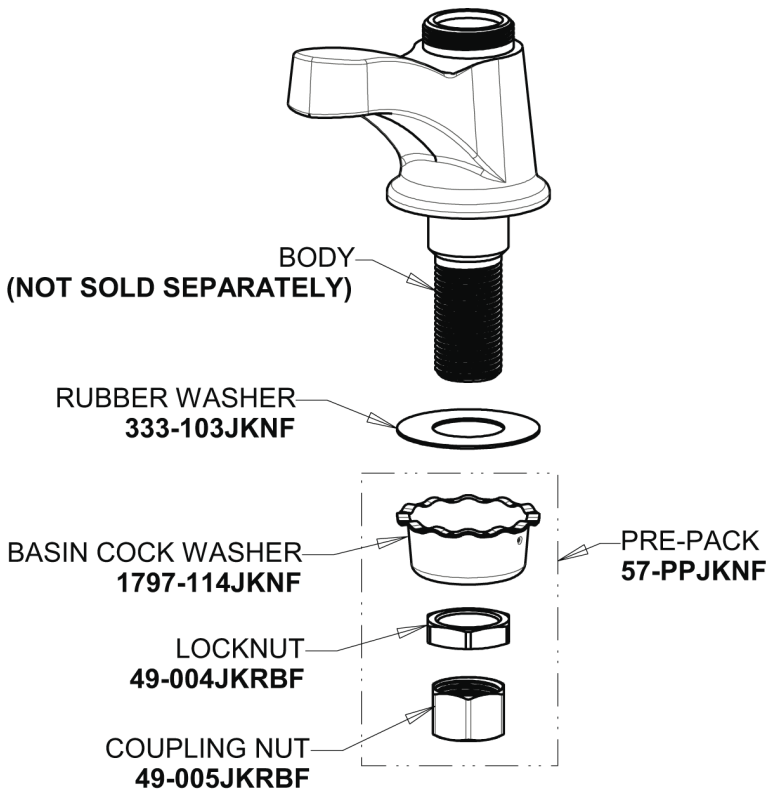

# Repair Parts

701-E70COLDABCP

Single Supply Cold Water Sink Faucet

## Base Parts:

0.5 GPM (1.9 L/min) Non-Aerating Laminar Outlet  
E70JKABCP

3" Cross Handle with Blue (Cold) Index Button  
633-COLDJKCP

Klo-Self Self-Closing Cartridge with Immediate Shutoff  
826-XJKABNF