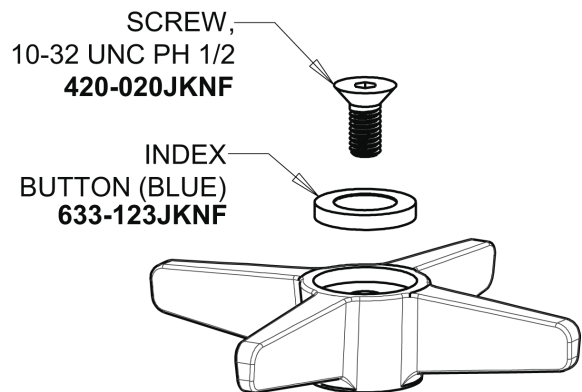

## Base Parts:

0.5 GPM (1.9 L/min) Non-Aerating Laminar Outlet  
E70JKABCP

3" Cross Handle with Blue (Cold) Index Button  
633-COLDJKCP

Klo-Self Self-Closing Cartridge with Immediate Shutoff  
826-XJKABNF