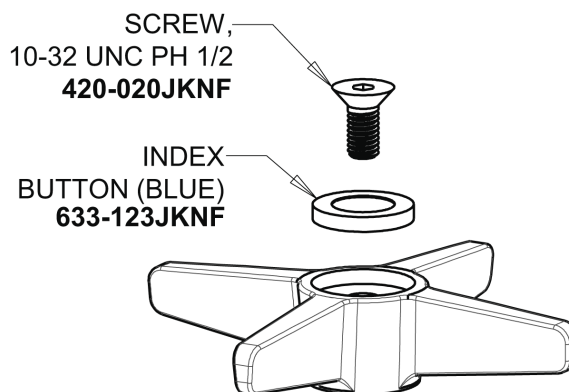

Repair Parts

701-COLDABCP

Single Supply Cold Water Sink Faucet

**CHICAGO
FAUCETS** 

a Geberit company

Base Parts:

2.2 GPM (8.3 L/min) Softflo Aerator
E12JKABCP

3" Cross Handle with Blue (Cold) Index Button
633-COLDJKCP

Klo-Self Self-Closing Cartridge with Immediate Shutoff
826-XJKABNF

For Technical Assistance:

Phone: 800-TEC-TRUE (832-8783)

Email: techsupport.us@chicagofaucets.com

2100 South Clearwater Drive

Des Plaines, IL 60018