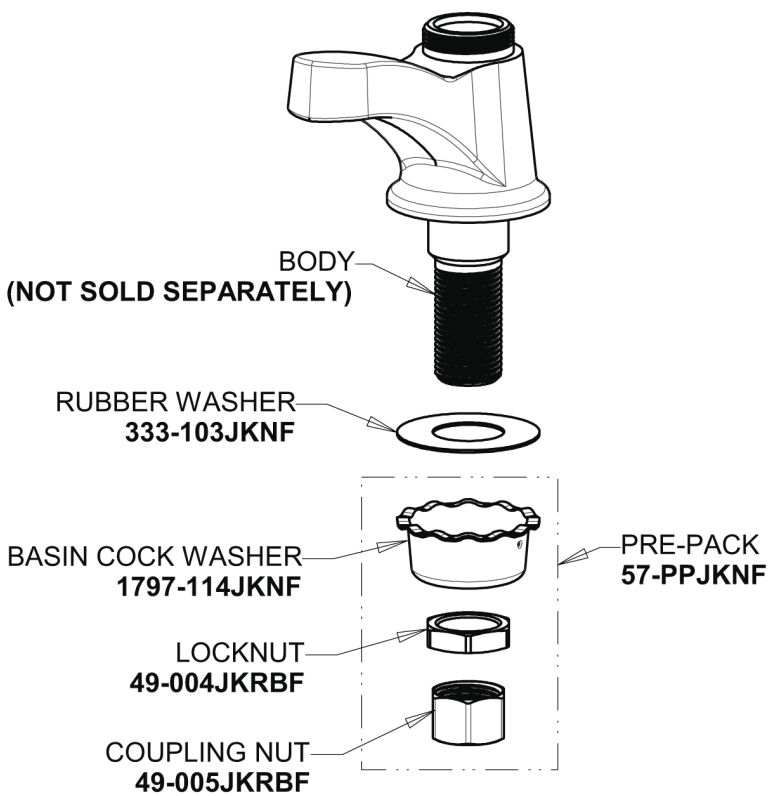

Repair Parts

701-COLDABCP

Single Supply Cold Water Sink Faucet

**CHICAGO
FAUCETS** 

a Geberit company

Base Parts:

2.2 GPM (8.3 L/min) Softflo Aerator
E12JKABCP

3" Cross Handle with Blue (Cold) Index Button
633-COLDJKCP

Klo-Self Self-Closing Cartridge with Immediate Shutoff
826-XJKABNF

For Technical Assistance:

Phone: 800-TEC-TRUE (832-8783)

Email: techsupport.us@chicagofaucets.com

2100 South Clearwater Drive

Des Plaines, IL 60018