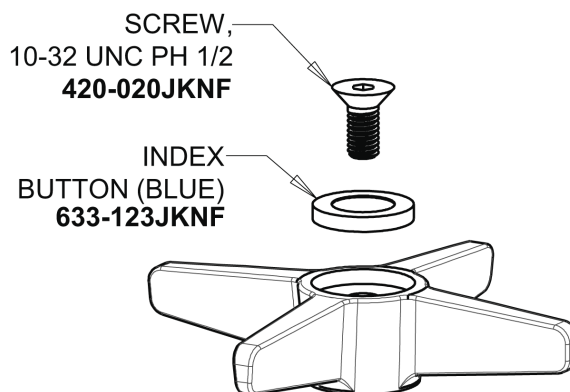

Repair Parts

700-VE64PCOLDABCP

Single Supply Cold Water Sink Faucet

CHICAGO FAUCETS®

Geberit Group

Base Parts:

1.0 GPM (3.8 L/min) Vandal Proof Non-Aerating Laminar Outlet
E64VPJKABCP

3" Cross Handle with Blue (Cold) Index Button
633-COLDJKCP