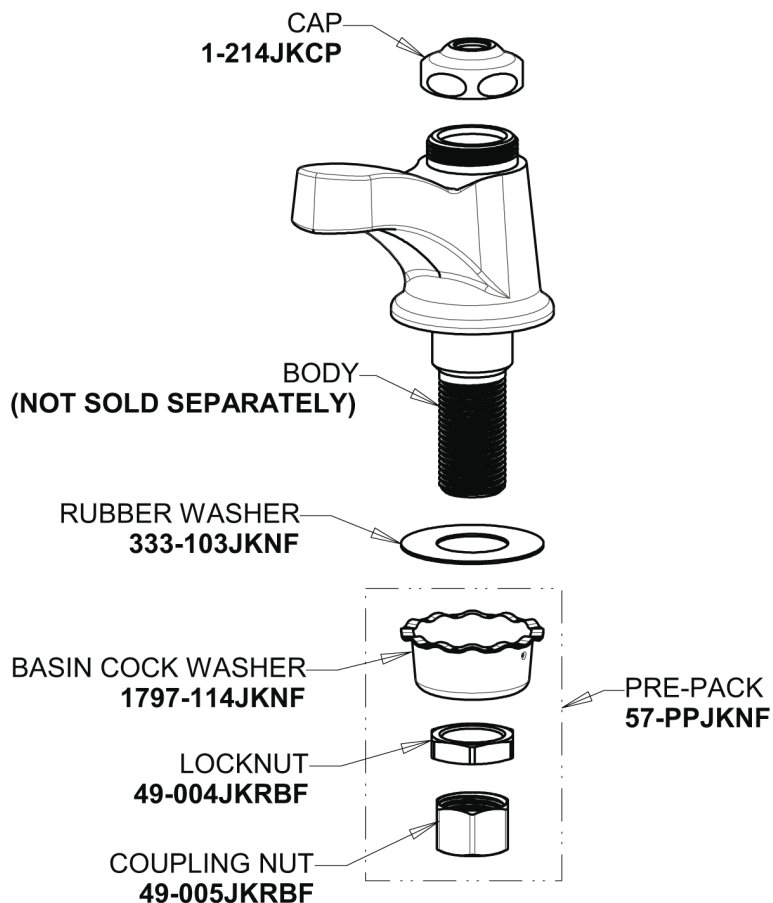

Repair Parts

700-VE64PCOLDABCP

Single Supply Cold Water Sink Faucet

CHICAGO FAUCETS®

Geberit Group

Base Parts:

1.0 GPM (3.8 L/min) Vandal Proof Non-Aerating Laminar Outlet
E64VPJKABCP

3" Cross Handle with Blue (Cold) Index Button
633-COLDJKCP