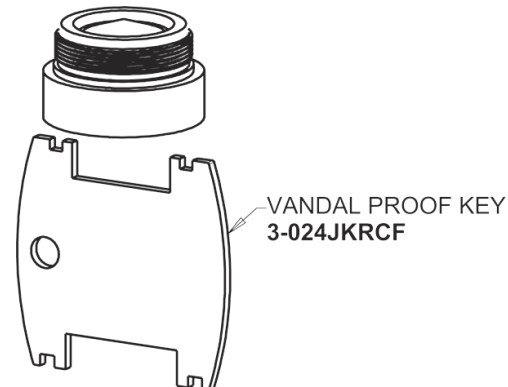

Repair Parts

700-VE64PCOLDABCP

Single Supply Cold Water Sink Faucet

CHICAGO FAUCETS®

Geberit Group

Base Parts:

1.0 GPM (3.8 L/min) Vandal Proof Non-Aerating Laminar Outlet
E64VPJKABCP

3" Cross Handle with Blue (Cold) Index Button
633-COLDJKCP