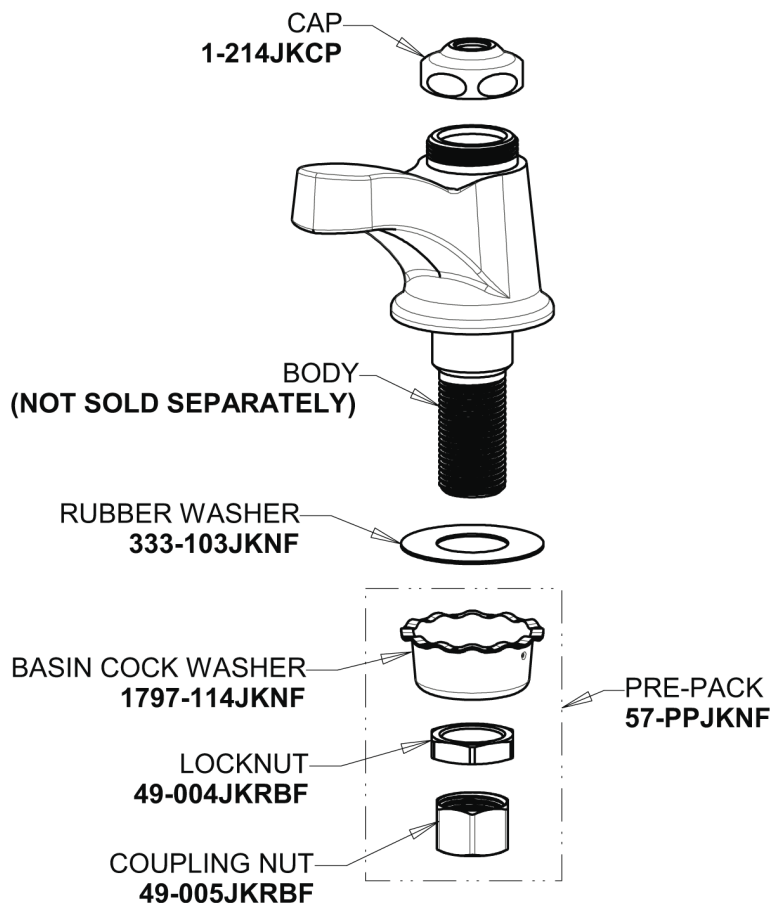

Repair Parts

700-E74LEHAB

Single Supply Water Sink Faucet

CHICAGO FAUCETS®

Geberit Group

Base Parts:

1.0 GPM (3.8 L/min) Non-Aerating Laminar Outlet
E74JKABCP

Quartum Compression Cartridge (left hand)
1-100XTJKABNF

For Technical Assistance:

Phone: 800-TEC-TRUE (832-8783)

Email: techsupport.us@chicagofaucets.com

2100 South Clearwater Drive

Des Plaines, IL 60018

Phone: 847-803-5000

chicagofaucets.com