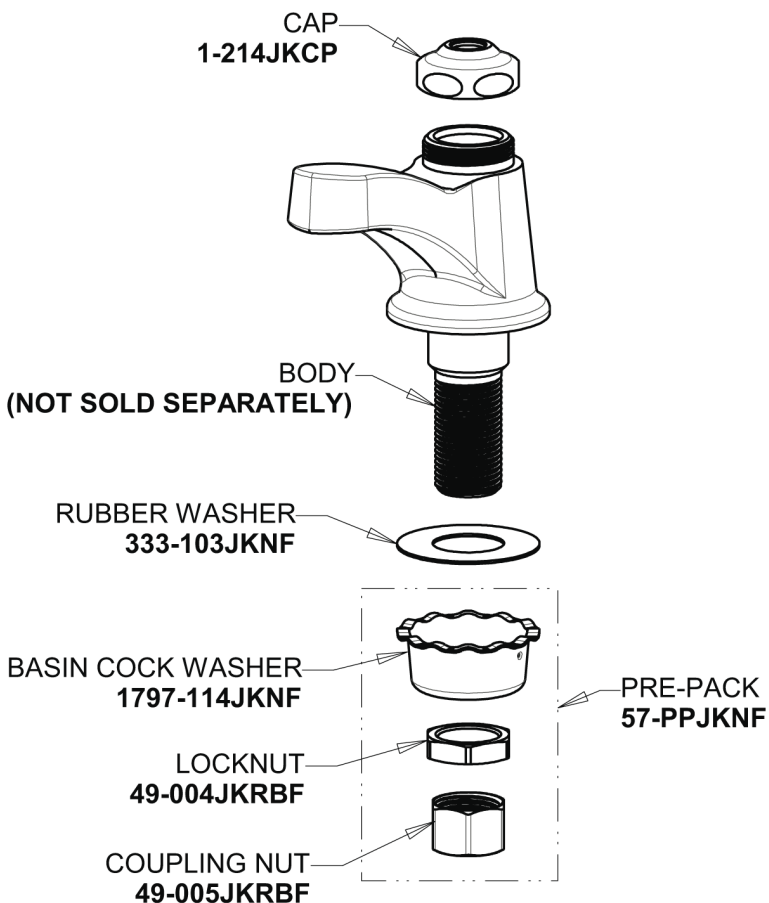

Repair Parts

700-E74-317COLDAB

Single Supply Cold Water Sink Faucet

CHICAGO FAUCETS®

Geberit Group

Base Parts:

1.0 GPM (3.8 L/min) Non-Aerating Laminar Outlet
E74JKABCP

4" Wristblade Handle with Blue (Cold) Index Button
317-COLDJKCP

Quatern Compression Cartridge (right hand)
1-099XTJKABNF

For Technical Assistance:

Phone: 800-TEC-TRUE (832-8783)

Email: techsupport.us@chicagofaucets.com

2100 South Clearwater Drive

Des Plaines, IL 60018

Phone: 847-803-5000