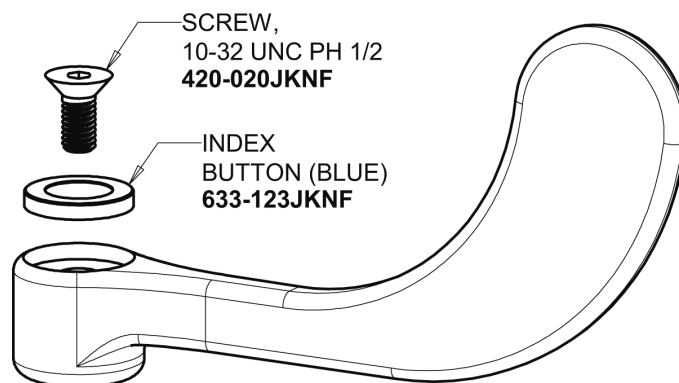

Repair Parts

700-E74-317COLDAB

Single Supply Cold Water Sink Faucet

CHICAGO FAUCETS®

Geberit Group

Base Parts:

1.0 GPM (3.8 L/min) Non-Aerating Laminar Outlet
E74JKABCP

4" Wristblade Handle with Blue (Cold) Index Button
317-COLDJKCP

Quatern Compression Cartridge (right hand)
1-099XTJKABNF

For Technical Assistance:

Phone: 800-TEC-TRUE (832-8783)

Email: techsupport.us@chicagofaucets.com

2100 South Clearwater Drive

Des Plaines, IL 60018

Phone: 847-803-5000