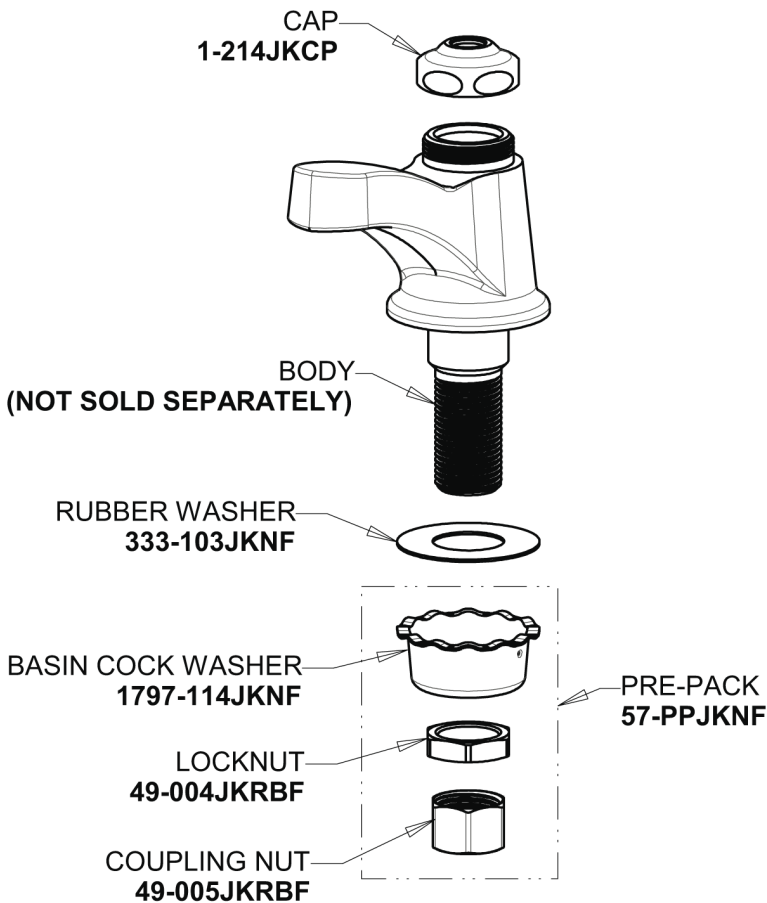

Repair Parts

700-E70PRABCP

Two Single Supply Hot and Cold Water Sink Faucets

CHICAGO FAUCETS®

Geberit Group

Base Parts:

0.5 GPM (1.9 L/min) Non-Aerating Laminar Outlet
E70JKABCP

3" Cross Handle (pair)
633-PRJKCP

Quatern Compression Cartridge (pair)
1-099XTJKABNF (right)
1-100XTJKABNF (left)

For Technical Assistance:

Phone: 800-TEC-TRUE (832-8783)

Email: techsupport.us@chicago faucets.com

2100 South Clearwater Drive