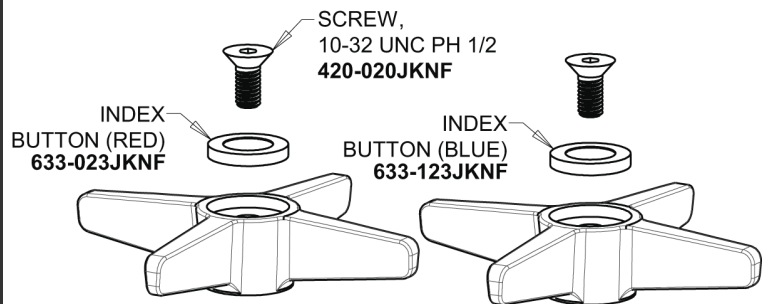

Repair Parts

700-E70PRABCP

Two Single Supply Hot and Cold Water Sink Faucets

CHICAGO FAUCETS®

Geberit Group

Base Parts:

0.5 GPM (1.9 L/min) Non-Aerating Laminar Outlet
E70JKABCP

3" Cross Handle (pair)
633-PRJKCP

Quatern Compression Cartridge (pair)
1-099XTJKABNF (right)
1-100XTJKABNF (left)

For Technical Assistance:

Phone: 800-TEC-TRUE (832-8783)

Email: techsupport.us@chicago faucets.com

2100 South Clearwater Drive