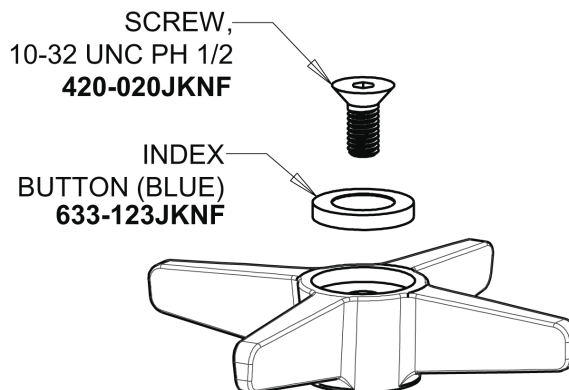

# Repair Parts

700-E70HOTABCP

Single Supply Hot Water Sink Faucet

**CHICAGO  
FAUCETS**

a Geberit company

## Base Parts:

0.5 GPM (1.9 L/min) Non-Aerating Laminar Outlet  
E70JKABCP

3" Cross Handle with Blue (Cold) Index Button  
633-COLDJKCP

Quatern Compression Cartridge (left hand)  
1-100XTJKABNF