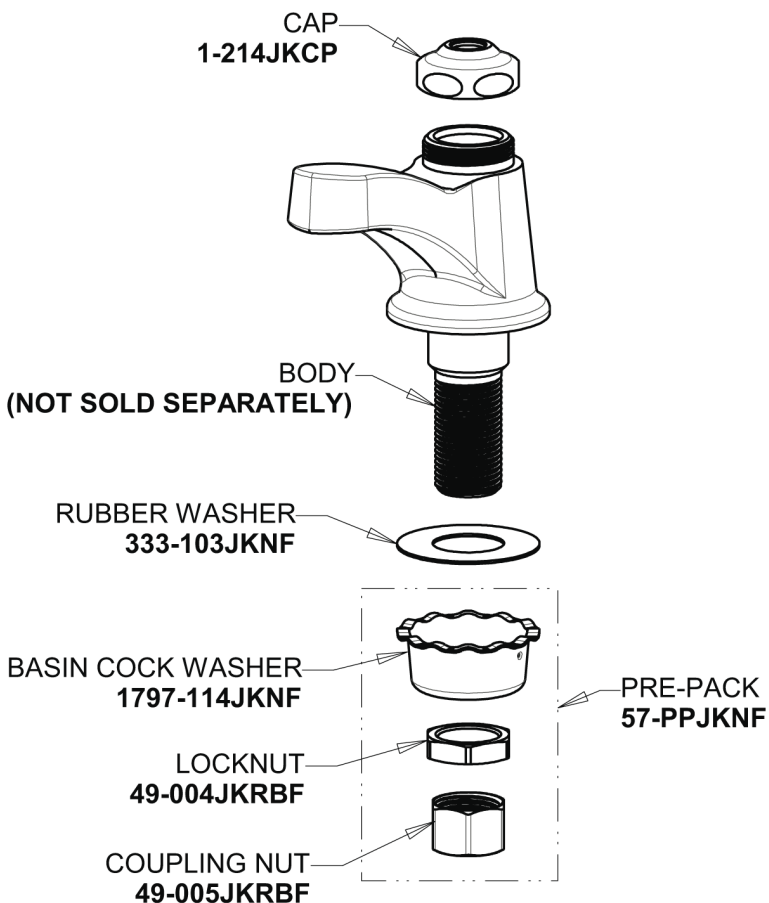

# Repair Parts

700-E70HOTABCP

Single Supply Hot Water Sink Faucet

**CHICAGO  
FAUCETS**

a Geberit company

## Base Parts:

0.5 GPM (1.9 L/min) Non-Aerating Laminar Outlet  
E70JKABCP

3" Cross Handle with Blue (Cold) Index Button  
633-COLDJKCP

Quatern Compression Cartridge (left hand)  
1-100XTJKABNF