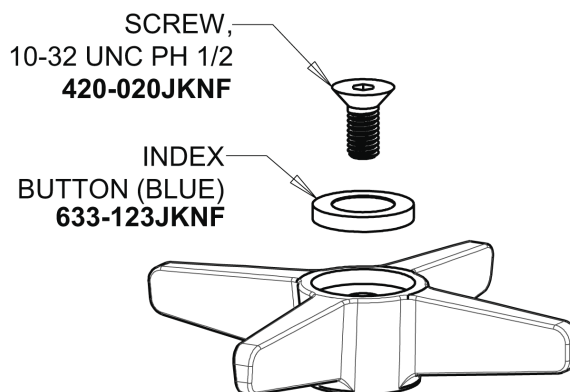

Repair Parts

700-E39COLDABCP

Single Supply Cold Water Sink Faucet

CHICAGO FAUCETS®

Geberit Group

Base Parts:

0.35 GPM (1.3 L/min) Econo-Flo Non-Aerating Outlet
E39JKABCP

3" Cross Handle with Blue (Cold) Index Button
633-COLDJKCP