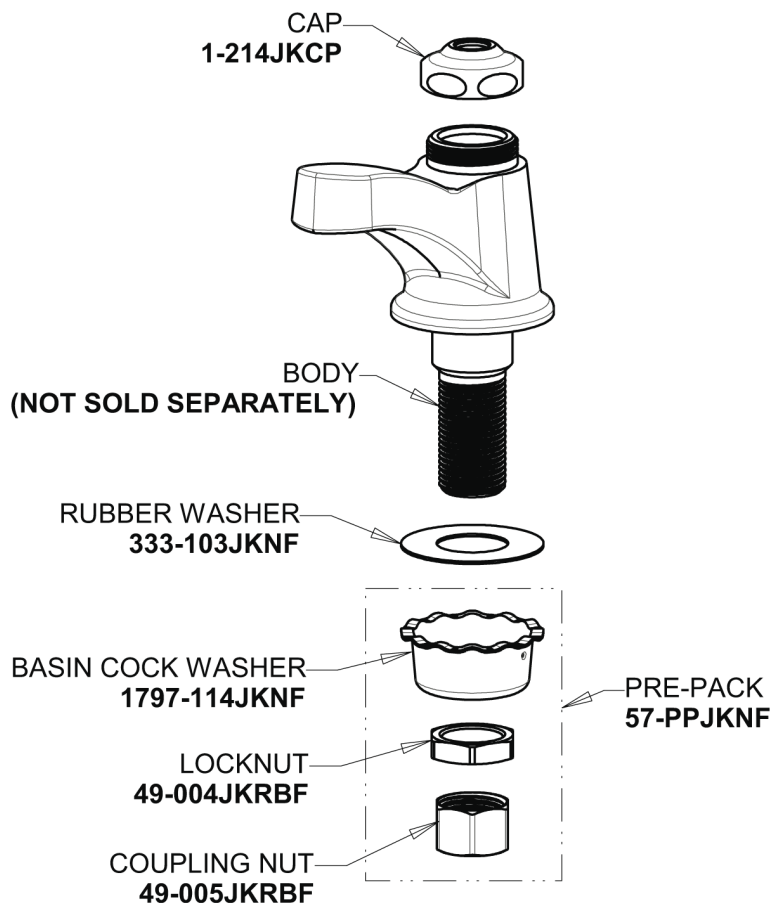

Repair Parts

700-E39COLDABCP

Single Supply Cold Water Sink Faucet

CHICAGO FAUCETS®

Geberit Group

Base Parts:

0.35 GPM (1.3 L/min) Econo-Flo Non-Aerating Outlet
E39JKABCP

3" Cross Handle with Blue (Cold) Index Button
633-COLDJKCP