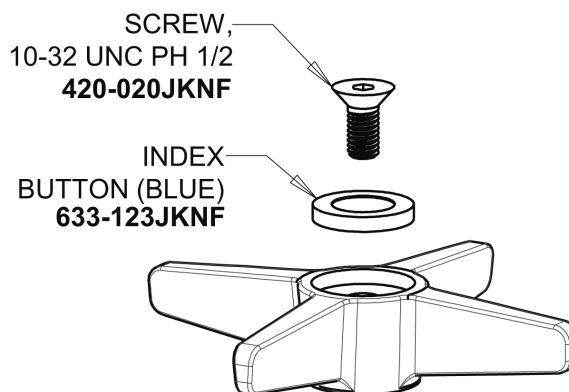

Repair Parts

700-COLDABCP

Single Supply Cold Water Sink Faucet

CHICAGO FAUCETS®

Geberit Group

Base Parts:

2.2 GPM (8.3 L/min) Softflo Aerator
E12JKABCP

3" Cross Handle with Blue (Cold) Index Button
633-COLDJKCP