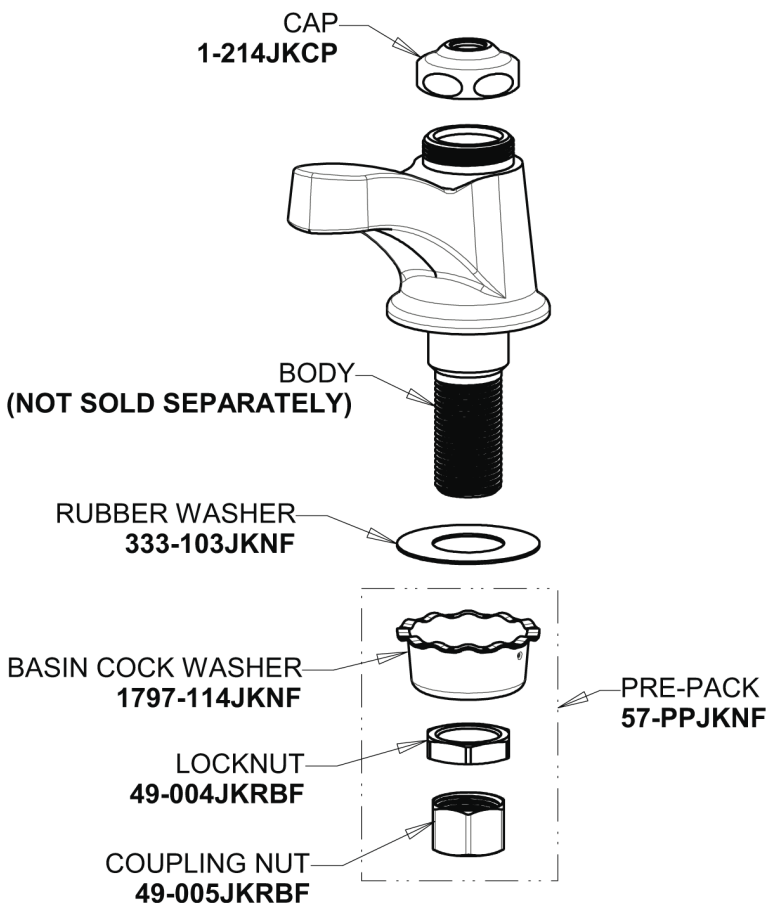

Repair Parts

700-COLDABCP

Single Supply Cold Water Sink Faucet

CHICAGO FAUCETS®

Geberit Group

Base Parts:

2.2 GPM (8.3 L/min) Softflo Aerator
E12JKABCP

3" Cross Handle with Blue (Cold) Index Button
633-COLDJKCP

Quatern Compression Cartridge (left hand)
1-100XTJKABNF

For Technical Assistance:

Phone: 800-TEC-TRUE (832-8783)

Email: techsupport.us@chicagofaucets.com

2100 South Clearwater Drive

Des Plaines, IL 60018

Phone: 847-803-5000