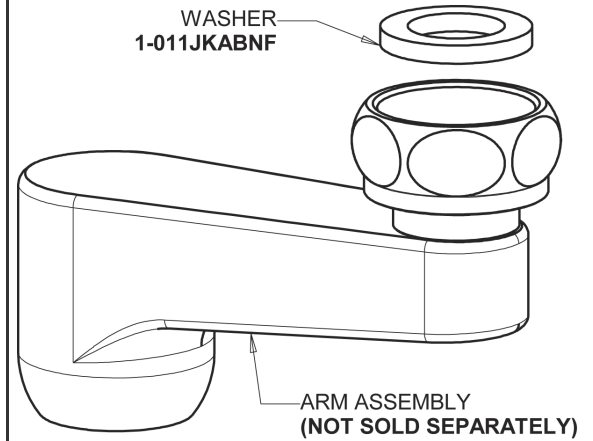

Repair Parts

540-LDLESXKCAB

CHICAGO FAUCETS®

Geberit Group

Base Parts:

2-1/2" Offset Inlet Supply Arm HJKABCP

Ceramic 1/4-Turn Cartridge with Check Valve (pair) 1-099XKCJKABNF (right) 1-100XKCJKABNF (left)

2-3/8" Lever Handle 369-PRJKCP