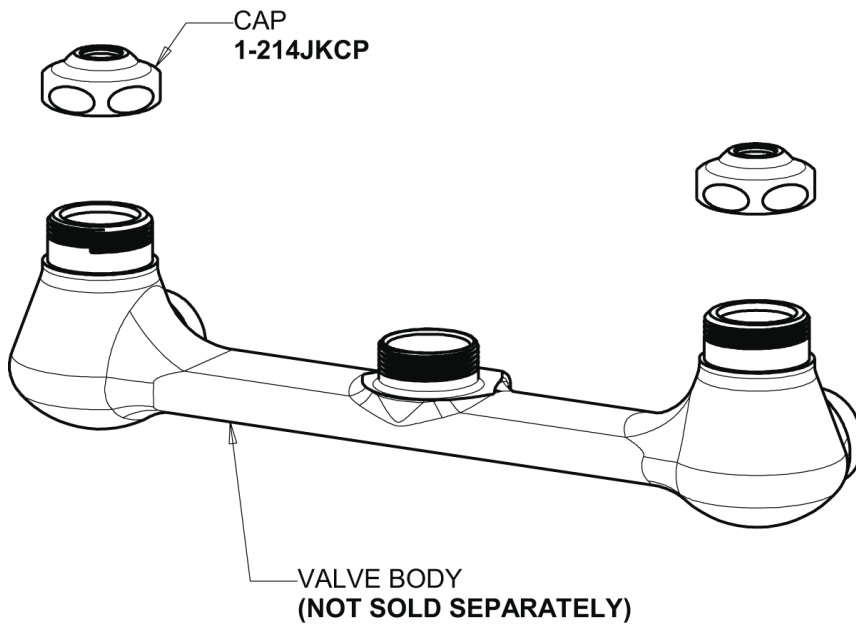

Repair Parts

540-LDLESXKCAB

CHICAGO FAUCETS®

Geberit Group

Base Parts:

2-1/2" Offset Inlet Supply Arm HJKABCP

Ceramic 1/4-Turn Cartridge with Check Valve (pair) 1-099XKCJKABNF (right) 1-100XKCJKABNF (left)

2-3/8" Lever Handle 369-PRJKCP