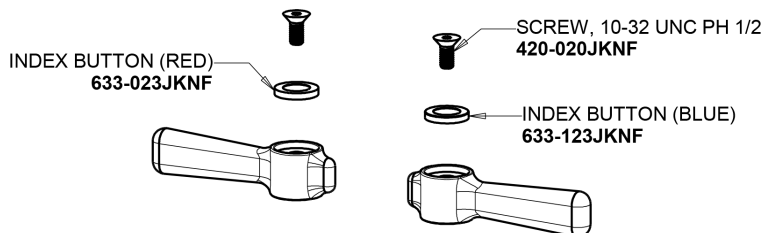

Repair Parts

527-XKABCP

Hot and Cold Water Sink Faucet

a Geberit company

Base for 527 Series Fittings

Base Parts:

2-3/8" Lever Handle
369-PRJKCP

6-1/4" Rigid / Swing Double-Bend Spout
DB6AJKABCP

Full Flow Outlet
E1JKABRCF

Quatern Compression Cartridge (pair)
1-099XTJKABNF (right)
1-100XTJKABNF (left)

For Technical Assistance:

Phone: 800-TEC-TRUE (832-8783)

Email: techsupport.us@chicagofaucets.com