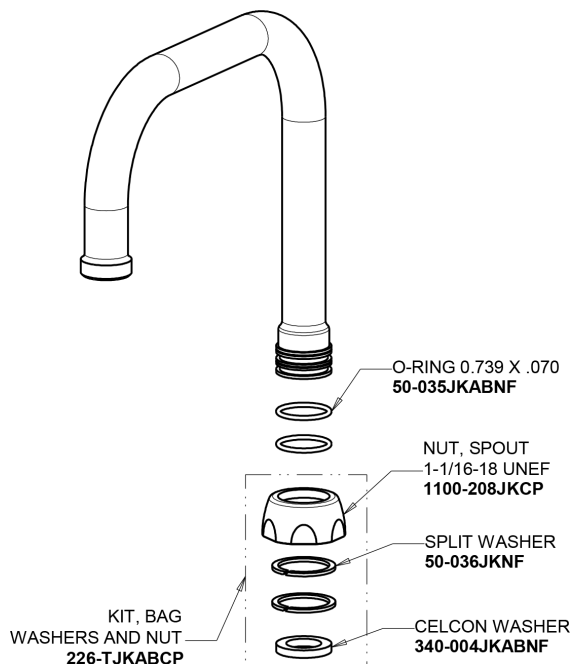

Repair Parts

527-XKABCP

Hot and Cold Water Sink Faucet

a Geberit company

Base for 527 Series Fittings

Base Parts:

2-3/8" Lever Handle
369-PRJKCP

6-1/4" Rigid / Swing Double-Bend Spout
DB6AJKABCP

Full Flow Outlet
E1JKABRCF

Quatern Compression Cartridge (pair)
1-099XTJKABNF (right)
1-100XTJKABNF (left)

For Technical Assistance:

Phone: 800-TEC-TRUE (832-8783)

Email: techsupport.us@chicagofaucets.com

2100 South Clearwater Drive
Des Plaines, IL 60018
Phone: 847-803-5000
chicagofaucets.com

Repair Parts

527-XKABCP

Hot and Cold Water Sink Faucet

a Geberit company

2-3/8" Lever Handle
369-PRJKCP

Full Flow Outlet
E1JKABRCF