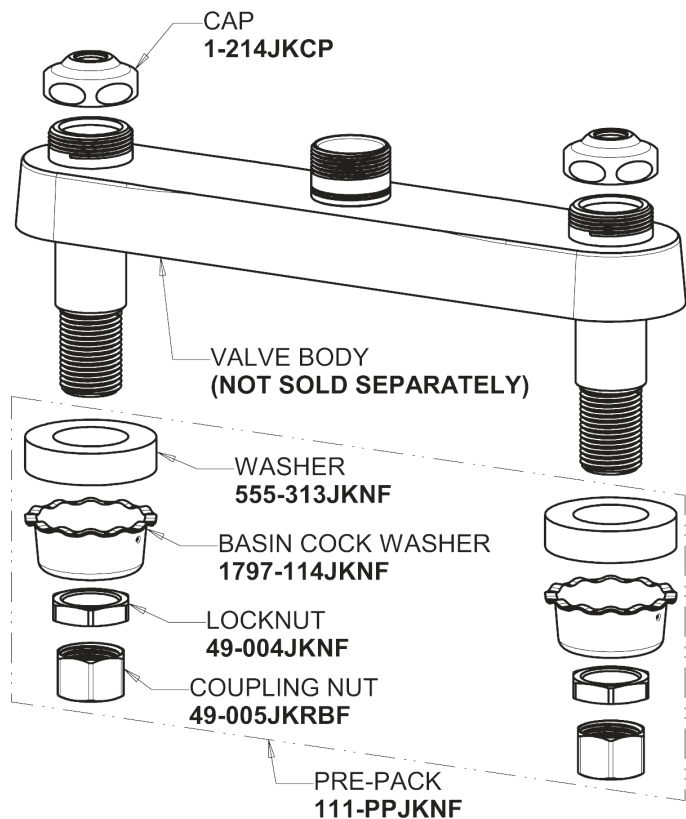

Repair Parts

527-XKABCP

Hot and Cold Water Sink Faucet

a Geberit company

Base for 527 Series Fittings

Base Parts:

2-3/8" Lever Handle
369-PRJKCP

6-1/4" Rigid / Swing Double-Bend Spout
DB6AJKABCP

Full Flow Outlet
E1JKABRCF

Quatern Compression Cartridge (pair)
1-099XTJKABNF (right)
1-100XTJKABNF (left)

For Technical Assistance:

Phone: 800-TEC-TRUE (832-8783)

Email: techsupport.us@chicagofaucets.com

2100 South Clearwater Drive
Des Plaines, IL 60018
Phone: 847-803-5000
chicagofaucets.com

Repair Parts

527-XKABCP

Hot and Cold Water Sink Faucet

a Geberit company

2-3/8" Lever Handle
369-PRJKCP

Full Flow Outlet
E1JKABRCF