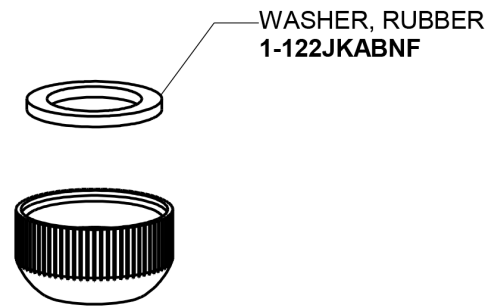

Repair Parts

527-L12E1ABCP

Hot and Cold Water Sink Faucet

**CHICAGO
FAUCETS**

a Geberit company

Base for 527 Series Fittings

Base Parts:

12" L Type Swing Spout
L12LEOJKAB

Full Flow Outlet
E1JKABRCF

2-3/8" Lever Handle
369-PRJKCP

Quatern Compression Cartridge (pair)
1-099XTJKABNF (right)
1-100XTJKABNF (left)

For Technical Assistance:

Phone: 800-TEC-TRUE (832-8783)

Email: techsupport.us@chicagofaucets.com

a Geberit company

2-3/8" Lever Handle
369-PRJKCP

Full Flow Outlet
E1JKABRCF

Quartern Compression Cartridge (pair)
1-099XTJKABNF (right)
1-100XTJKABNF (left)

For Technical Assistance:

Phone: 800-TEC-TRUE (832-8783)