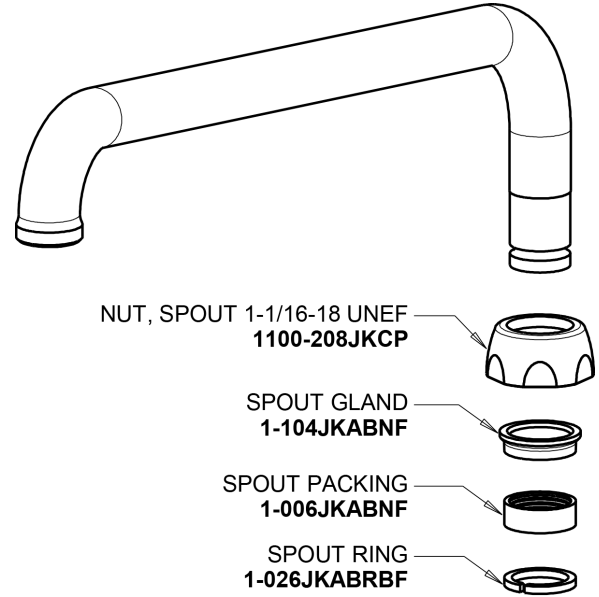

Repair Parts

527-L12E1ABCP

Hot and Cold Water Sink Faucet

**CHICAGO
FAUCETS**

a Geberit company

Base for 527 Series Fittings

Base Parts:

12" L Type Swing Spout
L12LEOJKAB

Full Flow Outlet
E1JKABRCF

2-3/8" Lever Handle
369-PRJKCP

Quatern Compression Cartridge (pair)
1-099XTJKABNF (right)
1-100XTJKABNF (left)

For Technical Assistance:

Phone: 800-TEC-TRUE (832-8783)

Email: techsupport.us@chicagofaucets.com

a Geberit company

2-3/8" Lever Handle
369-PRJKCP

Full Flow Outlet
E1JKABRCF

Quartern Compression Cartridge (pair)
1-099XTJKABNF (right)
1-100XTJKABNF (left)

For Technical Assistance:

Phone: 800-TEC-TRUE (832-8783)