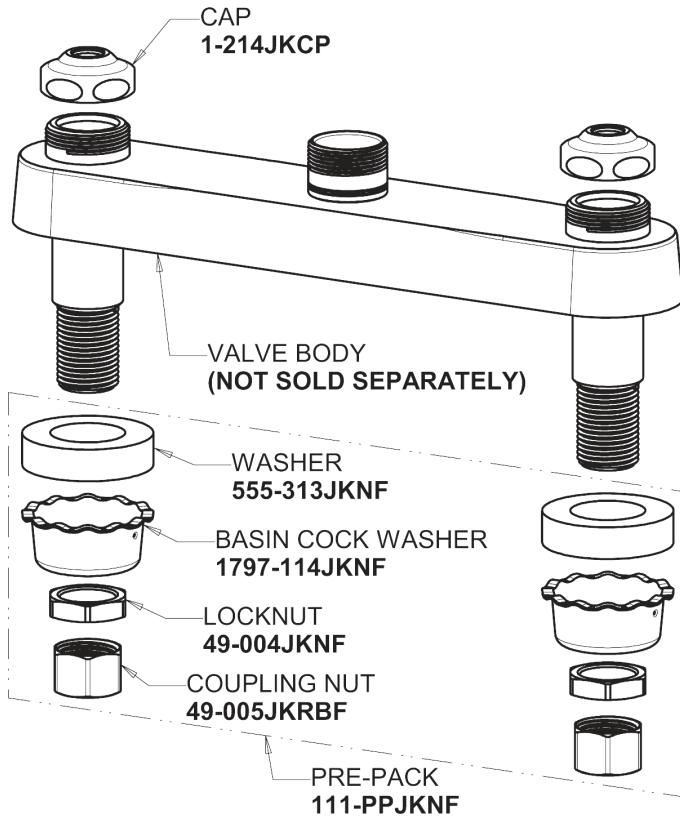

Repair Parts

527-L12E1ABCP

Hot and Cold Water Sink Faucet

**CHICAGO
FAUCETS**

a Geberit company

Base for 527 Series Fittings

Base Parts:

12" L Type Swing Spout
L12LEOJKAB

Full Flow Outlet
E1JKABRCF

2-3/8" Lever Handle
369-PRJKCP

Quatern Compression Cartridge (pair)
1-099XTJKABNF (right)
1-100XTJKABNF (left)

For Technical Assistance:

Phone: 800-TEC-TRUE (832-8783)

Email: techsupport.us@chicagofaucets.com

a Geberit company

2-3/8" Lever Handle
369-PRJKCP

Full Flow Outlet
E1JKABRCF

Quartern Compression Cartridge (pair)
1-099XTJKABNF (right)
1-100XTJKABNF (left)

For Technical Assistance:

Phone: 800-TEC-TRUE (832-8783)