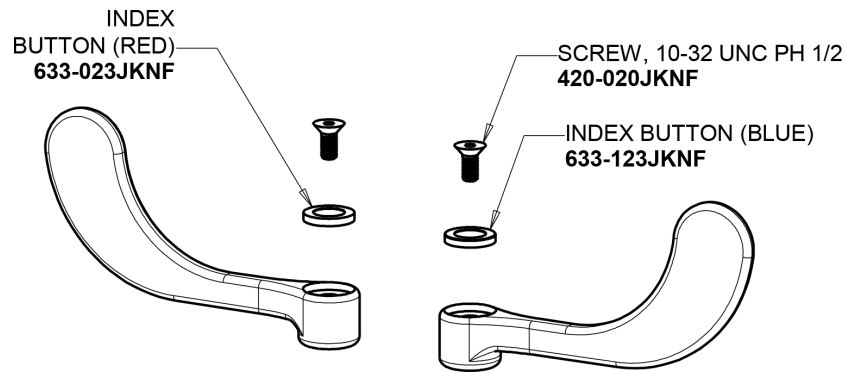

4" Wristblade Handle
317-PRJKCP

Quatern Compression Cartridge (pair)

1-099XTJKABNF (right)

1-100XTJKABNF (left)

2.2 GPM (8.3 L/min) Aerator
E3JKABCP

For Technical Assistance:

Phone: 800-TEC-TRUE (832-8783)

Email: techsupport.us@chicago faucets.com

2100 South Clearwater Drive

Des Plaines, IL 60018

Phone: 847-803-5000

chicago faucets.com

Repair Parts

527-GN8AE3-317ABCP

Hot and Cold Water Sink Faucet

CHICAGO FAUCETS®

Geberit Group

4" Wristblade Handle
317-PRJKCP

2.2 GPM (8.3 L/min) Aerator
E3JKABCP

Quatern Compression Cartridge (pair)
1-099XTJKABNF (right)
1-100XTJKABNF (left)

For Technical Assistance:

Phone: 800-TEC-TRUE (832-8783)