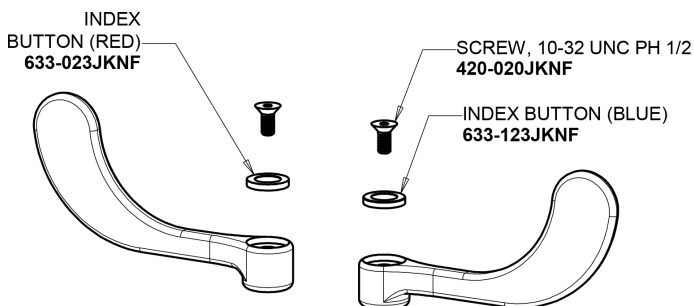

Repair Parts

527-GN8AE3-317ABCP

Hot and Cold Water Sink Faucet

CHICAGO FAUCETS®

Geberit Group

Base for 527 Series Fittings

Base Parts:

8" Rigid / Swing Gooseneck Spout
GN8AJKABCP

4" Wristblade Handle
317-PRJKCP

Quatern Compression Cartridge (pair)

1-099XTJKABNF (right)

1-100XTJKABNF (left)

2.2 GPM (8.3 L/min) Aerator
E3JKABCP

For Technical Assistance:

Phone: 800-TEC-TRUE (832-8783)

Email: techsupport.us@chicago faucets.com

Geberit Group

4" Wristblade Handle
317-PRJKCP

2.2 GPM (8.3 L/min) Aerator
E3JKABCP

Quatern Compression Cartridge (pair)
1-099XTJKABNF (right)
1-100XTJKABNF (left)

For Technical Assistance:

Phone: 800-TEC-TRUE (832-8783)