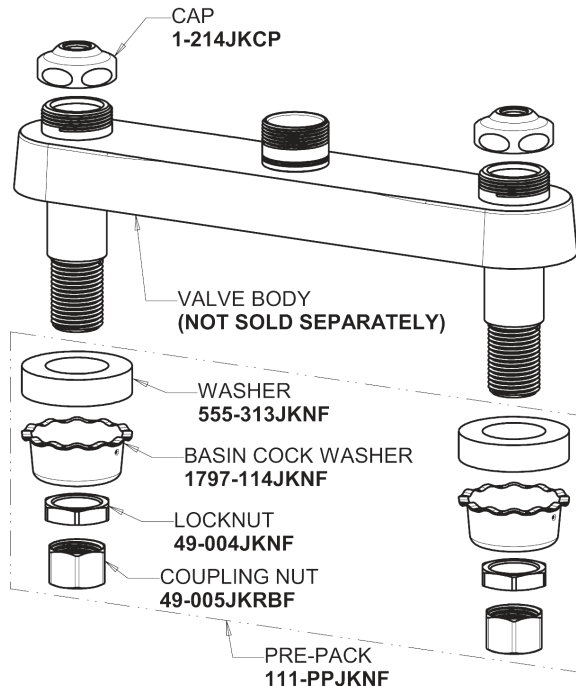

Repair Parts

527-GN8AE3-317ABCP

Hot and Cold Water Sink Faucet

CHICAGO FAUCETS®

Geberit Group

Base for 527 Series Fittings

Base Parts:

8" Rigid / Swing Gooseneck Spout
GN8AJKABCP

4" Wristblade Handle
317-PRJKCP

Quatern Compression Cartridge (pair)

1-099XTJKABNF (right)

1-100XTJKABNF (left)

2.2 GPM (8.3 L/min) Aerator
E3JKABCP

For Technical Assistance:

Phone: 800-TEC-TRUE (832-8783)

Email: techsupport.us@chicago faucets.com

Geberit Group

4" Wristblade Handle
317-PRJKCP

2.2 GPM (8.3 L/min) Aerator
E3JKABCP

Quatern Compression Cartridge (pair)
1-099XTJKABNF (right)
1-100XTJKABNF (left)

For Technical Assistance:

Phone: 800-TEC-TRUE (832-8783)