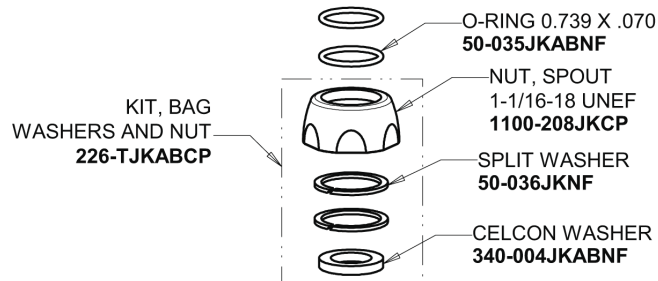

Repair Parts

527-GN8AE3-317ABCP

Hot and Cold Water Sink Faucet

CHICAGO FAUCETS®

Geberit Group

Base for 527 Series Fittings

Base Parts:

8" Rigid / Swing Gooseneck Spout
GN8AJKABCP

4" Wristblade Handle
317-PRJKCP

Quatern Compression Cartridge (pair)

1-099XTJKABNF (right)

1-100XTJKABNF (left)

2.2 GPM (8.3 L/min) Aerator
E3JKABCP

For Technical Assistance:

Phone: 800-TEC-TRUE (832-8783)

Email: techsupport.us@chicago faucets.com