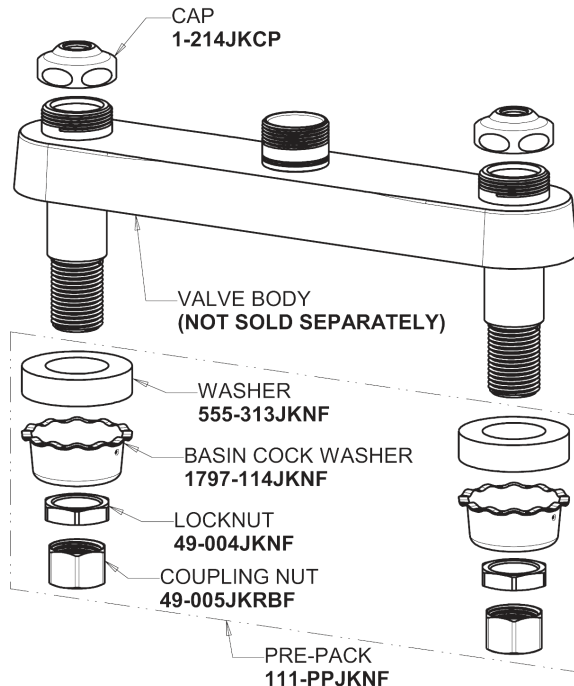

Repair Parts

527-GN2AE1ABCP

Hot and Cold Water Sink Faucet

CHICAGO FAUCETS®

Geberit Group

Base for 527 Series Fittings

Base Parts:

2-3/8" Lever Handle

369-PRJKCP

Quatern Compression Cartridge (pair)

1-099XTJKABNF (right)

1-100XTJKABNF (left)

5-1/4" Rigid / Swing Gooseneck Spout

GN2AJKABCP

Full Flow Outlet

E1JKABRCF

527-GN2AE1ABCP

Hot and Cold Water Sink Faucet

CHICAGO FAUCETS®

Geberit Group

2-3/8" Lever Handle
369-PRJKCP

Full Flow Outlet
E1JKABRCF

Quatern Compression Cartridge (pair)
1-099XTJKABNF (right)
1-100XTJKABNF (left)