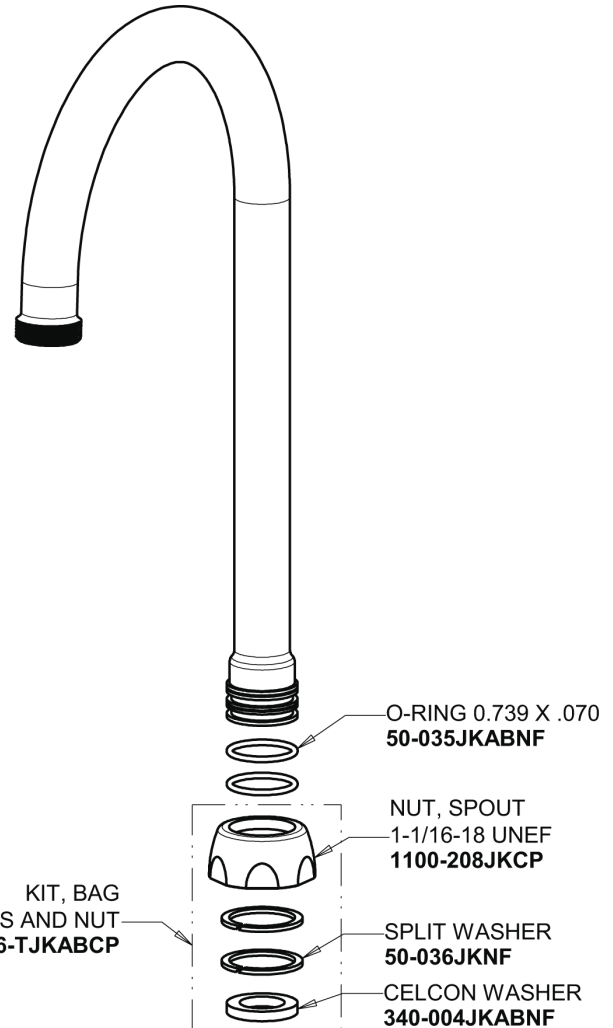

Repair Parts

527-GN2AE1ABCP

Hot and Cold Water Sink Faucet

CHICAGO FAUCETS®

Geberit Group

Base for 527 Series Fittings

Base Parts:

2-3/8" Lever Handle

369-PRJKCP

Quatern Compression Cartridge (pair)

1-099XTJKABNF (right)

1-100XTJKABNF (left)

5-1/4" Rigid / Swing Gooseneck Spout

GN2AJKABCP

Full Flow Outlet

E1JKABRCF

527-GN2AE1ABCP

Hot and Cold Water Sink Faucet

CHICAGO FAUCETS®

Geberit Group

2-3/8" Lever Handle
369-PRJKCP

Full Flow Outlet
E1JKABRCF

Quatern Compression Cartridge (pair)
1-099XTJKABNF (right)
1-100XTJKABNF (left)