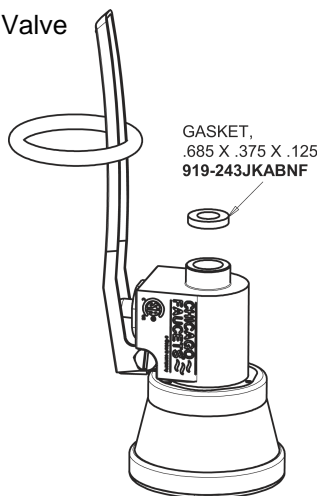

Repair Parts

527-919STFXKCABCP

Deck Mounted Pre-Rinse Fitting

**CHICAGO
FAUCETS**

a Geberit company

Pre-Rinse Riser 919-SABCP

Pre-Rinse Spray Valve 99TFAB

Base for 527 Series Fittings Base Parts:

Ceramic 1/4-Turn Cartridge with Check Valve (pair) 1-099XKCJKABNF (right) 1-100XKCJKABNF (left)

2-3/8" Lever Handle 369-PRJKCP

For Technical Assistance:

Phone: 800-TEC-TRUE (832-8783)

Email: techsupport.us@chicago faucets.com