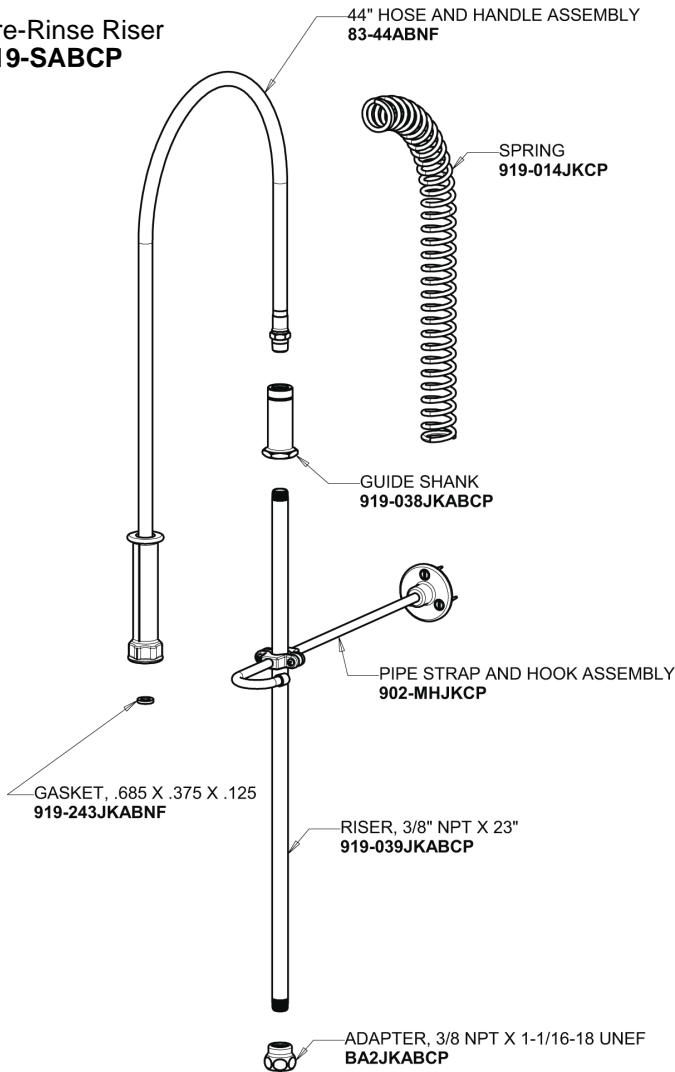

Repair Parts

527-919STFXKCABCP

Deck Mounted Pre-Rinse Fitting

**CHICAGO
FAUCETS**

a Geberit company

Pre-Rinse Riser 919-SABCP

Pre-Rinse Spray Valve 99TFAB

Base for 527 Series Fittings Base Parts:

Ceramic 1/4-Turn Cartridge with Check Valve (pair) 1-099XKCJKABNF (right) 1-100XKCJKABNF (left)

2-3/8" Lever Handle 369-PRJKCP

For Technical Assistance:

Phone: 800-TEC-TRUE (832-8783)

Email: techsupport.us@chicago faucets.com