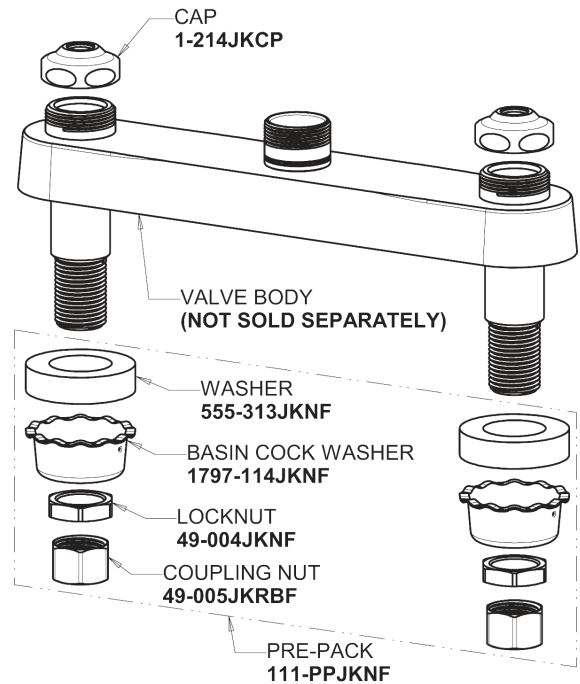

Repair Parts

527-919STFXKCABCP

Deck Mounted Pre-Rinse Fitting

**CHICAGO
FAUCETS**

a Geberit company

Pre-Rinse Riser 919-SABCP

Pre-Rinse Spray Valve 99TFAB

Base for 527 Series Fittings Base Parts:

Ceramic 1/4-Turn Cartridge with Check Valve (pair) 1-099XKCJKABNF (right) 1-100XKCJKABNF (left)

2-3/8" Lever Handle 369-PRJKCP

For Technical Assistance:

Phone: 800-TEC-TRUE (832-8783)

Email: techsupport.us@chicago faucets.com