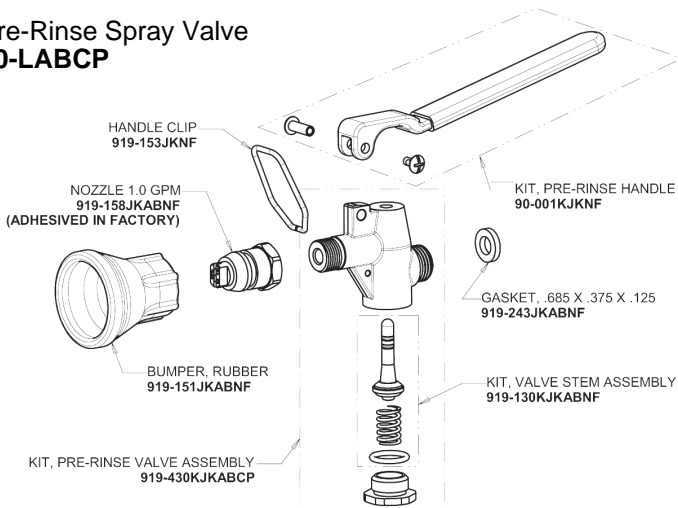

Repair Parts

527-919SLXKCABCP

Deck Mounted Pre-Rinse Fitting

CHICAGO FAUCETS®

Geberit Group

Pre-Rinse Riser 919-SABCP

Pre-Rinse Spray Valve 90-LABCP

Base Parts:

Ceramic 1/4-Turn Cartridge with Check Valve (pair) 1-099XKCJKABNF (right) 1-100XKCJKABNF (left)

2-3/8" Lever Handle 369-PRJKCP

For Technical Assistance:

Phone: 800-TEC-TRUE (832-8783)

Email: techsupport.us@chicago faucets.com