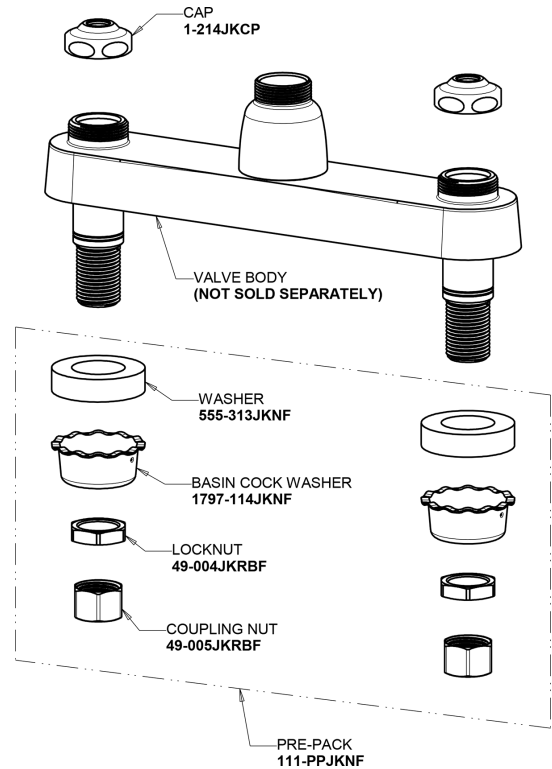

Repair Parts

527-919SLXKCABCP

Deck Mounted Pre-Rinse Fitting

**CHICAGO
FAUCETS**

a Geberit company

Pre-Rinse Riser 919-SABCP

Pre-Rinse Spray Valve 90-LABCP

Base Parts:

Ceramic 1/4-Turn Cartridge with Check Valve (pair) 1-099XKCJKABNF (right) 1-100XKCJKABNF (left)

2-3/8" Lever Handle 369-PRJKCP

For Technical Assistance:

Phone: 800-TEC-TRUE (832-8783)

Email: techsupport.us@chicago faucets.com