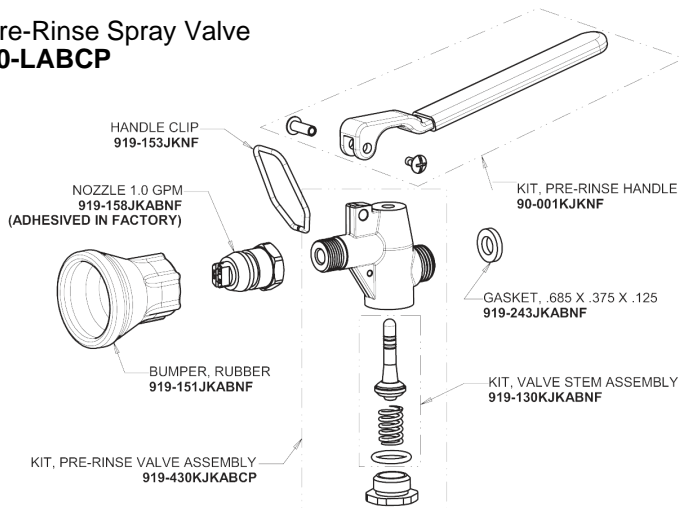

Repair Parts

527-919SLXKCABCP

Deck Mounted Pre-Rinse Fitting

**CHICAGO
FAUCETS**

a Geberit company

Pre-Rinse Riser 919-SABCP

Pre-Rinse Spray Valve 90-LABCP

Base Parts:

Ceramic 1/4-Turn Cartridge with Check Valve (pair) 1-099XKCJKABNF (right) 1-100XKCJKABNF (left)

2-3/8" Lever Handle 369-PRJKCP

For Technical Assistance:

Phone: 800-TEC-TRUE (832-8783)

Email: techsupport.us@chicago faucets.com