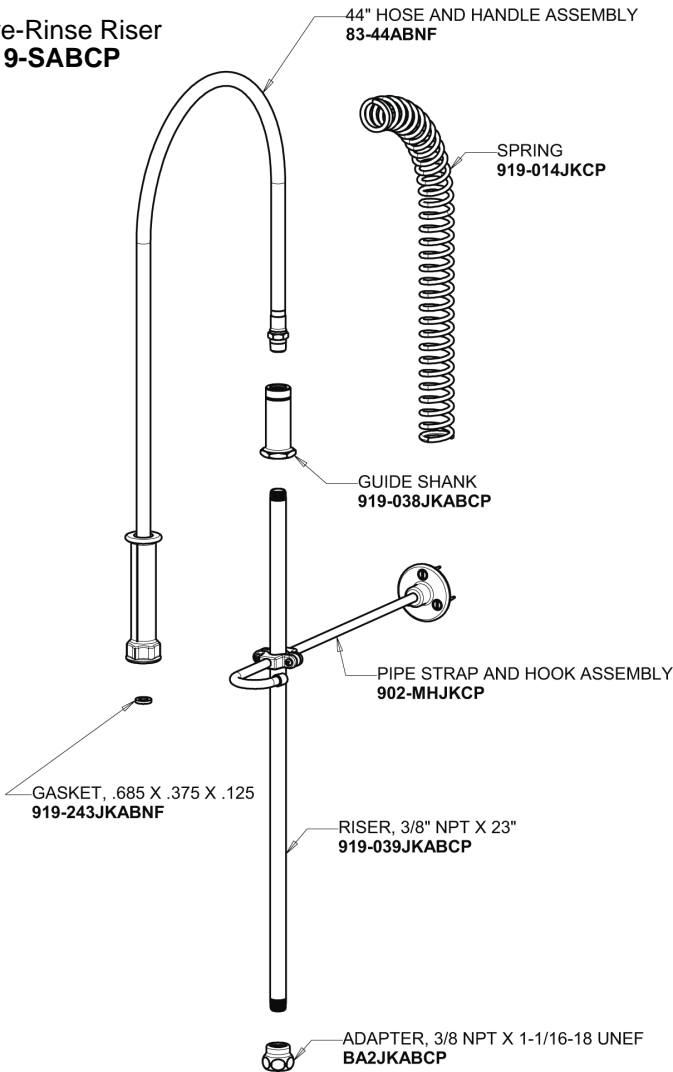

Repair Parts

527-919SLXKCABCP

Deck Mounted Pre-Rinse Fitting

CHICAGO FAUCETS®

Geberit Group

Pre-Rinse Riser 919-SABCP

Pre-Rinse Spray Valve 90-LABCP

Base Parts:

Ceramic 1/4-Turn Cartridge with Check Valve (pair) 1-099XKCJKABNF (right) 1-100XKCJKABNF (left)

2-3/8" Lever Handle 369-PRJKCP

For Technical Assistance:

Phone: 800-TEC-TRUE (832-8783)

Email: techsupport.us@chicago faucets.com