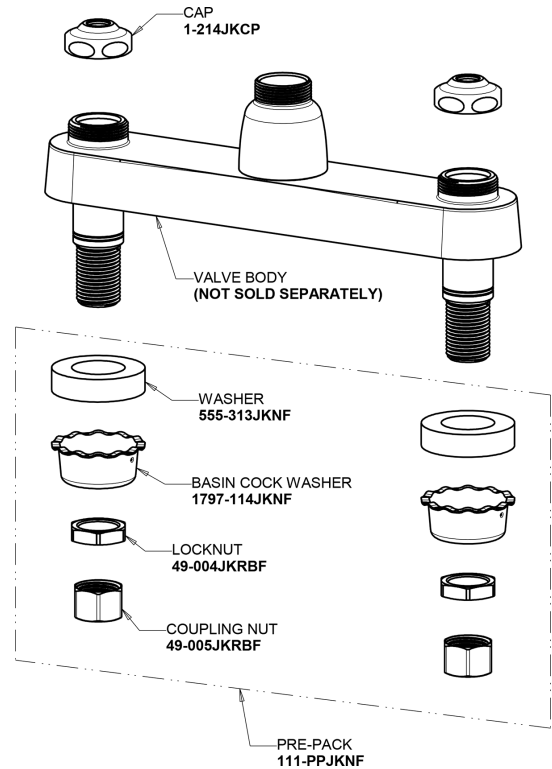

Repair Parts

527-919SLXKCABCP

Deck Mounted Pre-Rinse Fitting

CHICAGO FAUCETS®

Geberit Group

Pre-Rinse Riser 919-SABCP

Pre-Rinse Spray Valve 90-LABCP

Base Parts:

Ceramic 1/4-Turn Cartridge with Check Valve (pair) 1-099XKCJKABNF (right) 1-100XKCJKABNF (left)

2-3/8" Lever Handle 369-PRJKCP

For Technical Assistance:

Phone: 800-TEC-TRUE (832-8783)

Email: techsupport.us@chicago faucets.com