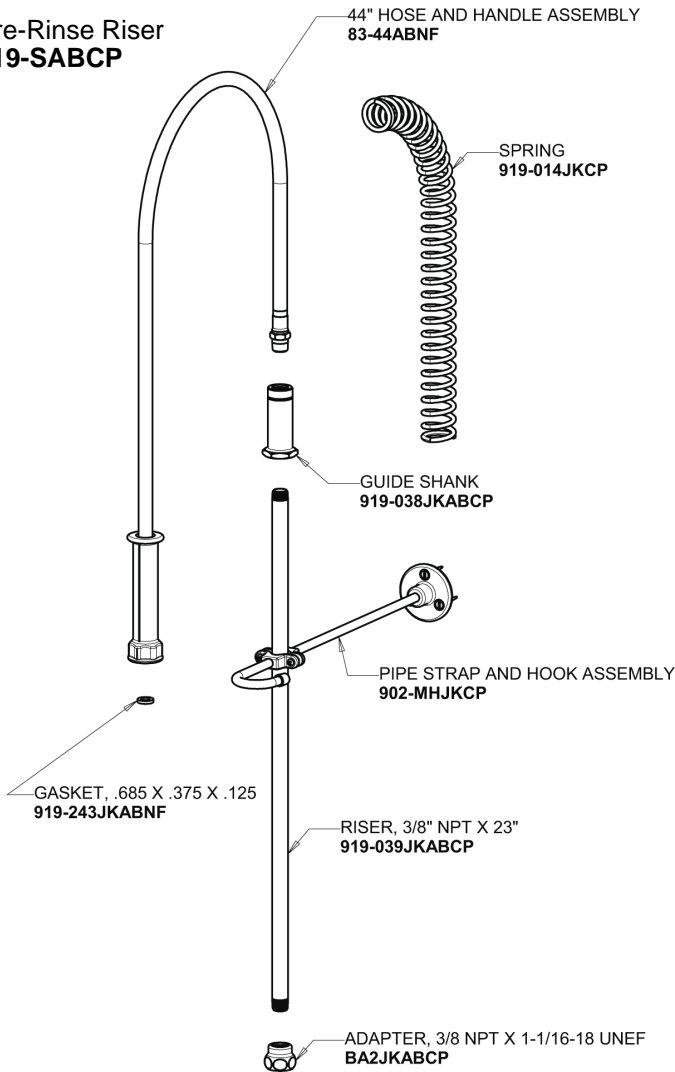

Repair Parts

527-919SLXKCABCP

Deck Mounted Pre-Rinse Fitting

**CHICAGO
FAUCETS**

a Geberit company

Pre-Rinse Riser 919-SABCP

Pre-Rinse Spray Valve 90-LABCP

Base Parts:

Ceramic 1/4-Turn Cartridge with Check Valve (pair) 1-099XKCJKABNF (right) 1-100XKCJKABNF (left)

2-3/8" Lever Handle 369-PRJKCP

For Technical Assistance:

Phone: 800-TEC-TRUE (832-8783)

Email: techsupport.us@chicago faucets.com