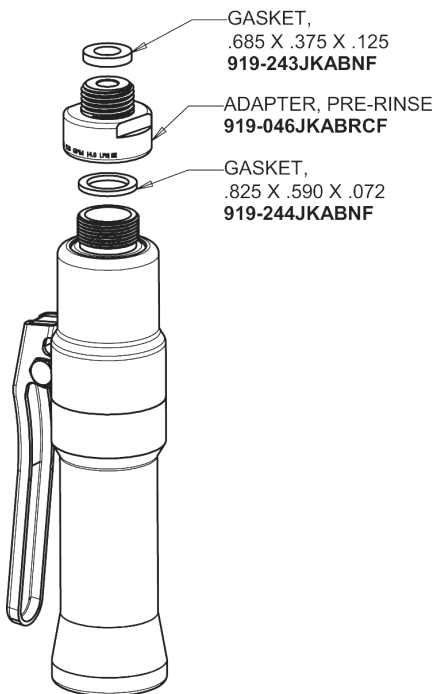

Repair Parts

527-919SASABCP

Deck Mounted Pre-Rinse Fitting

**CHICAGO
FAUCETS**

a Geberit company

Base for 527 Series Fittings

Base Parts:

Pre-Rinse Spray Valve
99-ASAB

Repair Parts

527-919SASABCP

Deck Mounted Pre-Rinse Fitting

a Geberit company

2-3/8" Lever Handle
369-PRJKCP

Quatern Compression Cartridge (pair)
1-099XTJKABNF (right)
1-100XTJKABNF (left)

For Technical Assistance: