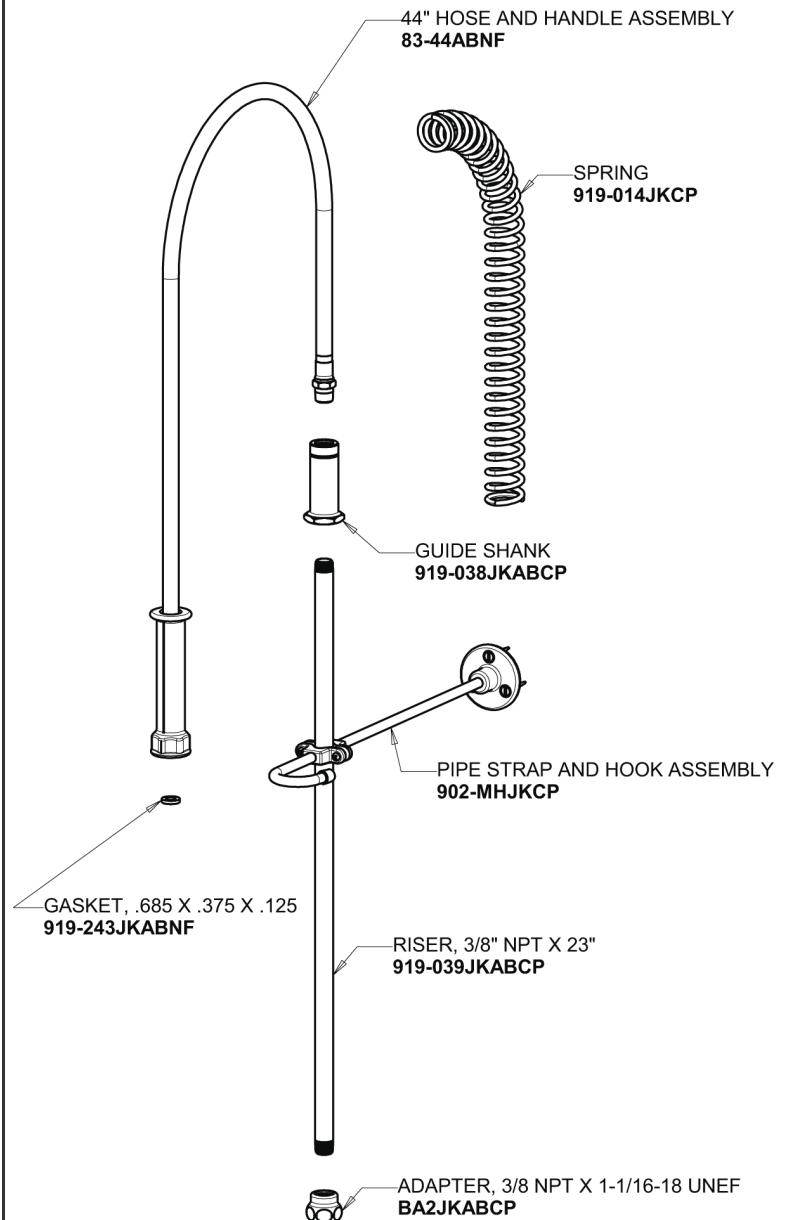

Pre-Rinse Riser
919-SABCP