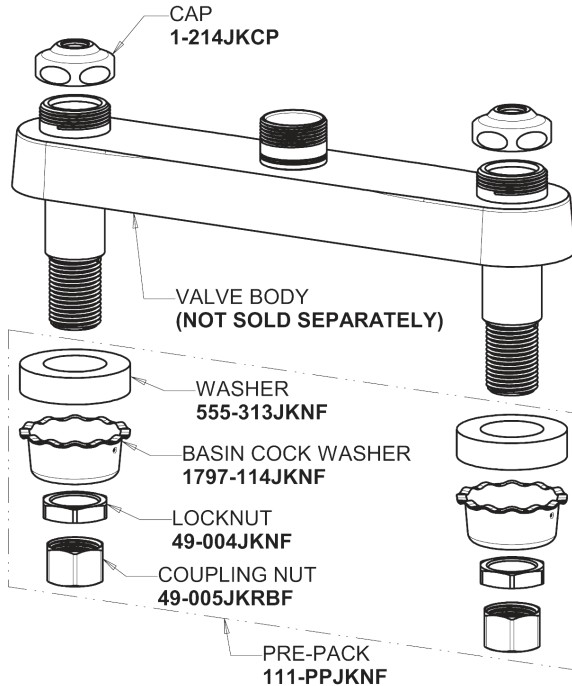

Repair Parts

527-919SASABCP

Deck Mounted Pre-Rinse Fitting

**CHICAGO
FAUCETS**

a Geberit company

Base for 527 Series Fittings

Base Parts:

Pre-Rinse Spray Valve
99-ASAB

Repair Parts

527-919SASABCP

Deck Mounted Pre-Rinse Fitting

a Geberit company

2-3/8" Lever Handle
369-PRJKCP

Quatern Compression Cartridge (pair)
1-099XTJKABNF (right)
1-100XTJKABNF (left)

For Technical Assistance: